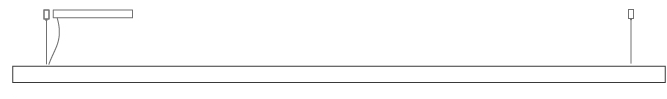

PROJECT
TYPE
SPECIFIER
QUANTITY
DATE

LED60 SUSPENSION

D71016-

base number
Color   Finish
Temperature   Options

1. To build a product code in our configurator select the specify button on the base model # product page
2. To build a manual product code on this datasheet choose from the options listed below in blue font and add the suffix to the base model #

GENERAL

Series: Woodlin
Subseries: LED60
Brand: Tunto
Division: Design
Mounting Type: Suspension
Mounting Location: Ceiling
Subcategory: Profile

PHYSICAL

Shape: Rectangle
Length (mm): 1000
Length (in): 39 3/8"
Width (mm): 60
Width (in): 2 3/8"
Height (mm): 60
Height (in): 2 3/8"
Max. Overall Height (mm): 2060
Max. Overall Height (in): 81 1/8"
Light Distribution: Direct
Diffuser: Opal
Fixture Finish: [WAL / ASH / OAK / BLK / WHI](#)
Fixture Material: Wood
Cable Details: 2000mm / 78 3/4"

ELECTRICAL

Lamp Type: LED
Input Wattage (W): 43
Total Output Wattage (W): 38
Dimming: Tri-Mode (Non-Dimming and Phase Dimming (120Vac only) and 0-10V Dimming)
Driver Included: Yes
Driver Location: Integrated
Driver Type: Constant Current - Universal
Driver Class: Class 2
Input Voltage (V): 120 - 277
Constant Current (MA): 700

LED

Color Temperature (°K): [2700 / 3000 / 4000](#)
Max. Delivered Lumen (lm): 3240
CRI: >93 CRI
Lamp Life (hrs): 50000

OPTICAL

RATINGS AND CERTIFICATIONS

Certified By: Certified for North American Standards
IP rating: IP20

1000mm 39 3/8"

60mm 2 3/8"

Direct