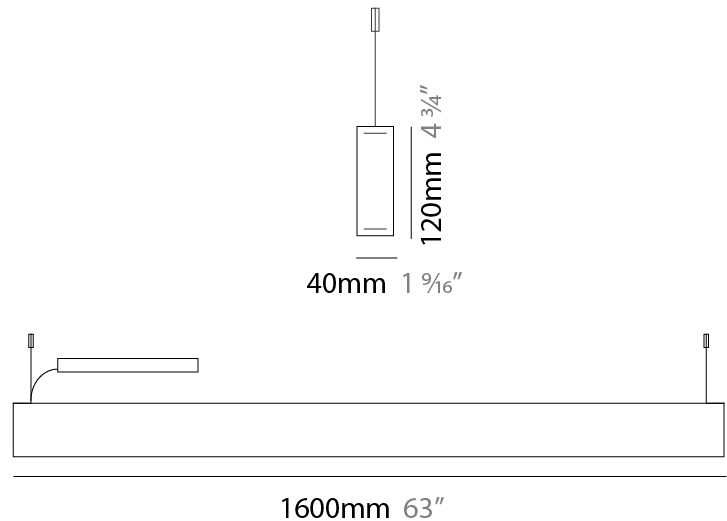

PROJECT _____
TYPE _____
SPECIFIER _____
QUANTITY _____
DATE _____

LED120 SUSPENSION

D71026-

base number   Color   Finish
Temperature   Options

1. To build a product code in our configurator select the specify button on the base model # product page
2. To build a manual product code on this datasheet choose from the options listed below in blue font and add the suffix to the base model #

GENERAL

Series: Woodlin
Subseries: LED120
Brand: Tunto
Division: Design
Mounting Type: Suspension
Mounting Location: Ceiling
Subcategory: Profile

PHYSICAL

Shape: Rectangle
Length (mm): 1600
Length (in): 63
Width (mm): 40
Width (in): 1 9/16
Height (mm): 120
Height (in): 4 3/4
Max. Overall Height (mm): 2120
Max. Overall Height (in): 83 7/16
Light Distribution: Direct / Indirect
Diffuser: Opal
Fixture Finish: [WAL](#) / [ASH](#) / [OAK](#) / [BLK](#) / [WHI](#)
Fixture Material: Wood
Cable Details: 2000mm / 78 3/4"

ELECTRICAL

Lamp Type: LED
Input Wattage (W): 74
Total Output Wattage (W): 63
Dimming: Tri-Mode (Non-Dimming and Phase Dimming (120Vac only) and 0-10V Dimming)
Driver Included: Yes
Driver Location: Integrated
Driver Type: Constant Current - Universal
Driver Class: Class 2
Input Voltage (V): 120 - 277
Constant Current (MA): 700

LED

Color Temperature (°K): [2700](#) / [3000](#) / [4000](#)
Max. Delivered Lumen (lm): 3600
CRI: >93 CRI
Lamp Life (hrs): 50000

OPTICAL

RATINGS AND CERTIFICATIONS

Certified By: Certified for North American Standards
IP rating: IP20