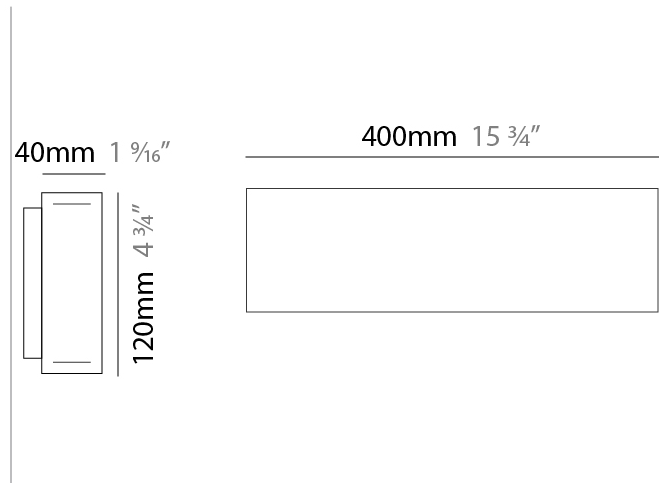

LED120 SURFACE

D73028-

base number   Color   Finish
Temperature   Options

1. To build a product code in our configurator select the specify button on the base model # product page
2. To build a manual product code on this datasheet choose from the options listed below in blue font and add the suffix to the base model #

GENERAL

Series: Woodlin
Subseries: LED120
Brand: Tunto
Division: Design
Mounting Type: Surface
Mounting Location: Wall
Subcategory: Sconce

PHYSICAL

Shape: Rectangle
Length (mm): 400
Length (in): 15 3/4
Width (mm): 40
Width (in): 1 9/16
Height (mm): 120
Height (in): 4 3/4
Extension (mm): 40
Extension (in): 1 9/16
Light Distribution: Direct / Indirect
Diffuser: Opal
Fixture Finish: WAL / ASH / OAK / BLK / WHI
Fixture Material: Wood

ELECTRICAL

Lamp Type: LED
Input Wattage (W): 16
Total Output Wattage (W): 12.6
Dimming: Tri-Mode (Non-Dimming and Phase Dimming (120Vac only) and 0-10V Dimming)
Driver Included: Yes
Driver Location: Remote
Driver Type: Constant Current - Universal
Driver Class: Class 2
Housing: ENCP3
Input Voltage (V): 120 - 277
Constant Current (MA): 700

LED

Color Temperature (°K): 2700 / 3000 / 4000
Max. Delivered Lumen (lm): 800
CRI: >93 CRI
Lamp Life (hrs): 50000

OPTICAL

RATINGS AND CERTIFICATIONS

Certified By: Certified for North American Standards
IP rating: IP20

PROJECT
TYPE
SPECIFIER
QUANTITY
DATE