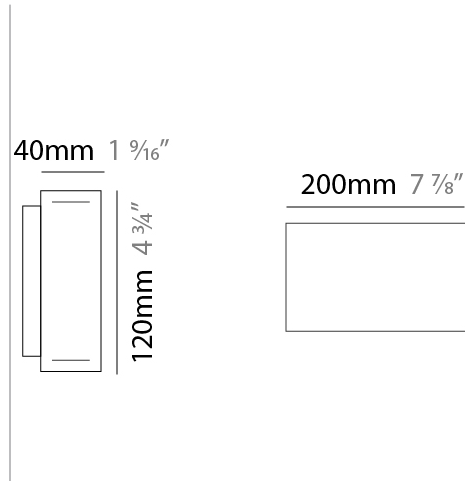

PROJECT
TYPE
SPECIFIER
QUANTITY
DATE

LED120 SURFACE

D73027- -

base number   Color   Finish
Temperature   Options

1. To build a product code in our configurator select the specify button on the base model # product page
2. To build a manual product code on this datasheet choose from the options listed below in blue font and add the suffix to the base model #

GENERAL

Series: Woodlin
Subseries: LED120
Brand: Tunto
Division: Design
Mounting Type: Surface
Mounting Location: Wall
Subcategory: Sconce

PHYSICAL

Shape: Rectangle
Length (mm): 200
Length (in): 7 7/8
Width (mm): 40
Width (in): 1 9/16
Height (mm): 120
Height (in): 4 3/4
Extension (mm): 40
Extension (in): 1 9/16
Light Distribution: Direct / Indirect
Diffuser: Opal
Fixture Finish: WAL / ASH / OAK / BLK / WHI
Fixture Material: Wood

ELECTRICAL

Lamp Type: LED
Input Wattage (W): 6
Total Output Wattage (W): 4.5
Dimming: Tri-Mode (Non-Dimming and Phase Dimming (120Vac only) and 0-10V Dimming)
Driver Included: Yes
Driver Location: Remote
Driver Type: Constant Current - Universal
Driver Class: Class 2
Housing: ENCP3
Input Voltage (V): 120 - 277
Constant Current (MA): 500

LED

Color Temperature (°K): 2700 / 3000 / 4000
Max. Delivered Lumen (lm): 300
CRI: >93 CRI
Lamp Life (hrs): 50000

OPTICAL

RATINGS AND CERTIFICATIONS

Certified By: Certified for North American Standards
IP rating: IP20