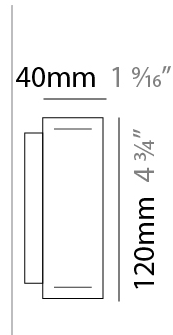

GENERAL

Series: Woodlin
 Subseries: LED120
 Brand: Tunto
 Division: Design
 Mounting Type: Surface
 Mounting Location: Wall
 Subcategory: Sconce

PHYSICAL

Shape: Rectangle
 Length (mm): 200
 Length (in): 7 7/8
 Width (mm): 40
 Width (in): 1 9/16
 Height (mm): 120
 Height (in): 4 3/4
 Extension (mm): 40
 Extension (in): 1 9/16
 Light Distribution: Direct / Indirect
 Diffuser: Opal
 Fixture Finish: WAL / ASH / OAK / BLK / WHI
 Fixture Material: Wood

PROJECT
TYPE
SPECIFIER
QUANTITY
DATE

700mm 27 ⁹/₁₆"

Indirect

LED120 SURFACE

D73029-

PROJECT

TYPE

SPECIFIER