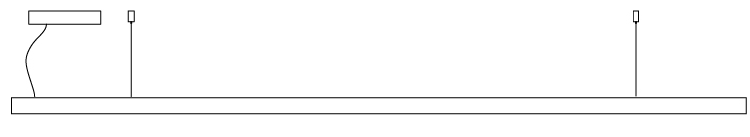

LED28 SUSPENSION

D71009-

base number
Color   Finish
Temperature   Options

1. To build a product code in our configurator select the specify button on the base model # product page
2. To build a manual product code on this datasheet choose from the options listed below in blue font and add the suffix to the base model #

GENERAL

Series: Woodlin
Subseries: LED28
Brand: Tunto
Division: Design
Mounting Type: Suspension
Mounting Location: Ceiling
Subcategory: Profile

PHYSICAL

Shape: Rectangle
Length (mm): 1200
Length (in): 47 1/4
Width (mm): 28
Width (in): 1 1/8
Height (mm): 28
Height (in): 1 1/8
Max. Overall Height (mm): 2028
Max. Overall Height (in): 79 13/16
Light Distribution: Direct
Diffuser: Opal
Fixture Finish: [WAL](#) / [ASH](#) / [OAK](#) / [BLK](#) / [WHI](#)
Fixture Material: Wood
Cable Details: 2000mm / 78 3/4"

ELECTRICAL

Lamp Type: LED
Input Wattage (W): 25
Total Output Wattage (W): 20.9
Dimming: Tri-Mode (Non-Dimming and Phase Dimming (120Vac only) and 0-10V Dimming)
Driver Included: Yes
Driver Location: Integrated
Driver Type: Constant Current - Universal
Driver Class: Class 2
Input Voltage (V): 120 - 277
Constant Current (MA): 700

LED

Color Temperature (°K): [2700](#) / [3000](#) / [4000](#)
Max. Delivered Lumen (lm): 1300 Standard 3000K
CRI: >93 CRI
Lamp Life (hrs): 50000

OPTICAL

RATINGS AND CERTIFICATIONS

Certified By: Certified for North American Standards
IP rating: IP20

PROJECT
TYPE
SPECIFIER
QUANTITY
DATE

1200mm 47 1/4"

28mm 1 1/8"

Direct