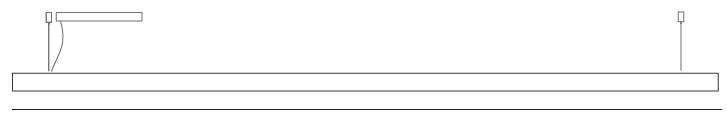

PROJECT
TYPE
SPECIFIER
QUANTITY
DATE

LED60 SUSPENSION

D71019- -

base number   Color   Finish
Temperature   Options

1. To build a product code in our configurator select the specify button on the base model # product page
2. To build a manual product code on this datasheet choose from the options listed below in blue font and add the suffix to the base model #

GENERAL

Series: Woodlin
Subseries: LED60
Brand: Tunto
Division: Design
Mounting Type: Suspension
Mounting Location: Ceiling
Subcategory: Profile

PHYSICAL

Shape: Rectangle
Length (mm): 2000
Length (in): 78 3/4
Width (mm): 60
Width (in): 2 3/8
Height (mm): 60
Height (in): 2 3/8
Max. Overall Height (mm): 2060
Max. Overall Height (in): 81 1/8
Light Distribution: Direct
Diffuser: Opal
Fixture Finish: [WAL / ASH / OAK / BLK / WHI](#)
Fixture Material: Wood
Cable Details: 2000mm / 78 3/4"

ELECTRICAL

Lamp Type: LED
Input Wattage (W): 90
Total Output Wattage (W): 75.9
Dimming: Tri-Mode (Non-Dimming and Phase Dimming (120Vac only) and 0-10V Dimming)
Driver Included: Yes
Driver Location: Integrated
Driver Type: Constant Current - Universal
Driver Class: Class 2
Input Voltage (V): 120 - 277
Constant Current (MA): 700

LED

Color Temperature (°K): [2700 / 3000 / 4000](#)
Max. Delivered Lumen (lm): 6550
CRI: >93 CRI
Lamp Life (hrs): 50000

OPTICAL

RATINGS AND CERTIFICATIONS

Certified By: Certified for North American Standards
IP rating: IP20

2000mm 78 3/4"

60mm 2 3/8"

Direct