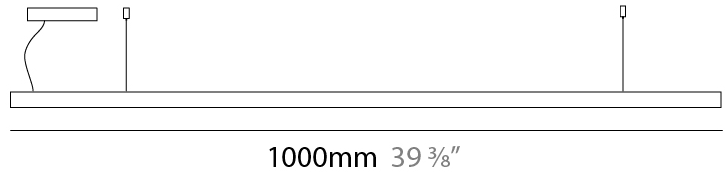

PROJECT
TYPE
SPECIFIER
QUANTITY
DATE

LED28 SUSPENSION

D71008-

base number
Color   Finish
Temperature   Options

1. To build a product code in our configurator select the specify button on the base model # product page
2. To build a manual product code on this datasheet choose from the options listed below in blue font and add the suffix to the base model #

GENERAL

Series: Woodlin
Subseries: LED28
Brand: Tunto
Division: Design
Mounting Type: Suspension
Mounting Location: Ceiling
Subcategory: Profile

PHYSICAL

Shape: Rectangle
Length (mm): 1000
Length (in): 39 3/8
Width (mm): 28
Width (in): 1 1/8
Height (mm): 28
Height (in): 1 1/8
Max. Overall Height (mm): 2028
Max. Overall Height (in): 79 13/16
Light Distribution: Direct
Diffuser: Opal
Fixture Finish: [WAL / ASH / OAK / BLK / WHI](#)
Fixture Material: Wood
Cable Details: 2000mm / 78 3/4"

ELECTRICAL

Lamp Type: LED
Input Wattage (W): 21
Total Output Wattage (W): 19
Dimming: Tri-Mode (Non-Dimming and Phase Dimming (120Vac only) and 0-10V Dimming)
Driver Included: Yes
Driver Location: Integrated
Driver Type: Constant Current - Universal
Driver Class: Class 2
Input Voltage (V): 120 - 277
Constant Current (MA): 700

LED

Color Temperature (°K): [2700 / 3000 / 4000](#)
Max. Delivered Lumen (lm): 1200
CRI: >93 CRI
Lamp Life (hrs): 50000

OPTICAL

RATINGS AND CERTIFICATIONS

Certified By: Certified for North American Standards
IP rating: IP20