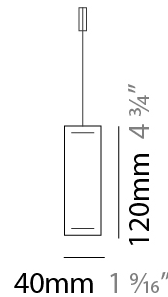

PROJECT
TYPE
SPECIFIER
QUANTITY
DATE

LED120 SUSPENSION

D71024-

base number
Color   Finish
Temperature   Options

1. To build a product code in our configurator select the specify button on the base model # product page
2. To build a manual product code on this datasheet choose from the options listed below in blue font and add the suffix to the base model #

GENERAL

Series: Woodlin
Subseries: LED120
Brand: Tunto
Division: Design
Mounting Type: Suspension
Mounting Location: Ceiling
Subcategory: Profile

PHYSICAL

Shape: Rectangle
Length (mm): 1000
Length (in): 39 3/8
Width (mm): 40
Width (in): 1 9/16
Height (mm): 120
Height (in): 4 3/4
Max. Overall Height (mm): 2120
Max. Overall Height (in): 83 7/16
Light Distribution: Direct / Indirect
Diffuser: Opal
Fixture Finish: [WAL](#) / [ASH](#) / [OAK](#) / [BLK](#) / [WHI](#)
Fixture Material: Wood
Cable Details: 2000mm / 78 3/4"

ELECTRICAL

Lamp Type: LED
Input Wattage (W): 46
Total Output Wattage (W): 38
Dimming: Tri-Mode (Non-Dimming and Phase Dimming (120Vac only) and 0-10V Dimming)
Driver Included: Yes
Driver Location: Integrated
Driver Type: Constant Current - Universal
Driver Class: Class 2
Input Voltage (V): 120 - 277
Constant Current (MA): 700

LED

Color Temperature (°K): [2700](#) / [3000](#) / [4000](#)
Max. Delivered Lumen (lm): 2200
CRI: >93 CRI
Lamp Life (hrs): 50000

OPTICAL

RATINGS AND CERTIFICATIONS

Certified By: Certified for North American Standards
IP rating: IP20