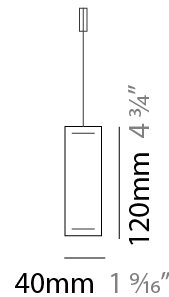

PROJECT	_____
TYPE	_____
SPECIFIER	_____
QUANTITY	_____
DATE	_____

LED120 SUSPENSION

D71026-

base number
Color   Finish
Temperature   Options

1. To build a product code in our configurator select the specify button on the base model # product page
2. To build a manual product code on this datasheet choose from the options listed below in blue font and add the suffix to the base model #

GENERAL

Series: Woodlin
Subseries: LED120
Brand: Tunto
Division: Design
Mounting Type: Suspension
Mounting Location: Ceiling
Subcategory: Profile

PHYSICAL

Shape: Rectangle
Length (mm): 1600
Length (in): 63
Width (mm): 40
Width (in): 1 9/16
Height (mm): 120
Height (in): 4 3/4
Max. Overall Height (mm): 2120
Max. Overall Height (in): 83 7/16
Light Distribution: Direct / Indirect
Diffuser: Opal
Fixture Finish: [WAL](#) / [ASH](#) / [OAK](#) / [BLK](#) / [WHI](#)
Fixture Material: Wood
Cable Details: 2000mm / 78 3/4"

ELECTRICAL

Lamp Type: LED
Input Wattage (W): 74
Total Output Wattage (W): 63
Dimming: Tri-Mode (Non-Dimming and Phase Dimming (120Vac only) and 0-10V Dimming)
Driver Included: Yes
Driver Location: Integrated
Driver Type: Constant Current - Universal
Driver Class: Class 2
Input Voltage (V): 120 - 277
Constant Current (MA): 700

LED

Color Temperature (°K): [2700](#) / [3000](#) / [4000](#)
Max. Delivered Lumen (lm): 3600
CRI: >93 CRI
Lamp Life (hrs): 50000

OPTICAL

RATINGS AND CERTIFICATIONS

Certified By: Certified for North American Standards
IP rating: IP20

1600mm 63"