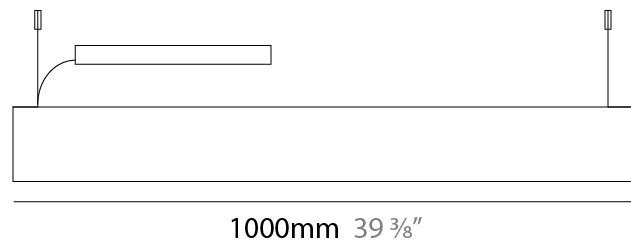

PROJECT
TYPE
SPECIFIER
QUANTITY
DATE

LED120 SUSPENSION

D71024-

base number
Color   Finish
Temperature   Options

1. To build a product code in our configurator select the specify button on the base model # product page
2. To build a manual product code on this datasheet choose from the options listed below in blue font and add the suffix to the base model #

GENERAL

Series: Woodlin
Subseries: LED120
Brand: Tunto
Division: Design
Mounting Type: Suspension
Mounting Location: Ceiling
Subcategory: Profile

PHYSICAL

Shape: Rectangle
Length (mm): 1000
Length (in): 39 3/8
Width (mm): 40
Width (in): 1 9/16
Height (mm): 120
Height (in): 4 3/4
Max. Overall Height (mm): 2120
Max. Overall Height (in): 83 7/16
Light Distribution: Direct / Indirect
Diffuser: Opal
Fixture Finish: [WAL](#) / [ASH](#) / [OAK](#) / [BLK](#) / [WHI](#)
Fixture Material: Wood
Cable Details: 2000mm / 78 3/4"

ELECTRICAL

Lamp Type: LED
Input Wattage (W): 46
Total Output Wattage (W): 38
Dimming: Tri-Mode (Non-Dimming and Phase Dimming (120Vac only) and 0-10V Dimming)
Driver Included: Yes
Driver Location: Integrated
Driver Type: Constant Current - Universal
Driver Class: Class 2
Input Voltage (V): 120 - 277
Constant Current (MA): 700

LED

Color Temperature (°K): [2700](#) / [3000](#) / [4000](#)
Max. Delivered Lumen (lm): 2200
CRI: >93 CRI
Lamp Life (hrs): 50000

OPTICAL

RATINGS AND CERTIFICATIONS

Certified By: Certified for North American Standards
IP rating: IP20