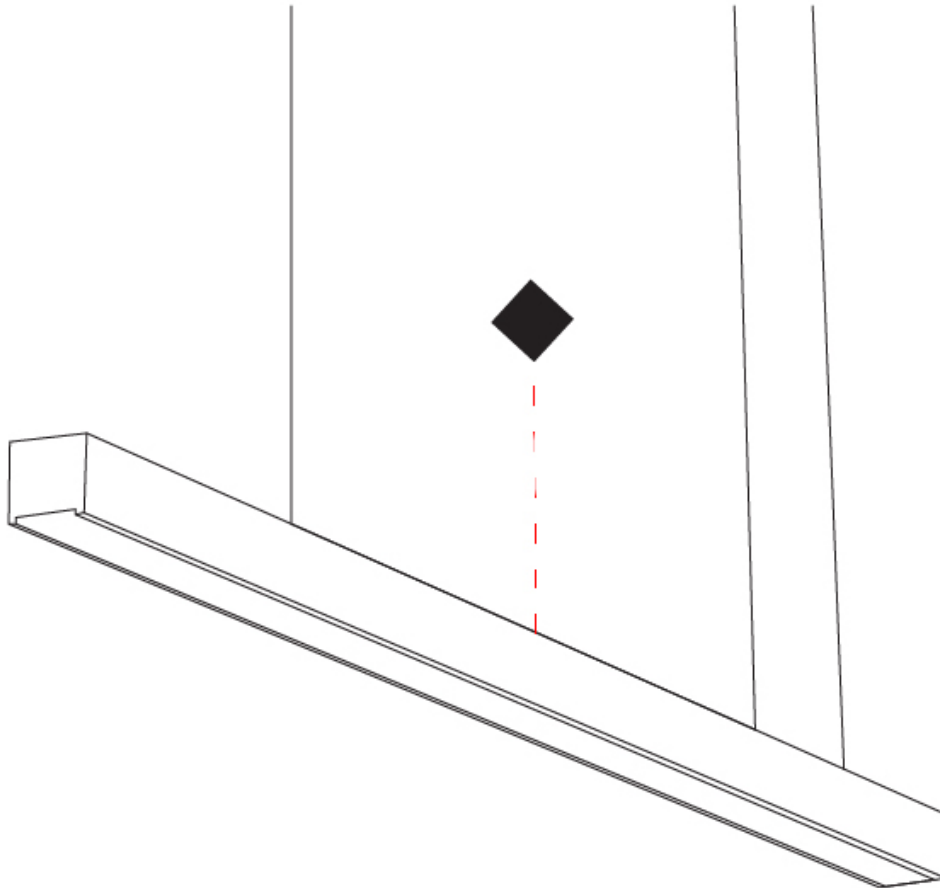

LED40 SUSPENSION

D71005-

PROJECT
TYPE
SPECIFIER
QUANTITY
DATE