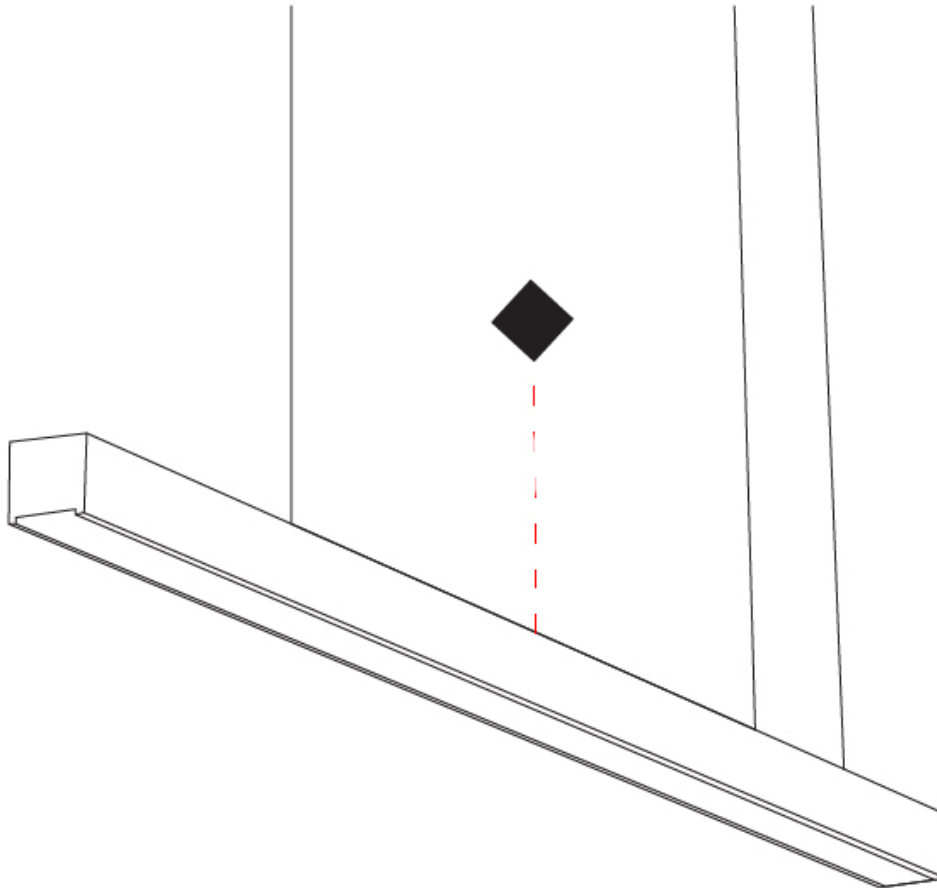

LED40 SUSPENSION

D71006-

PROJECT

TYPE

SPECIFIER

QUANTITY

DATE

D