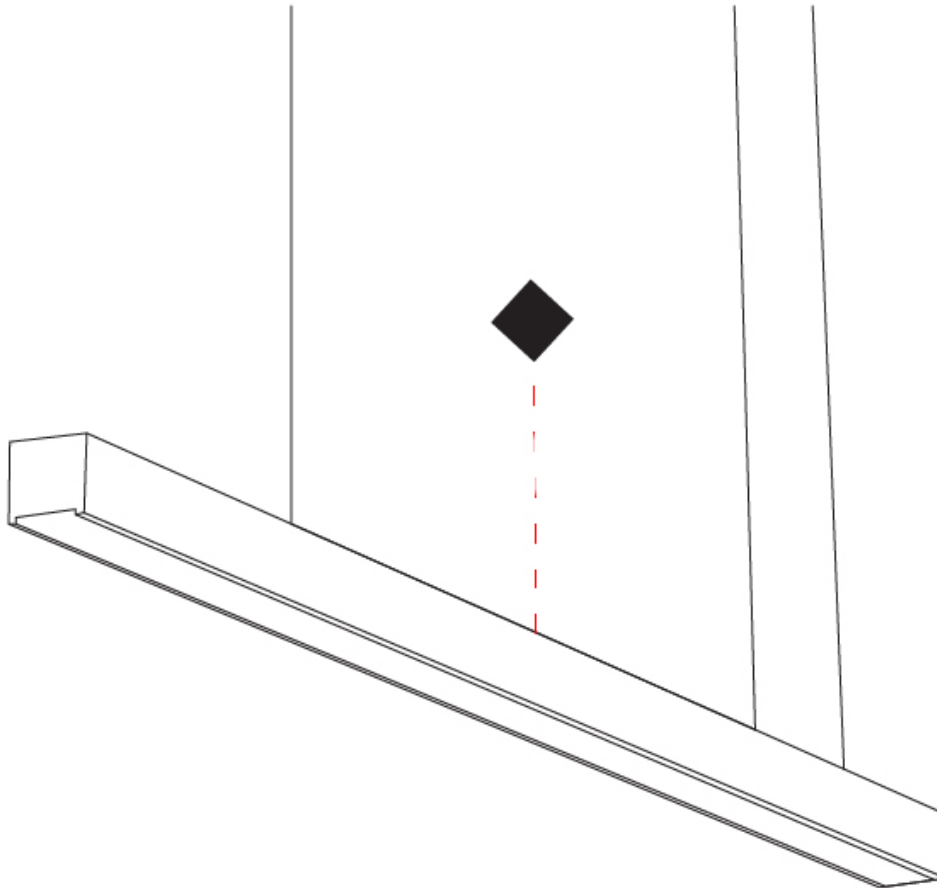

LED40 SUSPENSION

D71004-

PROJECT _____

TYPE _____

SPECIFIER _____

QUANTITY _____

DATE _____

D