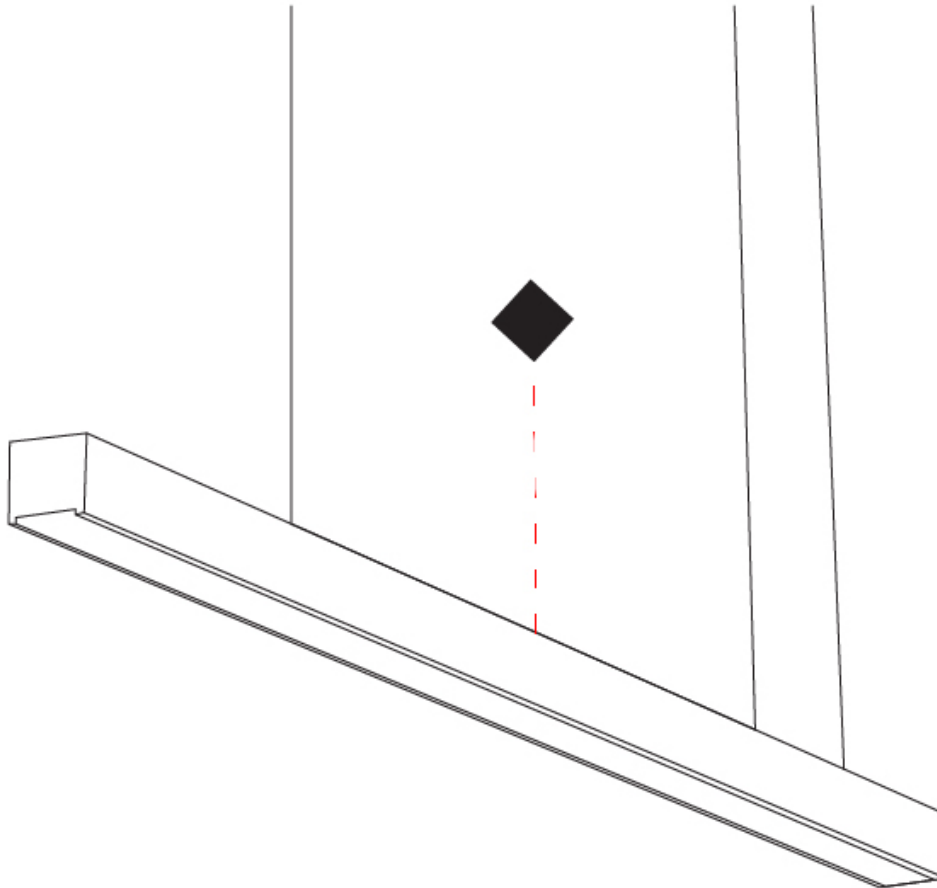

LED40 SUSPENSION

D71003-

PROJECT _____

TYPE _____

SPECIFIER _____

QUANTITY _____

DATE _____

D