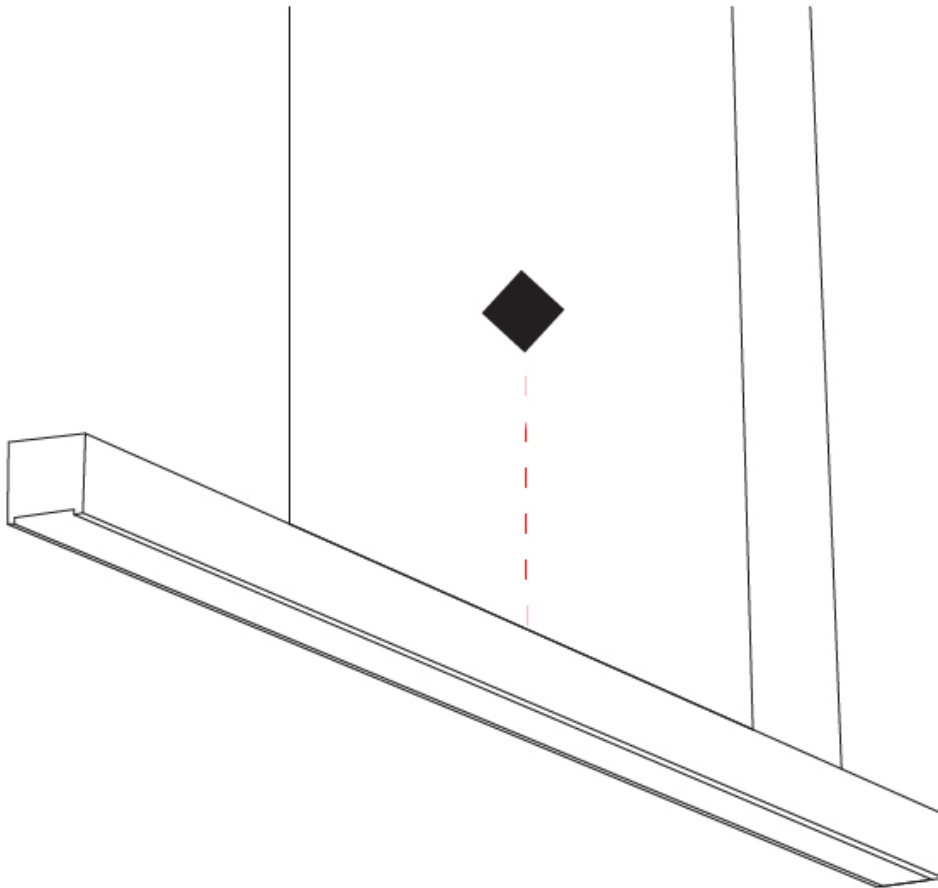

2000mm 78 3/4"

60mm 2 3/8"

Direct

LED60 SUSPENSION

D71019-

PROJECT	_____
TYPE	_____
SPECIFIER	_____
QUANTITY	_____
DATE	_____

PROJECT
TYPE
SPECIFIER
QUANTITY
DATE

LED60 SUSPENSION