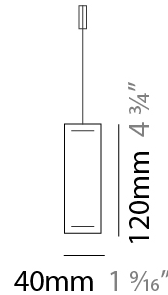

LED120 SUSPENSION

D71024-

base number
Color   Finish
Temperature   Options

1. To build a product code in our configurator select the specify button on the base model # product page
2. To build a manual product code on this datasheet choose from the options listed below in blue font and add the suffix to the base model #

GENERAL

Series: Woodlin
Subseries: LED120
Brand: Tunto
Division: Design
Mounting Type: Suspension
Mounting Location: Ceiling
Subcategory: Profile

PHYSICAL

Shape: Rectangle
Length (mm): 1000
Length (in): 39 3/8
Width (mm): 40
Width (in): 1 9/16
Height (mm): 120
Height (in): 4 3/4
Max. Overall Height (mm): 2120
Max. Overall Height (in): 83 7/16
Light Distribution: Direct / Indirect
Diffuser: Opal
Fixture Finish: [WAL](#) / [ASH](#) / [OAK](#) / [BLK](#) / [WHI](#)
Fixture Material: Wood
Cable Details: 2000mm / 78 3/4"

ELECTRICAL

Lamp Type: LED
Input Wattage (W): 46
Total Output Wattage (W): 38
Dimming: Tri-Mode (Non-Dimming and Phase Dimming (120Vac only) and 0-10V Dimming)
Driver Included: Yes
Driver Location: Integrated
Driver Type: Constant Current - Universal
Driver Class: Class 2
Input Voltage (V): 120 - 277
Constant Current (MA): 700

LED

Color Temperature (°K): [2700](#) / [3000](#) / [4000](#)
Max. Delivered Lumen (lm): 2200
CRI: >93 CRI
Lamp Life (hrs): 50000

OPTICAL

RATINGS AND CERTIFICATIONS

Certified By: Certified for North American Standards
IP rating: IP20