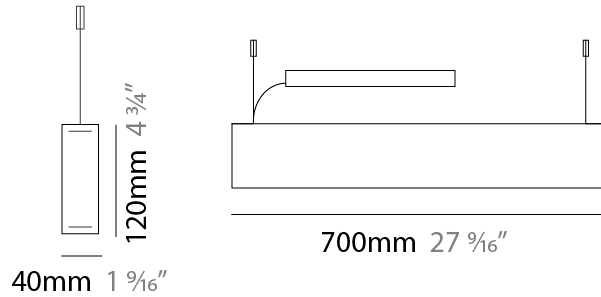

PROJECT
TYPE
SPECIFIER
QUANTITY
DATE

LED120 SUSPENSION

D71023-

base number
Color   Finish
Temperature   Options

1. To build a product code in our configurator select the specify button on the base model # product page
2. To build a manual product code on this datasheet choose from the options listed below in blue font and add the suffix to the base model #

GENERAL

Series: Woodlin
Subseries: LED120
Brand: Tunto
Division: Design
Mounting Type: Suspension
Mounting Location: Ceiling
Subcategory: Profile

PHYSICAL

Shape: Rectangle
Length (mm): 700
Length (in): 27 ⁹/₁₆
Width (mm): 40
Width (in): 1 ⁵/₁₆
Height (mm): 120
Height (in): 4 ³/₄
Max. Overall Height (mm): 2120
Max. Overall Height (in): 83 ⁷/₁₆
Light Distribution: Direct / Indirect
Diffuser: Opal
Fixture Finish: WAL / ASH / OAK / BLK / WHI
Fixture Material: Wood
Cable Details: 2000mm / 78 3/4"

ELECTRICAL

Lamp Type: LED
Input Wattage (W): 32
Total Output Wattage (W): 25.3
Dimming: Tri-Mode (Non-Dimming and Phase Dimming (120Vac only) and 0-10V Dimming)
Driver Included: Yes
Driver Location: Integrated
Driver Type: Constant Current - Universal
Driver Class: Class 2
Input Voltage (V): 120 - 277
Constant Current (MA): 700

LED

Color Temperature (°K): 2700 / 3000 / 4000
Max. Delivered Lumen (lm): 1500
CRI: >93 CRI
Lamp Life (hrs): 50000

OPTICAL

RATINGS AND CERTIFICATIONS

Certified By: Certified for North American Standards
IP rating: IP20