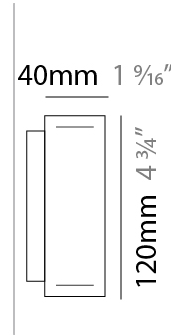

LED120 SURFACE

D73029- -

base number   Color   Finish
Temperature   Options

1. To build a product code in our configurator select the specify button on the base model # product page
2. To build a manual product code on this datasheet choose from the options listed below in blue font and add the suffix to the base model #

GENERAL

Series: Woodlin
Subseries: LED120
Brand: Tunto
Division: Design
Mounting Type: Surface
Mounting Location: Wall
Subcategory: Profile

PHYSICAL

Shape: Rectangle
Length (mm): 700
Length (in): 27 ⁹/₁₆
Width (mm): 40
Width (in): 1 ⁹/₁₆
Height (mm): 120
Height (in): 4 ³/₄
Extension (mm): 40
Extension (in): 1 ⁹/₁₆
Light Distribution: Direct / Indirect
Diffuser: Opal
Fixture Finish: [WAL / ASH / OAK / BLK / WHI](#)
Fixture Material: Wood

ELECTRICAL

Lamp Type: LED
Input Wattage (W): 31
Total Output Wattage (W): 25.3
Dimming: Tri-Mode (Non-Dimming and Phase Dimming (120Vac only) and 0-10V Dimming)
Driver Included: Yes
Driver Location: Remote
Driver Type: Constant Current - Universal
Driver Class: Class 2
Housing: ENCP3
Input Voltage (V): 120 - 277
Constant Current (MA): 700

LED

Color Temperature (°K): [2700 / 3000 / 4000](#)
Max. Delivered Lumen (lm): 1500
CRI: >93 CRI
Lamp Life (hrs): 50000

OPTICAL

RATINGS AND CERTIFICATIONS

Certified By: Certified for North American Standards
IP rating: IP20

PROJECT
TYPE
SPECIFIER
QUANTITY
DATE

700mm 27 ⁹/₁₆"

Indirect