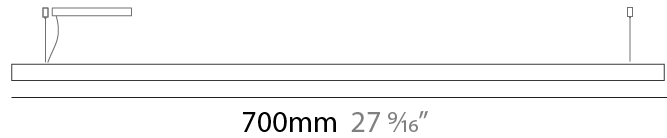

LED60 SUSPENSION

D71015- -

base number
Color   Finish
Temperature   Options

1. To build a product code in our configurator select the specify button on the base model # product page
2. To build a manual product code on this datasheet choose from the options listed below in blue font and add the suffix to the base model #

GENERAL

Series: Woodlin
Subseries: LED60
Brand: Tunto
Division: Design
Mounting Type: Suspension
Mounting Location: Ceiling
Subcategory: Profile

PHYSICAL

Shape: Rectangle
Length (mm): 700
Length (in): 27 ⁹/₁₆
Width (mm): 60
Width (in): 2 ³/₈
Height (mm): 60
Height (in): 2 ³/₈
Max. Overall Height (mm): 2060
Max. Overall Height (in): 81 ¹/₈
Light Distribution: Direct
Diffuser: Opal
Fixture Finish: [WAL / ASH / OAK / BLK / WHI](#)
Fixture Material: Wood
Cable Details: 2000mm / 78 3/4"

ELECTRICAL

Lamp Type: LED
Input Wattage (W): 29
Total Output Wattage (W): 25.3
Dimming: Tri-Mode (Non-Dimming and Phase Dimming (120Vac only) and 0-10V Dimming)
Driver Included: Yes
Driver Location: Integrated
Driver Type: Constant Current - Universal
Driver Class: Class 2
Input Voltage (V): 120 - 277
Constant Current (MA): 700

LED

Color Temperature (°K): [2700 / 3000 / 4000](#)
Max. Delivered Lumen (lm): 2180
CRI: >93 CRI
Lamp Life (hrs): 50000

OPTICAL

RATINGS AND CERTIFICATIONS

Certified By: Certified for North American Standards
IP rating: IP20

PROJECT
TYPE
SPECIFIER
QUANTITY
DATE