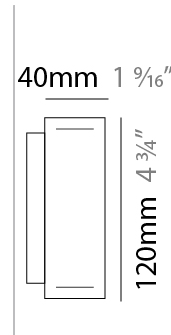

GENERAL

Series: Woodlin
Subseries: LED60
Brand: Tunto
Division: Design
Mounting Type: Surface
Mounting Location: Wall / Ceiling
Subcategory: Profile

PHYSICAL

Shape: Rectangle
Length (mm): 700
Length (in): 27 ⁹/₁₆
Width (mm): 60
Width (in): 2 ³/₈
Height (mm): 60
Height (in): 2 ³/₈
Light Distribution: Direct
Diffuser: Opal
Fixture Finish: WAL / ASH / OAK / BLK / WHI
Fixture Material: Wood

GENERAL

Series: Woodlin
 Subseries: LED120
 Brand: Tunto
 Division: Design
 Mounting Type: Surface
 Mounting Location: Wall
 Subcategory: Profile

PHYSICAL

Shape: Rectangle
 Length (mm): 700
 Length (in): 27 ⁹/₁₆
 Width (mm): 40
 Width (in): 1 ⁹/₁₆
 Height (mm): 120
 Height (in): 4 ³/₄
 Extension (mm): 40
 Extension (in): 1 ⁹/₁₆
 Light Distribution: Direct / Indirect
 Diffuser: Opal
 Fixture Finish: WAL / ASH / OAK / BLK / WHI
 Fixture Material: Wood

PROJECT
TYPE
SPECIFIER
QUANTITY
DATE

700mm 27 ⁹/₁₆"

Indirect

LED120 SURFACE

D73029-

PROJECT _____

TYPE _____

SPECIFIER _____