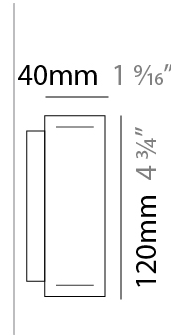

LED120 SURFACE

D73029-

base number   Color   Finish
                         Temperature   Options

1. To build a product code in our configurator select the specify button on the base model # product page
2. To build a manual product code on this datasheet choose from the options listed below in blue font and add the suffix to the base model #

GENERAL

Series: Woodlin
Subseries: LED120
Brand: Tunto
Division: Design
Mounting Type: Surface
Mounting Location: Wall
Subcategory: Profile

PHYSICAL

Shape: Rectangle
Length (mm): 700
Length (in): 27 ⁹/₁₆"
Width (mm): 40
Width (in): 1 ⁹/₁₆"
Height (mm): 120
Height (in): 4 ³/₄"
Extension (mm): 40
Extension (in): 1 ⁹/₁₆"
Light Distribution: Direct / Indirect
Diffuser: Opal
Fixture Finish: WAL / ASH / OAK / BLK / WHI
Fixture Material: Wood

ELECTRICAL

Lamp Type: LED
Input Wattage (W): 31
Total Output Wattage (W): 25.3
Dimming: Tri-Mode (Non-Dimming and Phase Dimming (120Vac only) and 0-10V Dimming)
Driver Included: Yes
Driver Location: Remote
Driver Type: Constant Current - Universal
Driver Class: Class 2
Housing: ENCP3
Input Voltage (V): 120 - 277
Constant Current (MA): 700

LED

Color Temperature (°K): 2700 / 3000 / 4000
Max. Delivered Lumen (lm): 1500
CRI: >93 CRI
Lamp Life (hrs): 50000

OPTICAL

RATINGS AND CERTIFICATIONS

Certified By: Certified for North American Standards
IP rating: IP20

PROJECT	_____
TYPE	_____
SPECIFIER	_____
QUANTITY	_____
DATE	_____

700mm 27 ⁹/₁₆"

Indirect