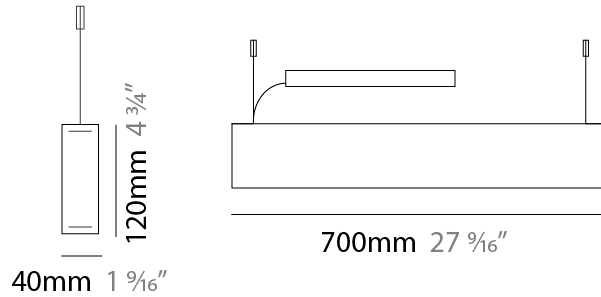

LED120 SUSPENSION

D71023-

base number
Color   Finish
Temperature   Options

1. To build a product code in our configurator select the specify button on the base model # product page
2. To build a manual product code on this datasheet choose from the options listed below in blue font and add the suffix to the base model #

GENERAL

Series: Woodlin
Subseries: LED120
Brand: Tunto
Division: Design
Mounting Type: Suspension
Mounting Location: Ceiling
Subcategory: Profile

PHYSICAL

Shape: Rectangle
Length (mm): 700
Length (in): 27 ⁹/₁₆
Width (mm): 40
Width (in): 1 ⁹/₁₆
Height (mm): 120
Height (in): 4 ³/₄
Max. Overall Height (mm): 2120
Max. Overall Height (in): 83 ⁷/₁₆
Light Distribution: Direct / Indirect
Diffuser: Opal
Fixture Finish: [WAL / ASH / OAK / BLK / WHI](#)
Fixture Material: Wood
Cable Details: 2000mm / 78 3/4"

ELECTRICAL

Lamp Type: LED
Input Wattage (W): 32
Total Output Wattage (W): 25.3
Dimming: Tri-Mode (Non-Dimming and Phase Dimming (120Vac only) and 0-10V Dimming)
Driver Included: Yes
Driver Location: Integrated
Driver Type: Constant Current - Universal
Driver Class: Class 2
Input Voltage (V): 120 - 277
Constant Current (MA): 700

LED

Color Temperature (°K): [2700 / 3000 / 4000](#)
Max. Delivered Lumen (lm): 1500
CRI: >93 CRI
Lamp Life (hrs): 50000

OPTICAL

RATINGS AND CERTIFICATIONS

Certified By: Certified for North American Standards
IP rating: IP20

PROJECT
TYPE
SPECIFIER
QUANTITY
DATE