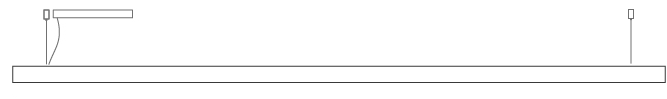

PROJECT
TYPE
SPECIFIER
QUANTITY
DATE

LED60 SUSPENSION

D71016-

base number
Color   Finish
Temperature   Options

1. To build a product code in our configurator select the specify button on the base model # product page
2. To build a manual product code on this datasheet choose from the options listed below in blue font and add the suffix to the base model #

GENERAL

Series: Woodlin
Subseries: LED60
Brand: Tunto
Division: Design
Mounting Type: Suspension
Mounting Location: Ceiling
Subcategory: Profile

PHYSICAL

Shape: Rectangle
Length (mm): 1000
Length (in): 39 ³/₈"
Width (mm): 60
Width (in): 2 ³/₈"
Height (mm): 60
Height (in): 2 ³/₈"
Max. Overall Height (mm): 2060
Max. Overall Height (in): 81 ¹/₈"
Light Distribution: Direct
Diffuser: Opal
Fixture Finish: [WAL / ASH / OAK / BLK / WHI](#)
Fixture Material: Wood
Cable Details: 2000mm / 78 3/4"

ELECTRICAL

Lamp Type: LED
Input Wattage (W): 43
Total Output Wattage (W): 38
Dimming: Tri-Mode (Non-Dimming and Phase Dimming (120Vac only) and 0-10V Dimming)
Driver Included: Yes
Driver Location: Integrated
Driver Type: Constant Current - Universal
Driver Class: Class 2
Input Voltage (V): 120 - 277
Constant Current (MA): 700

LED

Color Temperature (°K): [2700 / 3000 / 4000](#)
Max. Delivered Lumen (lm): 3240
CRI: >93 CRI
Lamp Life (hrs): 50000

OPTICAL

RATINGS AND CERTIFICATIONS

Certified By: Certified for North American Standards
IP rating: IP20

1000mm 39 ³/₈"

60mm 2 ³/₈"

Direct