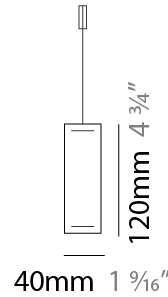

PROJECT _____
TYPE _____
SPECIFIER _____
QUANTITY _____
DATE _____

LED120 SUSPENSION

D71024-

base number
Color   Finish
Temperature   Options

1. To build a product code in our configurator select the specify button on the base model # product page
2. To build a manual product code on this datasheet choose from the options listed below in blue font and add the suffix to the base model #

GENERAL

Series: Woodlin
Subseries: LED120
Brand: Tunto
Division: Design
Mounting Type: Suspension
Mounting Location: Ceiling
Subcategory: Profile

PHYSICAL

Shape: Rectangle
Length (mm): 1000
Length (in): 39 3/8
Width (mm): 40
Width (in): 1 9/16
Height (mm): 120
Height (in): 4 3/4
Max. Overall Height (mm): 2120
Max. Overall Height (in): 83 7/16
Light Distribution: Direct / Indirect
Diffuser: Opal
Fixture Finish: [WAL](#) / [ASH](#) / [OAK](#) / [BLK](#) / [WHI](#)
Fixture Material: Wood
Cable Details: 2000mm / 78 3/4"

ELECTRICAL

Lamp Type: LED
Input Wattage (W): 46
Total Output Wattage (W): 38
Dimming: Tri-Mode (Non-Dimming and Phase Dimming (120Vac only) and 0-10V Dimming)
Driver Included: Yes
Driver Location: Integrated
Driver Type: Constant Current - Universal
Driver Class: Class 2
Input Voltage (V): 120 - 277
Constant Current (MA): 700

LED

Color Temperature (°K): [2700](#) / [3000](#) / [4000](#)
Max. Delivered Lumen (lm): 2200
CRI: >93 CRI
Lamp Life (hrs): 50000

OPTICAL

RATINGS AND CERTIFICATIONS

Certified By: Certified for North American Standards
IP rating: IP20