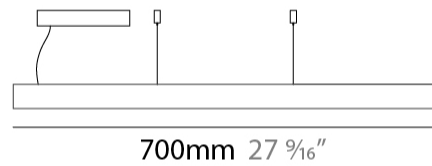

LED40 SUSPENSION

D71003-

base number   Color   Finish
Temperature Options

1. To build a product code in our configurator select the specify button on the base model # product page
2. To build a manual product code on this datasheet choose from the options listed below in blue font and add the suffix to the base model #

GENERAL

Series: Woodlin
Subseries: LED40
Brand: Tunto
Division: Design
Mounting Type: Suspension
Mounting Location: Ceiling
Subcategory: Profile

PHYSICAL

Shape: Rectangle
Length (mm): 700
Length (in): 27 ⁹/₁₆
Width (mm): 400
Width (in): 15 ³/₄
Height (mm): 40
Height (in): 1 ⁹/₁₆
Max. Overall Height (mm): 2040
Max. Overall Height (in): 80 ⁵/₁₆
Light Distribution: Direct
Diffuser: Opal
Fixture Finish: [WAL / ASH / OAK / BLK / WHI](#)
Fixture Material: Wood

ELECTRICAL

Lamp Type: LED
Input Wattage (W): 16
Total Output Wattage (W): 12.7
Dimming: Tri-Mode (Non-Dimming and Phase Dimming (120Vac only) and 0-10V Dimming)
Driver Included: Yes
Driver Location: Integrated
Driver Type: Constant Current - Universal
Driver Class: Class 2
Input Voltage (V): 120 - 277
Constant Current (MA): 700

LED

Color Temperature (°K): [2700 / 3000 / 4000](#)
Max. Delivered Lumen (lm): 960
CRI: >93 CRI
Lamp Life (hrs): 50000

OPTICAL

RATINGS AND CERTIFICATIONS

Certified By: Certified for North American Standards
IP rating: IP20

40mm 1 ⁹/₁₆"

Direct