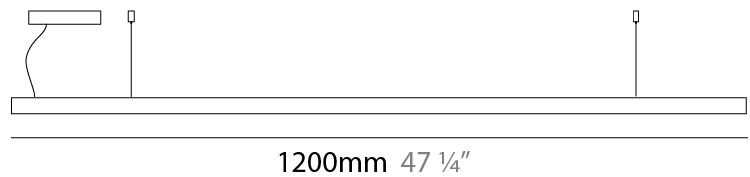

PROJECT
TYPE
SPECIFIER
QUANTITY
DATE

LED28 SUSPENSION

D71009-

base number
Color   Finish
Temperature   Options

1. To build a product code in our configurator select the specify button on the base model # product page
2. To build a manual product code on this datasheet choose from the options listed below in blue font and add the suffix to the base model #

GENERAL

Series: Woodlin
Subseries: LED28
Brand: Tunto
Division: Design
Mounting Type: Suspension
Mounting Location: Ceiling
Subcategory: Profile

PHYSICAL

Shape: Rectangle
Length (mm): 1200
Length (in): 47 1/4
Width (mm): 28
Width (in): 1 1/8
Height (mm): 28
Height (in): 1 1/8
Max. Overall Height (mm): 2028
Max. Overall Height (in): 79 13/16
Light Distribution: Direct
Diffuser: Opal
Fixture Finish: [WAL](#) / [ASH](#) / [OAK](#) / [BLK](#) / [WHI](#)
Fixture Material: Wood
Cable Details: 2000mm / 78 3/4"

ELECTRICAL

Lamp Type: LED
Input Wattage (W): 25
Total Output Wattage (W): 20.9
Dimming: Tri-Mode (Non-Dimming and Phase Dimming (120Vac only) and 0-10V Dimming)
Driver Included: Yes
Driver Location: Integrated
Driver Type: Constant Current - Universal
Driver Class: Class 2
Input Voltage (V): 120 - 277
Constant Current (MA): 700

LED

Color Temperature (°K): [2700](#) / [3000](#) / [4000](#)
Max. Delivered Lumen (lm): 1300 Standard 3000K
CRI: >93 CRI
Lamp Life (hrs): 50000

OPTICAL

RATINGS AND CERTIFICATIONS

Certified By: Certified for North American Standards
IP rating: IP20

28mm 1 1/8"

Direct