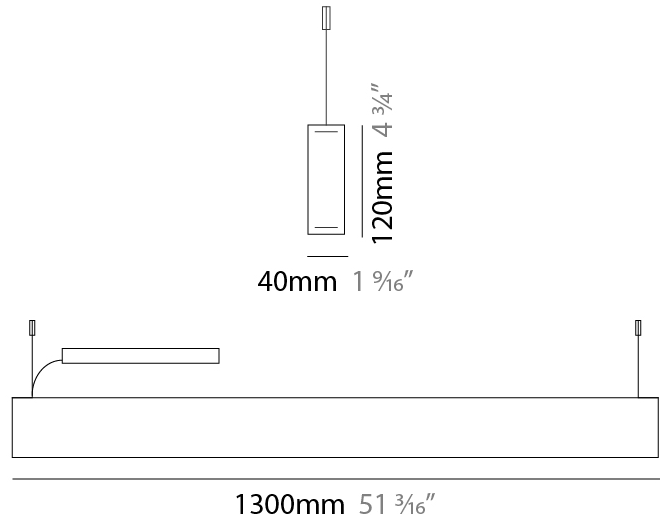

PROJECT _____
TYPE _____
SPECIFIER _____
QUANTITY _____
DATE _____

LED120 SUSPENSION

D71025-

base number
Color   Finish
Temperature   Options

1. To build a product code in our configurator select the specify button on the base model # product page
2. To build a manual product code on this datasheet choose from the options listed below in blue font and add the suffix to the base model #

GENERAL

Series: Woodlin
Subseries: LED120
Brand: Tunto
Division: Design
Mounting Type: Suspension
Mounting Location: Ceiling
Subcategory: Profile

PHYSICAL

Shape: Rectangle
Length (mm): 1300
Length (in): 51 ³/₁₆
Width (mm): 40
Width (in): 1 ⁹/₁₆
Height (mm): 120
Height (in): 4 ³/₄
Max. Overall Height (mm): 2120
Max. Overall Height (in): 83 ⁷/₁₆
Light Distribution: Direct / Indirect
Diffuser: Opal
Fixture Finish: [WAL / ASH / OAK / BLK / WHI](#)
Fixture Material: Wood
Cable Details: 2000mm / 78 3/4"

ELECTRICAL

Lamp Type: LED
Input Wattage (W): 60
Total Output Wattage (W): 50.1
Dimming: Tri-Mode (Non-Dimming and Phase Dimming (120Vac only) and 0-10V Dimming)
Driver Included: Yes
Driver Location: Integrated
Driver Type: Constant Current - Universal
Driver Class: Class 2
Input Voltage (V): 120 - 277
Constant Current (MA): 700

LED

Color Temperature (°K): [2700 / 3000 / 4000](#)
Max. Delivered Lumen (lm): 3260
CRI: >93 CRI
Lamp Life (hrs): 50000

OPTICAL

RATINGS AND CERTIFICATIONS

Certified By: Certified for North American Standards
IP rating: IP20