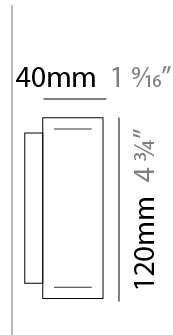

GENERAL

Series: Woodlin
 Subseries: LED120
 Brand: Tunto
 Division: Design
 Mounting Type: Suspension
 Mounting Location: Ceiling
 Subcategory: Profile

PHYSICAL

Shape: Rectangle
 Length (mm): 700
 Length (in): 27 ⁹/₁₆
 Width (mm): 40
 Width (in): 1 ⁹/₁₆
 Height (mm): 120
 Height (in): 4 ³/₄
 Max. Overall Height (mm): 2120
 Max. Overall Height (in): 83 ⁷/₁₆
 Light Distribution: Direct / Indirect
 Diffuser: Opal
 Fixture Finish: [WAL / ASH / OAK / BLK / WHI](#)
 Fixture Material: Wood
 Cable Details: 2000mm / 78 3/4"

GENERAL

Series: Woodlin
 Subseries: LED120
 Brand: Tunto
 Division: Design
 Mounting Type: Surface
 Mounting Location: Wall
 Subcategory: Profile

PHYSICAL

Shape: Rectangle
 Length (mm): 700
 Length (in): 27 ⁹/₁₆
 Width (mm): 40
 Width (in): 1 ⁹/₁₆
 Height (mm): 120
 Height (in): 4 ³/₄
 Extension (mm): 40
 Extension (in): 1 ⁹/₁₆
 Light Distribution: Direct / Indirect
 Diffuser: Opal
 Fixture Finish: [WAL / ASH / OAK / BLK / WHI](#)
 Fixture Material: Wood

PROJECT
TYPE
SPECIFIER
QUANTITY
DATE

700mm 27 ⁹/₁₆"

Indirect

LED120 SURFACE

D73029-

PROJECT	_____
TYPE	_____
SPECIFIER	_____
QUANTITY	_____
DATE	_____

D

PROJECT