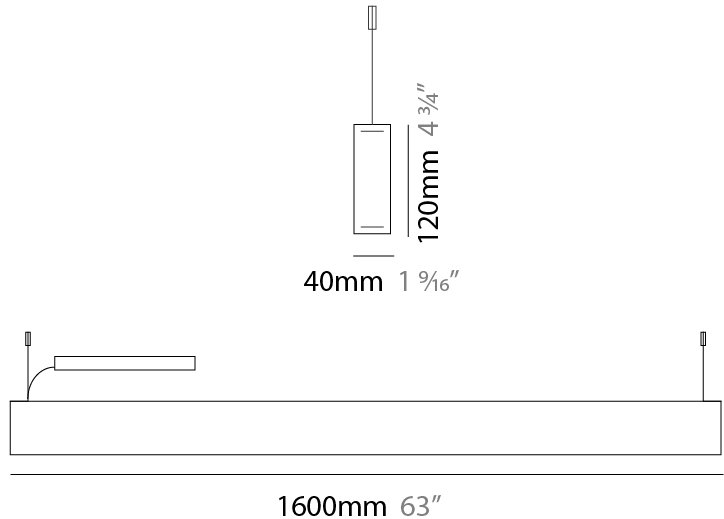

PROJECT	_____
TYPE	_____
SPECIFIER	_____
QUANTITY	_____
DATE	_____

LED120 SUSPENSION

D71026- -

base number   Color   Finish
Temperature   Options

1. To build a product code in our configurator select the specify button on the base model # product page
2. To build a manual product code on this datasheet choose from the options listed below in blue font and add the suffix to the base model #

GENERAL

Series: Woodlin
Subseries: LED120
Brand: Tunto
Division: Design
Mounting Type: Suspension
Mounting Location: Ceiling
Subcategory: Profile

PHYSICAL

Shape: Rectangle
Length (mm): 1600
Length (in): 63
Width (mm): 40
Width (in): 1 9/16
Height (mm): 120
Height (in): 4 3/4
Max. Overall Height (mm): 2120
Max. Overall Height (in): 83 7/16
Light Distribution: Direct / Indirect
Diffuser: Opal
Fixture Finish: [WAL](#) / [ASH](#) / [OAK](#) / [BLK](#) / [WHI](#)
Fixture Material: Wood
Cable Details: 2000mm / 78 3/4"

ELECTRICAL

Lamp Type: LED
Input Wattage (W): 74
Total Output Wattage (W): 63
Dimming: Tri-Mode (Non-Dimming and Phase Dimming (120Vac only) and 0-10V Dimming)
Driver Included: Yes
Driver Location: Integrated
Driver Type: Constant Current - Universal
Driver Class: Class 2
Input Voltage (V): 120 - 277
Constant Current (MA): 700

LED

Color Temperature (°K): [2700](#) / [3000](#) / [4000](#)
Max. Delivered Lumen (lm): 3600
CRI: >93 CRI
Lamp Life (hrs): 50000

OPTICAL

RATINGS AND CERTIFICATIONS

Certified By: Certified for North American Standards
IP rating: IP20