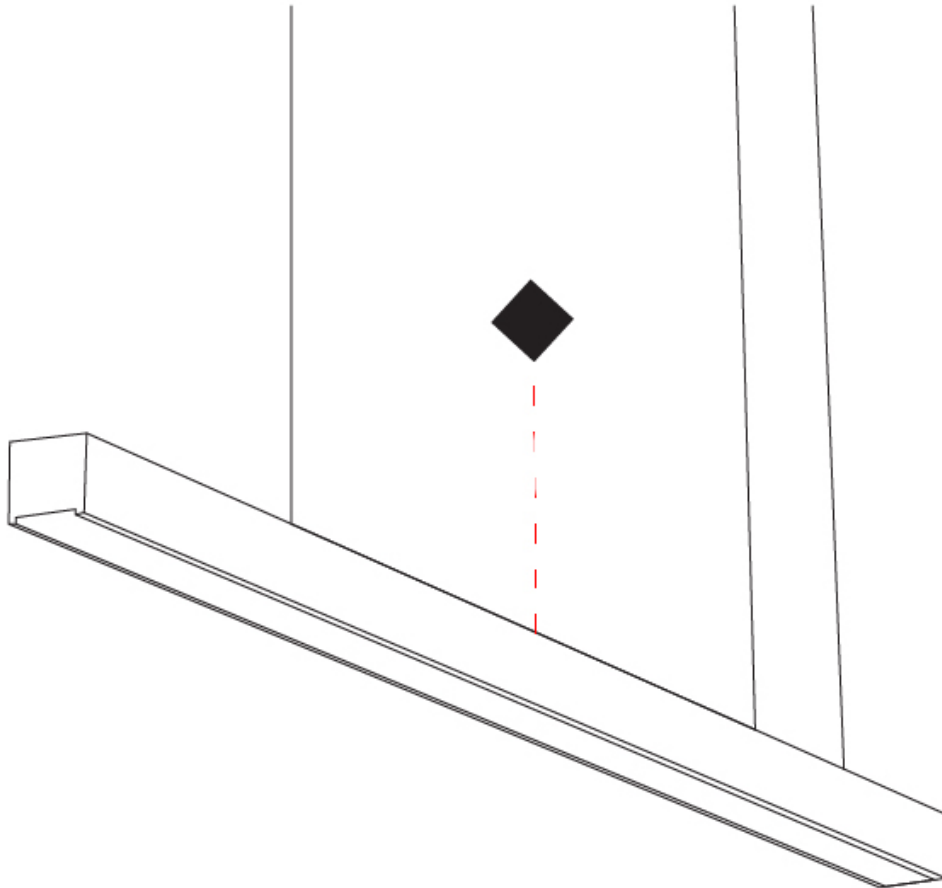

LED40 SUSPENSION

D71006-

PROJECT _____

TYPE _____

SPECIFIER _____

QUANTITY _____

DATE _____