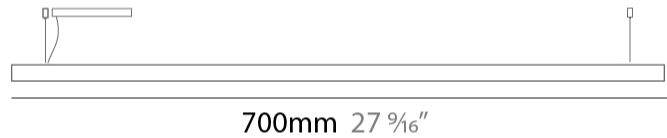

LED60 SUSPENSION

D71015- -

base number
Color   Finish
Temperature   Options

1. To build a product code in our configurator select the specify button on the base model # product page
2. To build a manual product code on this datasheet choose from the options listed below in blue font and add the suffix to the base model #

GENERAL

Series: Woodlin
Subseries: LED60
Brand: Tunto
Division: Design
Mounting Type: Suspension
Mounting Location: Ceiling
Subcategory: Profile

PHYSICAL

Shape: Rectangle
Length (mm): 700
Length (in): 27 ⁹/₁₆
Width (mm): 60
Width (in): 2 ³/₈
Height (mm): 60
Height (in): 2 ³/₈
Max. Overall Height (mm): 2060
Max. Overall Height (in): 81 ¹/₈
Light Distribution: Direct
Diffuser: Opal
Fixture Finish: [WAL / ASH / OAK / BLK / WHI](#)
Fixture Material: Wood
Cable Details: 2000mm / 78 3/4"

ELECTRICAL

Lamp Type: LED
Input Wattage (W): 29
Total Output Wattage (W): 25.3
Dimming: Tri-Mode (Non-Dimming and Phase Dimming (120Vac only) and 0-10V Dimming)
Driver Included: Yes
Driver Location: Integrated
Driver Type: Constant Current - Universal
Driver Class: Class 2
Input Voltage (V): 120 - 277
Constant Current (MA): 700

LED

[Color Temperature (°K): 2700 / 3000 / 4000](#)
Max. Delivered Lumen (lm): 2180
CRI: >93 CRI
Lamp Life (hrs): 50000

OPTICAL

RATINGS AND CERTIFICATIONS

Certified By: Certified for North American Standards
IP rating: IP20

PROJECT
TYPE
SPECIFIER
QUANTITY
DATE