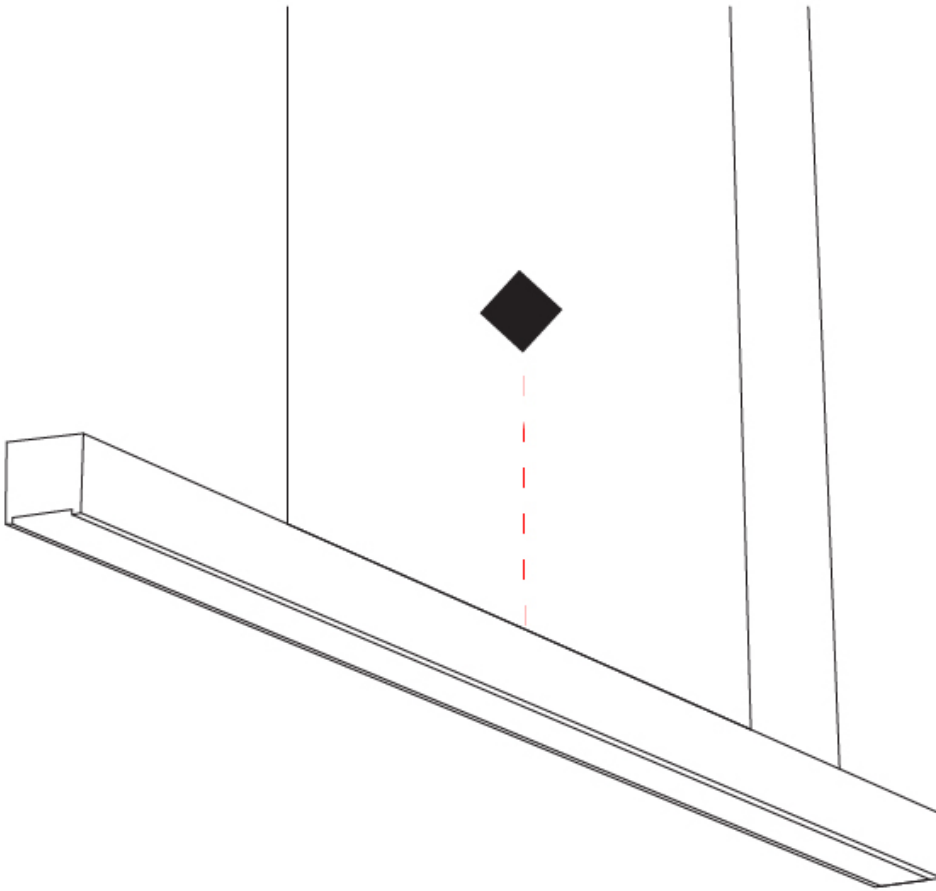

LED60 SUSPENSION

D71019-

PROJECT

TYPE

SPECIFIER

QUANTITY

DATE

D