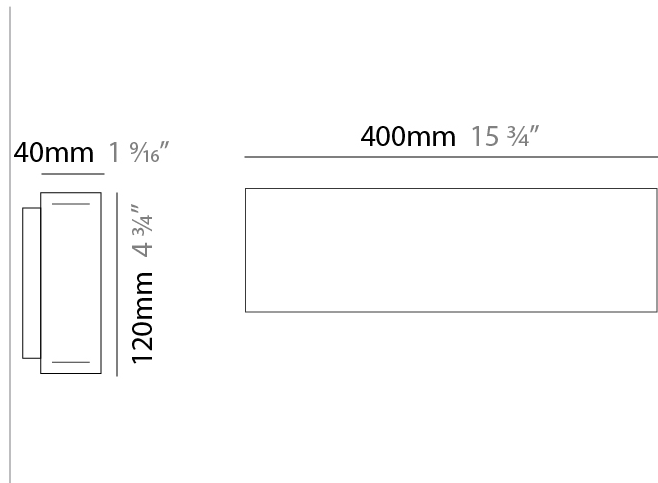

LED120 SURFACE

D73028-

base number
Color   Finish
Temperature   Options

1. To build a product code in our configurator select the specify button on the base model # product page
2. To build a manual product code on this datasheet choose from the options listed below in blue font and add the suffix to the base model #

GENERAL

Series: Woodlin
Subseries: LED120
Brand: Tunto
Division: Design
Mounting Type: Surface
Mounting Location: Wall
Subcategory: Profile

PHYSICAL

Shape: Rectangle
Length (mm): 400
Length (in): 15 3/4
Width (mm): 40
Width (in): 1 9/16
Height (mm): 120
Height (in): 4 3/4
Extension (mm): 40
Extension (in): 1 9/16
Light Distribution: Direct / Indirect
Diffuser: Opal
Fixture Finish: [WAL / ASH / OAK / BLK / WHI](#)
Fixture Material: Wood

ELECTRICAL

Lamp Type: LED
Input Wattage (W): 16
Total Output Wattage (W): 12.6
Dimming: Tri-Mode (Non-Dimming and Phase Dimming (120Vac only) and 0-10V Dimming)
Driver Included: Yes
Driver Location: Remote
Driver Type: Constant Current - Universal
Driver Class: Class 2
Housing: ENCP3
Input Voltage (V): 120 - 277
Constant Current (MA): 700

LED

Color Temperature (°K): [2700 / 3000 / 4000](#)
Max. Delivered Lumen (lm): 800
CRI: >93 CRI
Lamp Life (hrs): 50000

OPTICAL

RATINGS AND CERTIFICATIONS

Certified By: Certified for North American Standards
IP rating: IP20

PROJECT _____
TYPE _____
SPECIFIER _____
QUANTITY _____
DATE _____