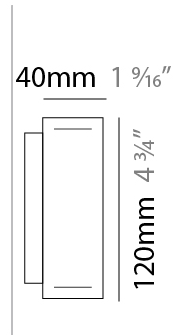

GENERAL

Series: Woodlin
 Subseries: LED120
 Brand: Tunto
 Division: Design
 Mounting Type: Surface
 Mounting Location: Wall
 Subcategory: Profile

PHYSICAL

Shape: Rectangle
 Length (mm): 200
 Length (in): 7 ⁷/₈
 Width (mm): 40
 Width (in): 1 ⁹/₁₆
 Height (mm): 120
 Height (in): 4 ³/₄
 Extension (mm): 40
 Extension (in): 1 ⁹/₁₆
 Light Distribution: Direct / Indirect
 Diffuser: Opal
 Fixture Finish: [WAL / ASH / OAK / BLK / WHI](#)
 Fixture Material: Wood

PROJECT
TYPE
SPECIFIER
QUANTITY
DATE

700mm 27 ⁹/₁₆"

Indirect

LED120 SURFACE

D73029-

PROJECT

TYPE

SPECIFIER