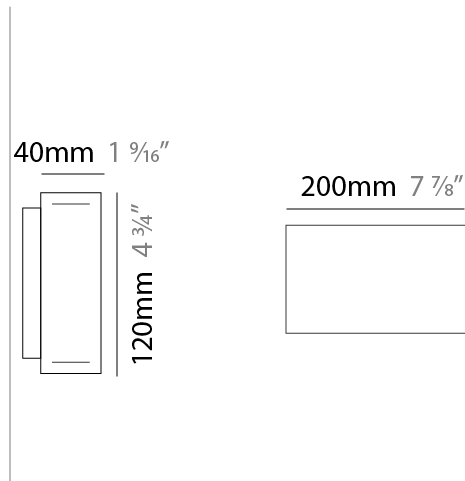

PROJECT
TYPE
SPECIFIER
QUANTITY
DATE

LED120 SURFACE

D73027-

base number
Color   Finish
Temperature   Options

1. To build a product code in our configurator select the specify button on the base model # product page
2. To build a manual product code on this datasheet choose from the options listed below in blue font and add the suffix to the base model #

GENERAL

Series: Woodlin
Subseries: LED120
Brand: Tunto
Division: Design
Mounting Type: Surface
Mounting Location: Wall
Subcategory: Profile

PHYSICAL

Shape: Rectangle
Length (mm): 200
Length (in): 7 ⁷/₈
Width (mm): 40
Width (in): 1 ⁹/₁₆
Height (mm): 120
Height (in): 4 ³/₄
Extension (mm): 40
Extension (in): 1 ⁹/₁₆
Light Distribution: Direct / Indirect
Diffuser: Opal
Fixture Finish: [WAL / ASH / OAK / BLK / WHI](#)
Fixture Material: Wood

ELECTRICAL

Lamp Type: LED
Input Wattage (W): 6
Total Output Wattage (W): 4.5
Dimming: Tri-Mode (Non-Dimming and Phase Dimming (120Vac only) and 0-10V Dimming)
Driver Included: Yes
Driver Location: Remote
Driver Type: Constant Current - Universal
Driver Class: Class 2
Housing: ENCP3
Input Voltage (V): 120 - 277
Constant Current (MA): 500

LED

Color Temperature (°K): [2700 / 3000 / 4000](#)
Max. Delivered Lumen (lm): 300
CRI: >93 CRI
Lamp Life (hrs): 50000

OPTICAL

RATINGS AND CERTIFICATIONS

Certified By: Certified for North American Standards
IP rating: IP20