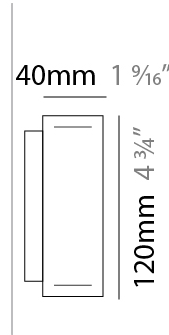

GENERAL

Series: Woodlin
 Subseries: LED120
 Brand: Tunto
 Division: Design
 Mounting Type: Suspension
 Mounting Location: Ceiling
 Subcategory: Profile

PHYSICAL

Shape: Rectangle
 Length (mm): 700
 Length (in): 27 ⁹/₁₆
 Width (mm): 40
 Width (in): 1 ⁹/₁₆
 Height (mm): 120
 Height (in): 4 ³/₄
 Max. Overall Height (mm): 2120
 Max. Overall Height (in): 83 ⁷/₁₆
 Light Distribution: Direct / Indirect
 Diffuser: Opal
 Fixture Finish: [WAL / ASH / OAK / BLK / WHI](#)
 Fixture Material: Wood
 Cable Details: 2000mm / 78 3/4"

GENERAL

Series: Woodlin
 Subseries: LED120
 Brand: Tunto
 Division: Design
 Mounting Type: Surface
 Mounting Location: Wall
 Subcategory: Profile

PHYSICAL

Shape: Rectangle
 Length (mm): 700
 Length (in): 27 ⁹/₁₆
 Width (mm): 40
 Width (in): 1 ⁹/₁₆
 Height (mm): 120
 Height (in): 4 ³/₄
 Extension (mm): 40
 Extension (in): 1 ⁹/₁₆
 Light Distribution: Direct / Indirect
 Diffuser: Opal
 Fixture Finish: [WAL / ASH / OAK / BLK / WHI](#)
 Fixture Material: Wood

PROJECT
TYPE
SPECIFIER
QUANTITY
DATE

700mm 27 ⁹/₁₆"

Indirect

LED120 SURFACE

D73029-

PROJECT

TYPE

SPECIFIER