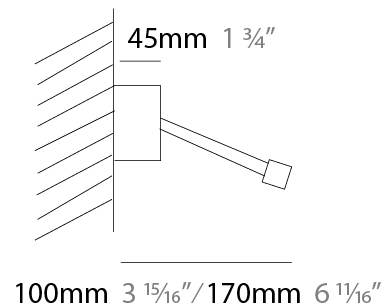

PROJECT	_____
TYPE	_____
SPECIFIER	_____
QUANTITY	_____
DATE	_____

YIPPIE SURFACE

D43047-

base number   Finish
Options

1. To build a product code in our configurator select the specify button on the base model # product page
2. To build a manual product code on this datasheet choose from the options listed below in blue font and add the suffix to the base model #

GENERAL

Series: Yippie _____
Partner: Icone _____
Division: Design _____
Installation: Surface _____
Product Type: Picture Light _____
Mounting Location: Wall _____
Light Distribution: Adjustable _____

PHYSICAL

Shape: Rectangle _____
Length (mm): 500 _____
Length (in): 19 ¹¹/₁₆ _____
Extension (mm): 170 _____
Extension (in): 6 ¹¹/₁₆ _____
Fixture Finish: [BBZ / CHR / MGD](#) _____
Fixture Material: Brass _____

ELECTRICAL

Lamp Type: LED _____
Input Wattage (W): 4.8 _____
Dimming: Non-Dimmable _____
Driver Included: Yes _____
Driver Location: Integrated _____
Driver Type: Constant Voltage - Universal _____
Driver Class: Class 2 _____
Input Voltage (V): 120 - 277 _____
Output Voltage (V): 12 _____
Upon Request: (See components) Remote: 0-10Vdc dimming _____

LED

Color Temperature (°K): 2700 / 3000 _____
Nominal Lumen (lm): 440 _____
CRI: >90 CRI _____
Lamp Life (hrs): 50000 _____

OPTICAL

RATINGS AND CERTIFICATIONS

Certified By: Certified for North American Standards _____
IP rating: IP20 _____