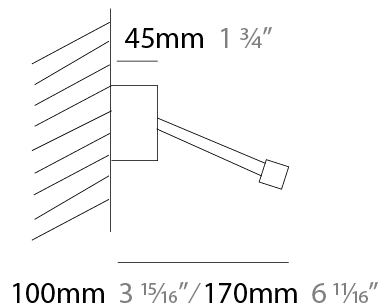

PROJECT	
TYPE	
SPECIFIER	
QUANTITY	
DATE	

YIPPIE SURFACE

D43047-

base number   Finish
Options

1. To build a product code in our configurator select the specify button on the base model # product page
2. To build a manual product code on this datasheet choose from the options listed below in blue font and add the suffix to the base model #

GENERAL

Series: Yippie
Partner: Icone
Division: Design
Installation: Surface
Product Type: Picture Light
Mounting Location: Wall
Light Distribution: Adjustable

PHYSICAL

Shape: Rectangle
Length (mm): 500
Length (in): 19 ¹¹/₁₆
Extension (mm): 170
Extension (in): 6 ¹¹/₁₆
Fixture Finish: [BBZ / CHR / MGD](#)
Fixture Material: Brass

ELECTRICAL

Lamp Type: LED
Input Wattage (W): 4.8
Dimming: Non-Dimmable
Driver Included: Yes
Driver Location: Integrated
Driver Type: Constant Voltage - Universal
Driver Class: Class 2
Input Voltage (V): 120 - 277
Output Voltage (V): 12
Upon Request: (See components) Remote: 0-10Vdc dimming

LED

Color Temperature (°K): 2700 / 3000
Nominal Lumen (lm): 440
CRI: >90 CRI
Lamp Life (hrs): 50000

OPTICAL

RATINGS AND CERTIFICATIONS

Certified By: Certified for North American Standards
IP rating: IP20