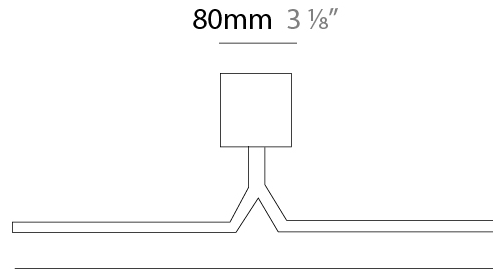

PROJECT	
TYPE	
SPECIFIER	
QUANTITY	
DATE	

YIPPIE SURFACE

D43047-

base number   Finish
Options

1. To build a product code in our configurator select the specify button on the base model # product page
2. To build a manual product code on this datasheet choose from the options listed below in blue font and add the suffix to the base model #

GENERAL

Series: Yippie
Partner: Icone
Division: Design
Installation: Surface
Product Type: Picture Light
Mounting Location: Wall
Light Distribution: Adjustable

PHYSICAL

Shape: Rectangle
Length (mm): 500
Length (in): 19 ¹¹/₁₆
Extension (mm): 170
Extension (in): 6 ¹¹/₁₆
Fixture Finish: [BBZ / CHR / MGD](#)
Fixture Material: Brass

ELECTRICAL

Lamp Type: LED
Input Wattage (W): 4.8
Dimming: Non-Dimmable
Driver Included: Yes
Driver Location: Integrated
Driver Type: Constant Voltage - Universal
Driver Class: Class 2
Input Voltage (V): 120 - 277
Output Voltage (V): 12
Upon Request: (See components) Remote: 0-10Vdc dimming

LED

Color Temperature (°K): 2700 / 3000
Nominal Lumen (lm): 440
CRI: >90 CRI
Lamp Life (hrs): 50000

OPTICAL

RATINGS AND CERTIFICATIONS

Certified By: Certified for North American Standards
IP rating: IP20