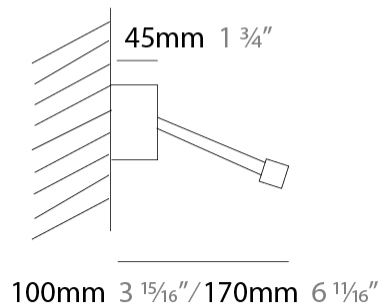

PROJECT	_____
TYPE	_____
SPECIFIER	_____
QUANTITY	_____
DATE	_____

YIPPIE SURFACE

D43049-

base number   Finish
Options

1. To build a product code in our configurator select the specify button on the base model # product page
2. To build a manual product code on this datasheet choose from the options listed below in blue font and add the suffix to the base model #

GENERAL

Series: Yippie _____
Partner: Icone _____
Division: Design _____
Installation: Surface _____
Product Type: Picture Light _____
Mounting Location: Wall _____
Light Distribution: Adjustable _____

PHYSICAL

Shape: Rectangle _____
Length (mm): 900 _____
Length (in): 35 7/16 _____
Extension (mm): 500 _____
Extension (in): 19 11/16 _____
Fixture Finish: [BBZ / CHR / MGD](#) _____
Fixture Material: Brass _____

ELECTRICAL

Lamp Type: LED _____
Input Wattage (W): 10.56 _____
Dimming: Non-Dimmable _____
Driver Included: Yes _____
Driver Location: Integrated _____
Driver Type: Constant Voltage - Universal _____
Driver Class: Class 2 _____
Input Voltage (V): 120 - 277 _____
Output Voltage (V): 12 _____
Upon Request: (See components) Remote: 0-10Vdc dimming _____

LED

Color Temperature (°K): 3000 _____
Nominal Lumen (lm): 880 _____
CRI: >90 CRI _____
Lamp Life (hrs): 50000 _____

OPTICAL

RATINGS AND CERTIFICATIONS

Certified By: Certified for North American Standards _____
IP rating: IP20 _____