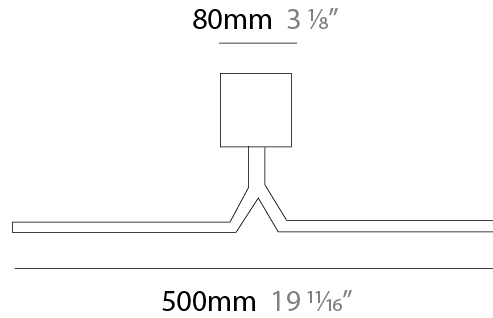

PROJECT	_____
TYPE	_____
SPECIFIER	_____
QUANTITY	_____
DATE	_____

YIPPIE SURFACE

D43047-

base number   Finish
Options

1. To build a product code in our configurator select the specify button on the base model # product page
2. To build a manual product code on this datasheet choose from the options listed below in blue font and add the suffix to the base model #

GENERAL

Series: Yippie _____
Partner: Icone _____
Division: Design _____
Installation: Surface _____
Product Type: Picture Light _____
Mounting Location: Wall _____
Light Distribution: Adjustable _____

PHYSICAL

Shape: Rectangle _____
Length (mm): 500 _____
Length (in): 19 ¹¹/₁₆ _____
Extension (mm): 170 _____
Extension (in): 6 ¹¹/₁₆ _____
Fixture Finish: [BBZ / CHR / MGD](#) _____
Fixture Material: Brass _____

ELECTRICAL

Lamp Type: LED _____
Input Wattage (W): 4.8 _____
Dimming: Non-Dimmable _____
Driver Included: Yes _____
Driver Location: Integrated _____
Driver Type: Constant Voltage - Universal _____
Driver Class: Class 2 _____
Input Voltage (V): 120 - 277 _____
Output Voltage (V): 12 _____
Upon Request: (See components) Remote: 0-10Vdc dimming _____

LED

Color Temperature (°K): 2700 / 3000 _____
Nominal Lumen (lm): 440 _____
CRI: >90 CRI _____
Lamp Life (hrs): 50000 _____

OPTICAL

RATINGS AND CERTIFICATIONS

Certified By: Certified for North American Standards _____
IP rating: IP20 _____