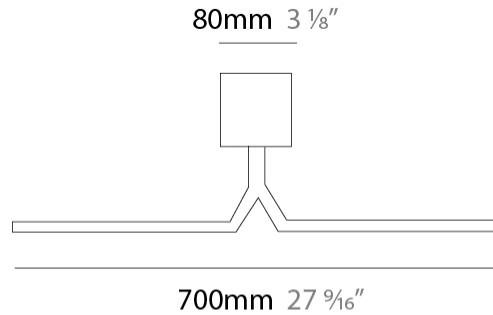

PROJECT	_____
TYPE	_____
SPECIFIER	_____
QUANTITY	_____
DATE	_____

YIPPIE SURFACE

D43048-

base number   Finish
Options

1. To build a product code in our configurator select the specify button on the base model # product page
2. To build a manual product code on this datasheet choose from the options listed below in blue font and add the suffix to the base model #

GENERAL

Series: Yippie _____
Partner: Icone _____
Division: Design _____
Installation: Surface _____
Product Type: Picture Light _____
Mounting Location: Wall _____
Light Distribution: Adjustable _____

PHYSICAL

Shape: Rectangle _____
Length (mm): 700 _____
Length (in): 27 ⁹/₁₆ _____
Extension (mm): 500 _____
Extension (in): 19 ¹¹/₁₆ _____
Fixture Finish: [BBZ / CHR / MGD](#) _____
Fixture Material: Brass _____

ELECTRICAL

Lamp Type: LED _____
Input Wattage (W): 7.92 _____
Dimming: Non-Dimmable _____
Driver Included: Yes _____
Driver Location: Integrated _____
Driver Type: Constant Voltage - Universal _____
Driver Class: Class 2 _____
Input Voltage (V): 120 - 277 _____
Output Voltage (V): 12 _____
Upon Request: (See components) Remote: 0-10Vdc dimming _____

LED

Color Temperature (°K): 3000 _____
Nominal Lumen (lm): 660 _____
CRI: >90 CRI _____
Lamp Life (hrs): 50000 _____

OPTICAL

RATINGS AND CERTIFICATIONS

Certified By: Certified for North American Standards _____
IP rating: IP20 _____