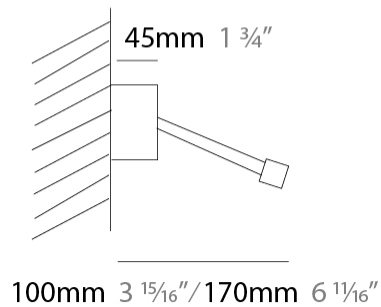

PROJECT	_____
TYPE	_____
SPECIFIER	_____
QUANTITY	_____
DATE	_____

YIPPIE SURFACE

D43048-

base number   Finish
Options

1. To build a product code in our configurator select the specify button on the base model # product page
2. To build a manual product code on this datasheet choose from the options listed below in blue font and add the suffix to the base model #

GENERAL

Series: Yippie _____
Partner: Icone _____
Division: Design _____
Installation: Surface _____
Product Type: Picture Light _____
Mounting Location: Wall _____
Light Distribution: Adjustable _____

PHYSICAL

Shape: Rectangle _____
Length (mm): 700 _____
Length (in): 27 ⁹/₁₆ _____
Extension (mm): 500 _____
Extension (in): 19 ¹¹/₁₆ _____
Fixture Finish: [BBZ / CHR / MGD](#) _____
Fixture Material: Brass _____

ELECTRICAL

Lamp Type: LED _____
Input Wattage (W): 7.92 _____
Dimming: Non-Dimmable _____
Driver Included: Yes _____
Driver Location: Integrated _____
Driver Type: Constant Voltage - Universal _____
Driver Class: Class 2 _____
Input Voltage (V): 120 - 277 _____
Output Voltage (V): 12 _____
Upon Request: (See components) Remote: 0-10Vdc dimming _____

LED

Color Temperature (°K): 3000 _____
Nominal Lumen (lm): 660 _____
CRI: >90 CRI _____
Lamp Life (hrs): 50000 _____

OPTICAL

RATINGS AND CERTIFICATIONS

Certified By: Certified for North American Standards _____
IP rating: IP20 _____