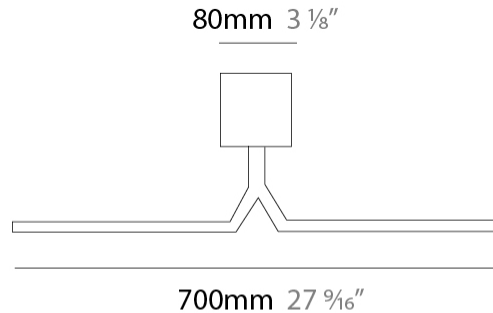

PROJECT	_____
TYPE	_____
SPECIFIER	_____
QUANTITY	_____
DATE	_____

YIPPIE SURFACE

D43048-

base number   Finish
Options

1. To build a product code in our configurator select the specify button on the base model # product page
2. To build a manual product code on this datasheet choose from the options listed below in blue font and add the suffix to the base model #

GENERAL

Series: Yippie _____
Brand: Icone _____
Division: Design _____
Mounting Type: Surface _____
Mounting Location: Wall _____
Subcategory: Picture Light _____

PHYSICAL

Shape: Rectangle _____
Length (mm): 700 _____
Length (in): 27 ⁹/₁₆ _____
Extension (mm): 500 _____
Extension (in): 19 ¹¹/₁₆ _____
Light Distribution: Direct / Indirect _____
Fixture Finish: [BBZ / CHR / MGD](#) _____
Fixture Material: Brass _____

ELECTRICAL

Lamp Type: LED _____
Input Wattage (W): 7.92 _____
Dimming: Non-Dimmable _____
Driver Included: Yes _____
Driver Location: Integrated _____
Driver Type: Constant Voltage - Universal _____
Driver Class: Class 2 _____
Input Voltage (V): 120 - 277 _____
Output Voltage (V): 12 _____
Upon Request: (See components) Remote: 0-10Vdc dimming _____

LED

Color Temperature (°K): 3000 _____
Nominal Lumen (lm): 660 _____
CRI: >90 CRI _____
Lamp Life (hrs): 50000 _____

OPTICAL

RATINGS AND CERTIFICATIONS

Certified By: Certified for North American Standards _____
IP rating: IP20 _____