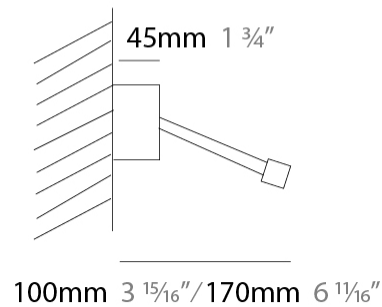

PROJECT	_____
TYPE	_____
SPECIFIER	_____
QUANTITY	_____
DATE	_____

YIPPIE SURFACE

D43048-

base number   Finish
Options

1. To build a product code in our configurator select the specify button on the base model # product page
2. To build a manual product code on this datasheet choose from the options listed below in blue font and add the suffix to the base model #

GENERAL

Series: Yippie _____
Brand: Icone _____
Division: Design _____
Mounting Type: Surface _____
Mounting Location: Wall _____
Subcategory: Picture Light _____

PHYSICAL

Shape: Rectangle _____
Length (mm): 700 _____
Length (in): 27 ⁹/₁₆ _____
Extension (mm): 500 _____
Extension (in): 19 ¹¹/₁₆ _____
Light Distribution: Direct / Indirect _____
Fixture Finish: [BBZ / CHR / MGD](#) _____
Fixture Material: Brass _____

ELECTRICAL

Lamp Type: LED _____
Input Wattage (W): 7.92 _____
Dimming: Non-Dimmable _____
Driver Included: Yes _____
Driver Location: Integrated _____
Driver Type: Constant Voltage - Universal _____
Driver Class: Class 2 _____
Input Voltage (V): 120 - 277 _____
Output Voltage (V): 12 _____
Upon Request: (See components) Remote: 0-10Vdc dimming _____

LED

Color Temperature (°K): 3000 _____
Nominal Lumen (lm): 660 _____
CRI: >90 CRI _____
Lamp Life (hrs): 50000 _____

OPTICAL

RATINGS AND CERTIFICATIONS

Certified By: Certified for North American Standards _____
IP rating: IP20 _____