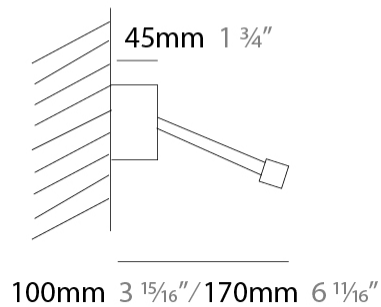

PROJECT	_____
TYPE	_____
SPECIFIER	_____
QUANTITY	_____
DATE	_____

YIPPIE SURFACE

D43049-

base number   Finish
Options

1. To build a product code in our configurator select the specify button on the base model # product page
2. To build a manual product code on this datasheet choose from the options listed below in blue font and add the suffix to the base model #

GENERAL

Series: Yippie _____
Brand: Icone _____
Division: Design _____
Mounting Type: Surface _____
Mounting Location: Wall _____
Subcategory: Picture Light _____

PHYSICAL

Shape: Rectangle _____
Length (mm): 900 _____
Length (in): 35 ⁷/₁₆ _____
Extension (mm): 500 _____
Extension (in): 19 ¹¹/₁₆ _____
Light Distribution: Direct / Indirect _____
Fixture Finish: [BBZ / CHR / MGD](#) _____
Fixture Material: Brass _____

ELECTRICAL

Lamp Type: LED _____
Input Wattage (W): 10.56 _____
Dimming: Non-Dimmable _____
Driver Included: Yes _____
Driver Location: Integrated _____
Driver Type: Constant Voltage - Universal _____
Driver Class: Class 2 _____
Input Voltage (V): 120 - 277 _____
Output Voltage (V): 12 _____
Upon Request: (See components) Remote: 0-10Vdc dimming _____

LED

Color Temperature (°K): 3000 _____
Nominal Lumen (lm): 880 _____
CRI: >90 CRI _____
Lamp Life (hrs): 50000 _____

OPTICAL

RATINGS AND CERTIFICATIONS

Certified By: Certified for North American Standards _____
IP rating: IP20 _____