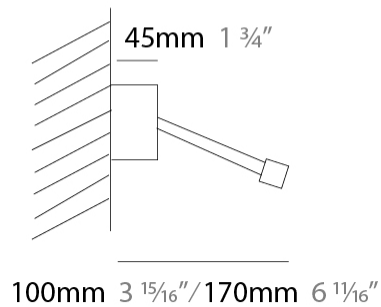

PROJECT	_____
TYPE	_____
SPECIFIER	_____
QUANTITY	_____
DATE	_____

YIPPIE SURFACE

D43048-

base number   Finish
Options

1. To build a product code in our configurator select the specify button on the base model # product page
2. To build a manual product code on this datasheet choose from the options listed below in blue font and add the suffix to the base model #

GENERAL

Series: Yippie
Brand: Icone
Division: Design
Mounting Type: Surface
Mounting Location: Wall
Subcategory: Picture Light

PHYSICAL

Shape: Rectangle
Length (mm): 700
Length (in): 27 ⁹/₁₆
Extension (mm): 500
Extension (in): 19 ¹¹/₁₆
Light Distribution: Direct / Indirect
Fixture Finish: [BBZ / CHR / MGD](#)
Fixture Material: Brass

ELECTRICAL

Lamp Type: LED
Input Wattage (W): 7.92
Dimming: Non-Dimmable
Driver Included: Yes
Driver Location: Integrated
Driver Type: Constant Voltage - Universal
Driver Class: Class 2
Input Voltage (V): 120 - 277
Output Voltage (V): 12
Upon Request: (See components) Remote: 0-10Vdc dimming

LED

Color Temperature (°K): 3000
Nominal Lumen (lm): 660
CRI: >90 CRI
Lamp Life (hrs): 50000

OPTICAL

RATINGS AND CERTIFICATIONS

Certified By: Certified for North American Standards
IP rating: IP20