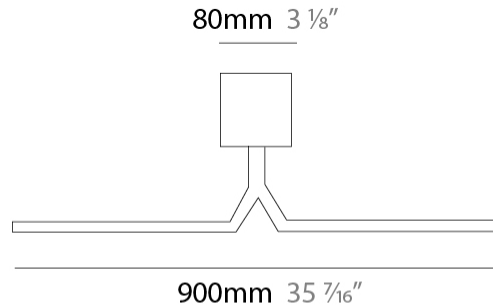

PROJECT	_____
TYPE	_____
SPECIFIER	_____
QUANTITY	_____
DATE	_____

YIPPIE SURFACE

D43049-

base number   Finish
Options

1. To build a product code in our configurator select the specify button on the base model # product page
2. To build a manual product code on this datasheet choose from the options listed below in blue font and add the suffix to the base model #

GENERAL

Series: Yippie _____
Brand: Icone _____
Division: Design _____
Mounting Type: Surface _____
Mounting Location: Wall _____
Subcategory: Picture Light _____

PHYSICAL

Shape: Rectangle _____
Length (mm): 900 _____
Length (in): 35 ⁷/₁₆ _____
Extension (mm): 500 _____
Extension (in): 19 ¹¹/₁₆ _____
Light Distribution: Direct / Indirect _____
Fixture Finish: [BBZ / CHR / MGD](#) _____
Fixture Material: Brass _____

ELECTRICAL

Lamp Type: LED _____
Input Wattage (W): 10.56 _____
Dimming: Non-Dimmable _____
Driver Included: Yes _____
Driver Location: Integrated _____
Driver Type: Constant Voltage - Universal _____
Driver Class: Class 2 _____
Input Voltage (V): 120 - 277 _____
Output Voltage (V): 12 _____
Upon Request: (See components) Remote: 0-10Vdc dimming _____

LED

Color Temperature (°K): 3000 _____
Nominal Lumen (lm): 880 _____
CRI: >90 CRI _____
Lamp Life (hrs): 50000 _____

OPTICAL

RATINGS AND CERTIFICATIONS

Certified By: Certified for North American Standards _____
IP rating: IP20 _____