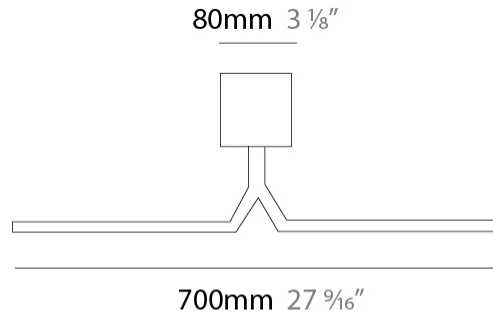

PROJECT	_____
TYPE	_____
SPECIFIER	_____
QUANTITY	_____
DATE	_____

YIPPIE SURFACE

D43048-

base number   Finish
Options

1. To build a product code in our configurator select the specify button on the base model # product page
2. To build a manual product code on this datasheet choose from the options listed below in blue font and add the suffix to the base model #

GENERAL

Series: Yippie
Brand: Icone
Division: Design
Mounting Type: Surface
Mounting Location: Wall
Subcategory: Picture Light

PHYSICAL

Shape: Rectangle
Length (mm): 700
Length (in): 27 ⁹/₁₆
Extension (mm): 500
Extension (in): 19 ¹¹/₁₆
Light Distribution: Direct / Indirect
Fixture Finish: [BBZ / CHR / MGD](#)
Fixture Material: Brass

ELECTRICAL

Lamp Type: LED
Input Wattage (W): 7.92
Dimming: Non-Dimmable
Driver Included: Yes
Driver Location: Integrated
Driver Type: Constant Voltage - Universal
Driver Class: Class 2
Input Voltage (V): 120 - 277
Output Voltage (V): 12
Upon Request: (See components) Remote: 0-10Vdc dimming

LED

Color Temperature (°K): 3000
Nominal Lumen (lm): 660
CRI: >90 CRI
Lamp Life (hrs): 50000

OPTICAL

RATINGS AND CERTIFICATIONS

Certified By: Certified for North American Standards
IP rating: IP20