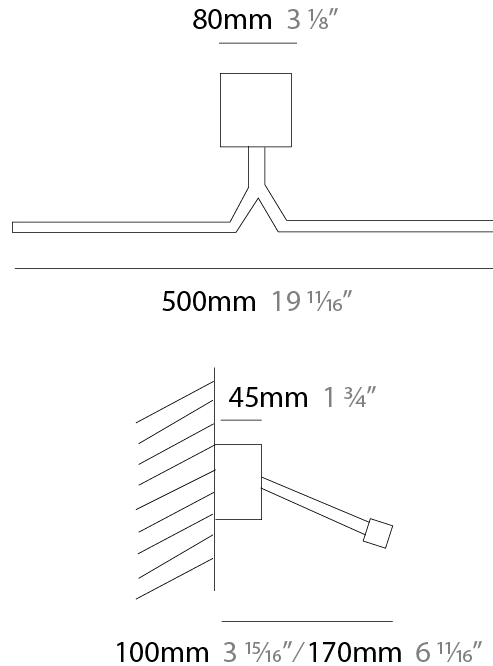

PROJECT	
TYPE	
SPECIFIER	
QUANTITY	
DATE	

YIPPIE SURFACE

D43047-

base number   Finish
Options

1. To build a product code in our configurator select the specify button on the base model # product page
2. To build a manual product code on this datasheet choose from the options listed below in blue font and add the suffix to the base model #

GENERAL

Series: Yippie
Brand: Icone
Division: Design
Mounting Type: Surface
Mounting Location: Wall
Subcategory: Picture Light

PHYSICAL

Shape: Rectangle
Length (mm): 500
Length (in): 19 ¹¹/₁₆
Extension (mm): 170
Extension (in): 6 ¹¹/₁₆
Light Distribution: Direct / Indirect
Fixture Finish: [BBZ / CHR / MGD](#)
Fixture Material: Brass

ELECTRICAL

Lamp Type: LED
Input Wattage (W): 4.8
Dimming: Non-Dimmable
Driver Included: Yes
Driver Location: Integrated
Driver Type: Constant Voltage - Universal
Driver Class: Class 2
Input Voltage (V): 120 - 277
Output Voltage (V): 12
Upon Request: (See components) Remote: 0-10Vdc dimming

LED

Color Temperature (°K): 2700 / 3000
Nominal Lumen (lm): 440
CRI: >90 CRI
Lamp Life (hrs): 50000

OPTICAL

RATINGS AND CERTIFICATIONS

Certified By: Certified for North American Standards
IP rating: IP20