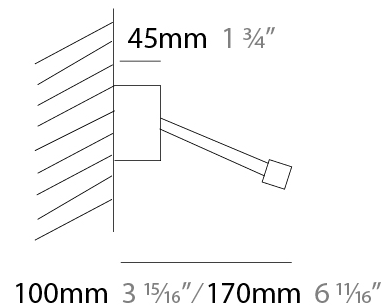

#### PHYSICAL

Shape: Rectangle \_\_\_\_\_  
 Length (mm): 500 \_\_\_\_\_  
 Length (in): 19 <sup>11</sup>/<sub>16</sub> \_\_\_\_\_  
 Extension (mm): 170 \_\_\_\_\_  
 Extension (in): 6 <sup>11</sup>/<sub>16</sub> \_\_\_\_\_  
 Fixture Finish: [BBZ / CHR / MGD](#) \_\_\_\_\_  
 Fixture Material: Brass \_\_\_\_\_

#### OPTICAL

#### RATINGS AND CERTIFICATIONS

Certified By: Certified for North American Standards \_\_\_\_\_  
 IP rating: IP20 \_\_\_\_\_

80mm 3 1/8"

500mm 19 11/16"

45mm 1 3/4"

100mm 3 15/16" / 170mm 6 11/16"

D43047-

PROJECT

#### PHYSICAL

Shape: Rectangle \_\_\_\_\_  
 Length (mm): 700 \_\_\_\_\_  
 Length (in): 27 <sup>9</sup>/<sub>16</sub> \_\_\_\_\_  
 Extension (mm): 500 \_\_\_\_\_  
 Extension (in): 19 <sup>11</sup>/<sub>16</sub> \_\_\_\_\_  
 Fixture Finish: [BBZ / CHR / MGD](#) \_\_\_\_\_  
 Fixture Material: Brass \_\_\_\_\_