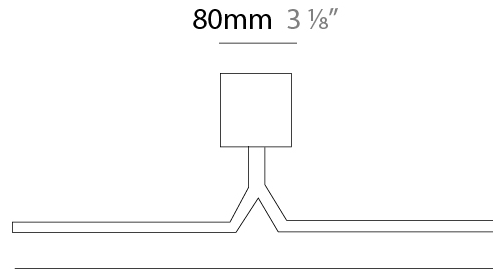

PROJECT	_____
TYPE	_____
SPECIFIER	_____
QUANTITY	_____
DATE	_____

YIPPIE SURFACE

D43047-

base number   Finish
Options

1. To build a product code in our configurator select the specify button on the base model # product page
2. To build a manual product code on this datasheet choose from the options listed below in blue font and add the suffix to the base model #

GENERAL

Series: Yippie _____
Partner: Icone _____
Division: Design _____
Installation: Surface _____
Product Type: Picture Light _____
Mounting Location: Wall _____
Light Distribution: Adjustable _____

PHYSICAL

Shape: Rectangle _____
Length (mm): 500 _____
Length (in): 19 ¹¹/₁₆ _____
Extension (mm): 170 _____
Extension (in): 6 ¹¹/₁₆ _____
Fixture Finish: [BBZ / CHR / MGD](#) _____
Fixture Material: Brass _____

ELECTRICAL

Lamp Type: LED _____
Input Wattage (W): 4.8 _____
Dimming: Non-Dimmable _____
Driver Included: Yes _____
Driver Location: Integrated _____
Driver Type: Constant Voltage - Universal _____
Driver Class: Class 2 _____
Input Voltage (V): 120 - 277 _____
Output Voltage (V): 12 _____
Upon Request: (See components) Remote: 0-10Vdc dimming _____

LED

Color Temperature (°K): 2700 / 3000 _____
Nominal Lumen (lm): 440 _____
CRI: >90 CRI _____
Lamp Life (hrs): 50000 _____

OPTICAL

RATINGS AND CERTIFICATIONS

Certified By: Certified for North American Standards _____
IP rating: IP20 _____

80mm 3 1/8"

500mm 19 11/16"