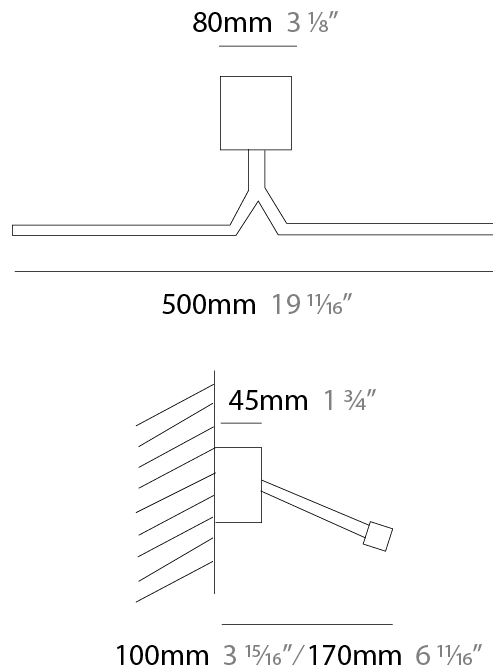

PROJECT	_____
TYPE	_____
SPECIFIER	_____
QUANTITY	_____
DATE	_____

YIPPIE SURFACE

D43047-

base number   Finish
Options

1. To build a product code in our configurator select the specify button on the base model # product page
2. To build a manual product code on this datasheet choose from the options listed below in blue font and add the suffix to the base model #

GENERAL

Series: Yippie _____
Brand: Icone _____
Division: Design _____
Mounting Type: Surface _____
Mounting Location: Wall _____
Subcategory: Picture Light _____

PHYSICAL

Shape: Rectangle _____
Length (mm): 500 _____
Length (in): 19 ¹¹/₁₆ _____
Extension (mm): 170 _____
Extension (in): 6 ¹¹/₁₆ _____
Light Distribution: Direct / Indirect _____
Fixture Finish: [BBZ](#) / [CHR](#) / [MGD](#) _____
Fixture Material: Brass _____

ELECTRICAL

Lamp Type: LED _____
Input Wattage (W): 4.8 _____
Dimming: Non-Dimmable _____
Driver Included: Yes _____
Driver Location: Integrated _____
Driver Type: Constant Voltage - Universal _____
Driver Class: Class 2 _____
Input Voltage (V): 120 - 277 _____
Output Voltage (V): 12 _____
Upon Request: (See components) Remote: 0-10Vdc dimming _____

LED

Color Temperature (°K): 2700 / 3000 _____
Nominal Lumen (lm): 440 _____
CRI: >90 CRI _____
Lamp Life (hrs): 50000 _____

OPTICAL

RATINGS AND CERTIFICATIONS

Certified By: Certified for North American Standards _____
IP rating: IP20 _____