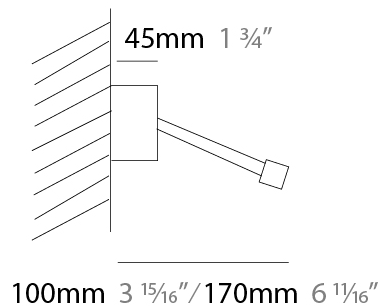

PROJECT	_____
TYPE	_____
SPECIFIER	_____
QUANTITY	_____
DATE	_____

YIPPIE SURFACE

D43048-

base number   Finish
Options

1. To build a product code in our configurator select the specify button on the base model # product page
2. To build a manual product code on this datasheet choose from the options listed below in blue font and add the suffix to the base model #

GENERAL

Series: Yippie _____
Partner: Icone _____
Division: Design _____
Installation: Surface _____
Product Type: Picture Light _____
Mounting Location: Wall _____
Light Distribution: Adjustable _____

PHYSICAL

Shape: Rectangle _____
Length (mm): 700 _____
Length (in): 27 ⁹/₁₆ _____
Extension (mm): 500 _____
Extension (in): 19 ¹¹/₁₆ _____
Fixture Finish: [BBZ / CHR / MGD](#) _____
Fixture Material: Brass _____

ELECTRICAL

Lamp Type: LED _____
Input Wattage (W): 7.92 _____
Dimming: Non-Dimmable _____
Driver Included: Yes _____
Driver Location: Integrated _____
Driver Type: Constant Voltage - Universal _____
Driver Class: Class 2 _____
Input Voltage (V): 120 - 277 _____
Output Voltage (V): 12 _____
Upon Request: (See components) Remote: 0-10Vdc dimming _____

LED

Color Temperature (°K): 3000 _____
Nominal Lumen (lm): 660 _____
CRI: >90 CRI _____
Lamp Life (hrs): 50000 _____

OPTICAL

RATINGS AND CERTIFICATIONS

Certified By: Certified for North American Standards _____
IP rating: IP20 _____