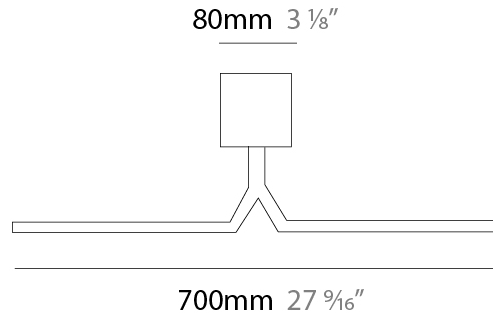

PROJECT	_____
TYPE	_____
SPECIFIER	_____
QUANTITY	_____
DATE	_____

YIPPIE SURFACE

D43048-

base number   Finish
Options

1. To build a product code in our configurator select the specify button on the base model # product page
2. To build a manual product code on this datasheet choose from the options listed below in blue font and add the suffix to the base model #

GENERAL

Series: Yippie _____
Partner: Icone _____
Division: Design _____
Installation: Surface _____
Product Type: Picture Light _____
Mounting Location: Wall _____
Light Distribution: Adjustable _____

PHYSICAL

Shape: Rectangle _____
Length (mm): 700 _____
Length (in): 27 ⁹/₁₆ _____
Extension (mm): 500 _____
Extension (in): 19 ¹¹/₁₆ _____
Fixture Finish: [BBZ / CHR / MGD](#) _____
Fixture Material: Brass _____

ELECTRICAL

Lamp Type: LED _____
Input Wattage (W): 7.92 _____
Dimming: Non-Dimmable _____
Driver Included: Yes _____
Driver Location: Integrated _____
Driver Type: Constant Voltage - Universal _____
Driver Class: Class 2 _____
Input Voltage (V): 120 - 277 _____
Output Voltage (V): 12 _____
Upon Request: (See components) Remote: 0-10Vdc dimming _____

LED

Color Temperature (°K): 3000 _____
Nominal Lumen (lm): 660 _____
CRI: >90 CRI _____
Lamp Life (hrs): 50000 _____

OPTICAL

RATINGS AND CERTIFICATIONS

Certified By: Certified for North American Standards _____
IP rating: IP20 _____