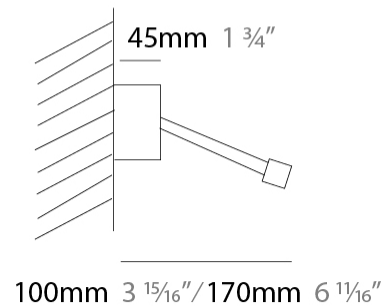

PROJECT	_____
TYPE	_____
SPECIFIER	_____
QUANTITY	_____
DATE	_____

YIPPIE SURFACE

D43048-

base number   Finish
Options

1. To build a product code in our configurator select the specify button on the base model # product page
2. To build a manual product code on this datasheet choose from the options listed below in blue font and add the suffix to the base model #

GENERAL

Series: Yippie _____
Brand: Icone _____
Division: Design _____
Mounting Type: Surface _____
Mounting Location: Wall _____
Subcategory: Picture Light _____

PHYSICAL

Shape: Rectangle _____
Length (mm): 700 _____
Length (in): 27 ⁹/₁₆ _____
Extension (mm): 500 _____
Extension (in): 19 ¹¹/₁₆ _____
Light Distribution: Direct / Indirect _____
Fixture Finish: [BBZ / CHR / MGD](#) _____
Fixture Material: Brass _____

ELECTRICAL

Lamp Type: LED _____
Input Wattage (W): 7.92 _____
Dimming: Non-Dimmable _____
Driver Included: Yes _____
Driver Location: Integrated _____
Driver Type: Constant Voltage - Universal _____
Driver Class: Class 2 _____
Input Voltage (V): 120 - 277 _____
Output Voltage (V): 12 _____
Upon Request: (See components) Remote: 0-10Vdc dimming _____

LED

Color Temperature (°K): 3000 _____
Nominal Lumen (lm): 660 _____
CRI: >90 CRI _____
Lamp Life (hrs): 50000 _____

OPTICAL

RATINGS AND CERTIFICATIONS

Certified By: Certified for North American Standards _____
IP rating: IP20 _____