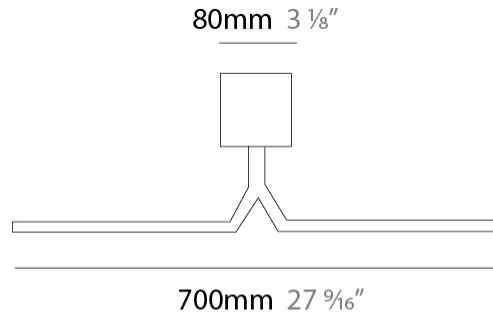

PROJECT	_____
TYPE	_____
SPECIFIER	_____
QUANTITY	_____
DATE	_____

YIPPIE SURFACE

D43048-

base number   Finish
Options

1. To build a product code in our configurator select the specify button on the base model # product page
2. To build a manual product code on this datasheet choose from the options listed below in blue font and add the suffix to the base model #

GENERAL

Series: Yippie _____
Brand: Icone _____
Division: Design _____
Mounting Type: Surface _____
Mounting Location: Wall _____
Subcategory: Picture Light _____

PHYSICAL

Shape: Rectangle _____
Length (mm): 700 _____
Length (in): 27 ⁹/₁₆ _____
Extension (mm): 500 _____
Extension (in): 19 ¹¹/₁₆ _____
Light Distribution: Direct / Indirect _____
Fixture Finish: [BBZ / CHR / MGD](#) _____
Fixture Material: Brass _____

ELECTRICAL

Lamp Type: LED _____
Input Wattage (W): 7.92 _____
Dimming: Non-Dimmable _____
Driver Included: Yes _____
Driver Location: Integrated _____
Driver Type: Constant Voltage - Universal _____
Driver Class: Class 2 _____
Input Voltage (V): 120 - 277 _____
Output Voltage (V): 12 _____
Upon Request: (See components) Remote: 0-10Vdc dimming _____

LED

Color Temperature (°K): 3000 _____
Nominal Lumen (lm): 660 _____
CRI: >90 CRI _____
Lamp Life (hrs): 50000 _____

OPTICAL

RATINGS AND CERTIFICATIONS

Certified By: Certified for North American Standards _____
IP rating: IP20 _____