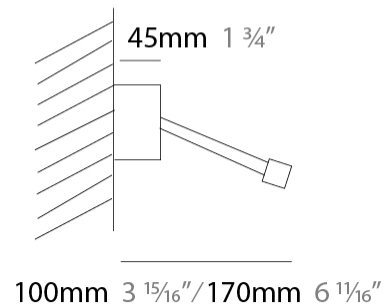

PROJECT	_____
TYPE	_____
SPECIFIER	_____
QUANTITY	_____
DATE	_____

YIPPIE SURFACE

D43049-

base number   Finish
Options

1. To build a product code in our configurator select the specify button on the base model # product page
2. To build a manual product code on this datasheet choose from the options listed below in blue font and add the suffix to the base model #

GENERAL

Series: Yippie
Brand: Icone
Division: Design
Mounting Type: Surface
Mounting Location: Wall
Subcategory: Picture Light

PHYSICAL

Shape: Rectangle
Length (mm): 900
Length (in): 35 ⁷/₁₆
Extension (mm): 500
Extension (in): 19 ¹¹/₁₆
Light Distribution: Direct / Indirect
Fixture Finish: [BBZ / CHR / MGD](#)
Fixture Material: Brass

ELECTRICAL

Lamp Type: LED
Input Wattage (W): 10.56
Dimming: Non-Dimmable
Driver Included: Yes
Driver Location: Integrated
Driver Type: Constant Voltage - Universal
Driver Class: Class 2
Input Voltage (V): 120 - 277
Output Voltage (V): 12
Upon Request: (See components) Remote: 0-10Vdc dimming

LED

Color Temperature (°K): 3000
Nominal Lumen (lm): 880
CRI: >90 CRI
Lamp Life (hrs): 50000

OPTICAL

RATINGS AND CERTIFICATIONS

Certified By: Certified for North American Standards
IP rating: IP20