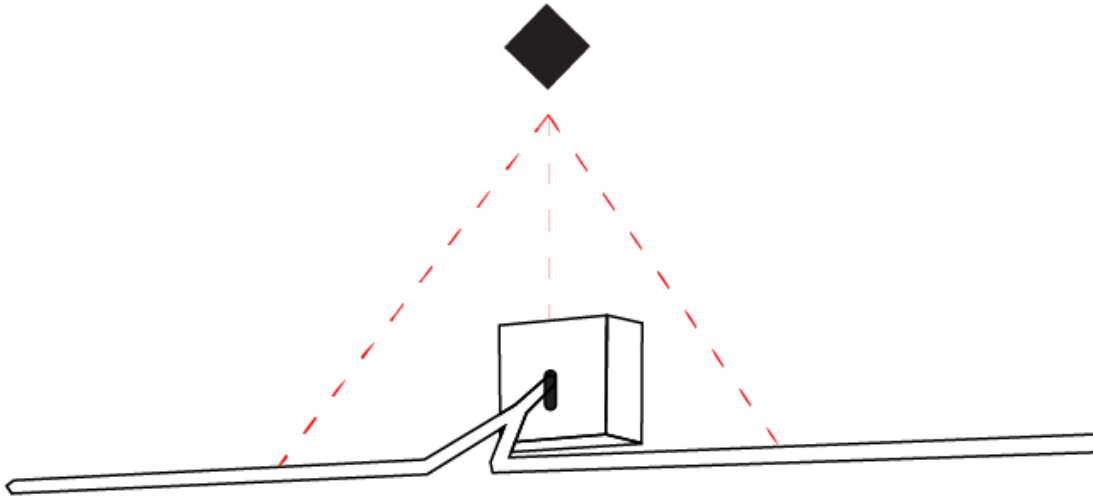

D43049-

PROJECT

TYPE

SPECIFIER

QUANTITY

DATE

D