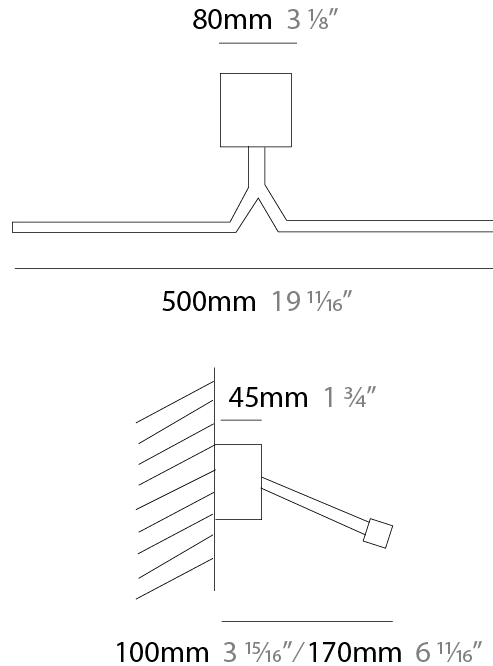

PROJECT	_____
TYPE	_____
SPECIFIER	_____
QUANTITY	_____
DATE	_____

YIPPIE SURFACE

D43047-

base number   Finish
Options

1. To build a product code in our configurator select the specify button on the base model # product page
2. To build a manual product code on this datasheet choose from the options listed below in blue font and add the suffix to the base model #

GENERAL

Series: Yippie _____
Brand: Icone _____
Division: Design _____
Mounting Type: Surface _____
Mounting Location: Wall _____
Subcategory: Picture Light _____

PHYSICAL

Shape: Rectangle _____
Length (mm): 500 _____
Length (in): 19 ¹¹/₁₆ _____
Extension (mm): 170 _____
Extension (in): 6 ¹¹/₁₆ _____
Light Distribution: Direct / Indirect _____
Fixture Finish: [BBZ](#) / [CHR](#) / [MGD](#) _____
Fixture Material: Brass _____

ELECTRICAL

Lamp Type: LED _____
Input Wattage (W): 4.8 _____
Dimming: Non-Dimmable _____
Driver Included: Yes _____
Driver Location: Integrated _____
Driver Type: Constant Voltage - Universal _____
Driver Class: Class 2 _____
Input Voltage (V): 120 - 277 _____
Output Voltage (V): 12 _____
Upon Request: (See components) Remote: 0-10Vdc dimming _____

LED

Color Temperature (°K): 2700 / 3000 _____
Nominal Lumen (lm): 440 _____
CRI: >90 CRI _____
Lamp Life (hrs): 50000 _____

OPTICAL

RATINGS AND CERTIFICATIONS

Certified By: Certified for North American Standards _____
IP rating: IP20 _____