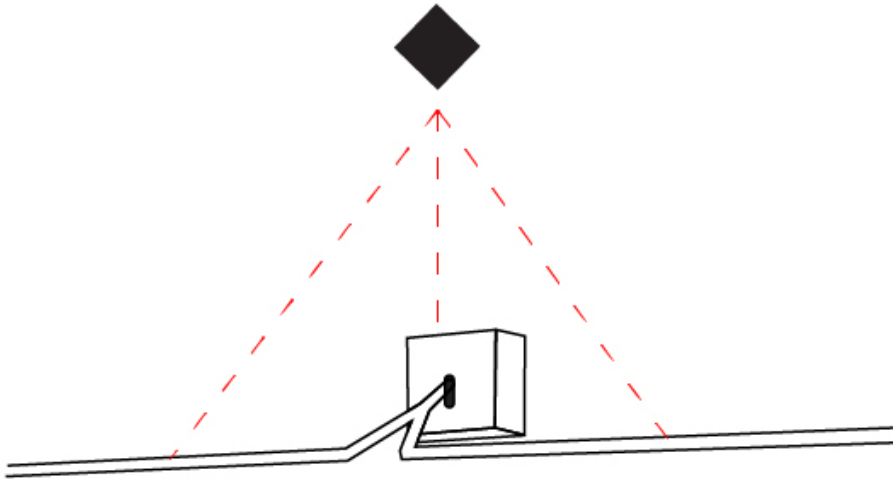

PROJECT

TYPE

SPECIFIER

QUANTITY

DATE