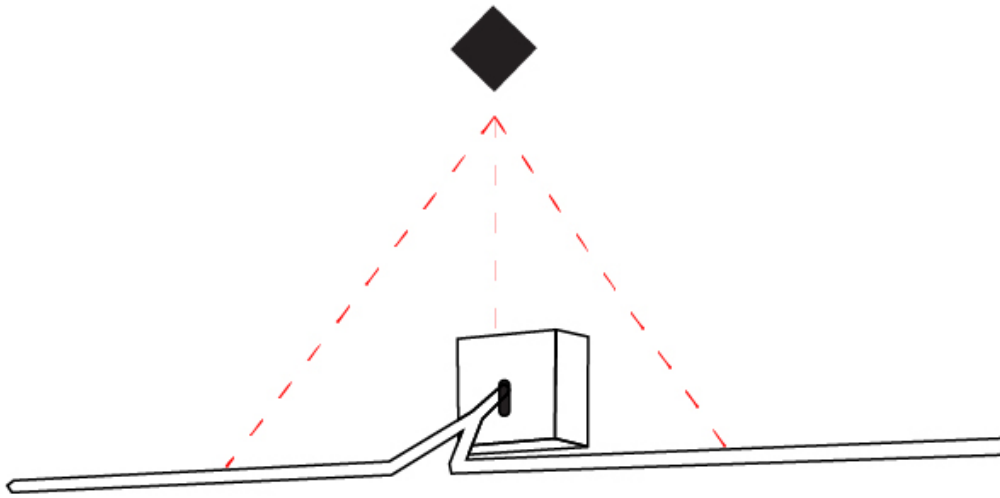

YIPPIE SURFACE

D43048-

PROJECT

TYPE

SPECIFIER

QUANTITY

DATE