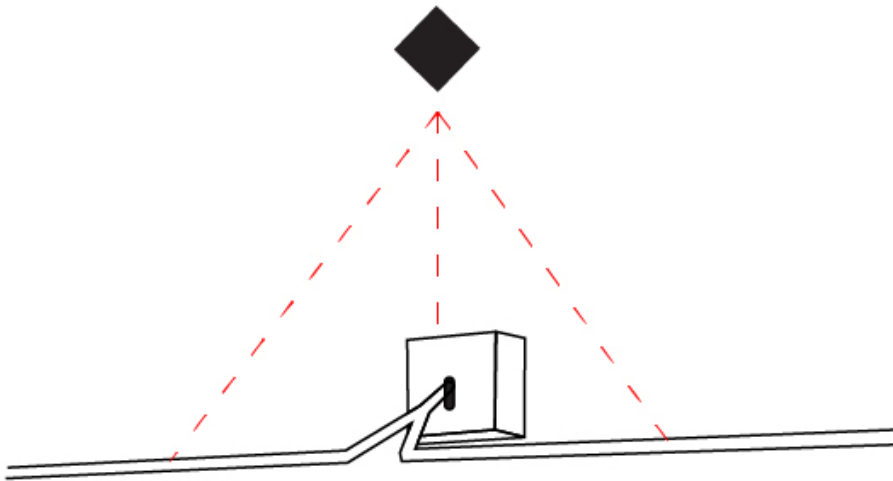

PROJECT

TYPE

SPECIFIER

QUANTITY

DATE