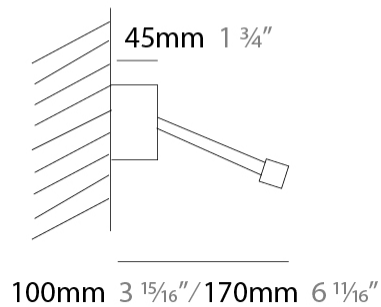

PROJECT	_____
TYPE	_____
SPECIFIER	_____
QUANTITY	_____
DATE	_____

YIPPIE SURFACE

D43049-

base number   Finish
Options

1. To build a product code in our configurator select the specify button on the base model # product page
2. To build a manual product code on this datasheet choose from the options listed below in blue font and add the suffix to the base model #

GENERAL

Series: Yippie
Brand: Icone
Division: Design
Mounting Type: Surface
Mounting Location: Wall
Subcategory: Picture Light

PHYSICAL

Shape: Rectangle
Length (mm): 900
Length (in): 35 ⁷/₁₆
Extension (mm): 500
Extension (in): 19 ¹¹/₁₆
Light Distribution: Direct / Indirect
Fixture Finish: [BBZ / CHR / MGD](#)
Fixture Material: Brass

ELECTRICAL

Lamp Type: LED
Input Wattage (W): 10.56
Dimming: Non-Dimmable
Driver Included: Yes
Driver Location: Integrated
Driver Type: Constant Voltage - Universal
Driver Class: Class 2
Input Voltage (V): 120 - 277
Output Voltage (V): 12
Upon Request: (See components) Remote: 0-10Vdc dimming

LED

Color Temperature (°K): 3000
Nominal Lumen (lm): 880
CRI: >90 CRI
Lamp Life (hrs): 50000

OPTICAL

RATINGS AND CERTIFICATIONS

Certified By: Certified for North American Standards
IP rating: IP20