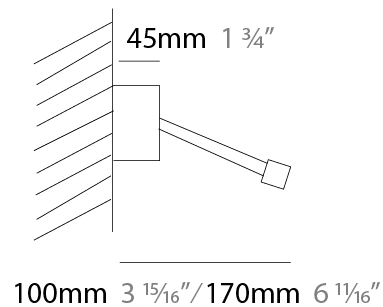

PROJECT	_____
TYPE	_____
SPECIFIER	_____
QUANTITY	_____
DATE	_____

YIPPIE SURFACE

D43047-

base number   Finish
Options

1. To build a product code in our configurator select the specify button on the base model # product page
2. To build a manual product code on this datasheet choose from the options listed below in blue font and add the suffix to the base model #

GENERAL

Series: Yippie _____
Partner: Icone _____
Division: Design _____
Installation: Surface _____
Product Type: Picture Light _____
Mounting Location: Wall _____
Light Distribution: Adjustable _____

PHYSICAL

Shape: Rectangle _____
Length (mm): 500 _____
Length (in): 19 ¹¹/₁₆ _____
Extension (mm): 170 _____
Extension (in): 6 ¹¹/₁₆ _____
Fixture Finish: [BBZ / CHR / MGD](#) _____
Fixture Material: Brass _____

ELECTRICAL

Lamp Type: LED _____
Input Wattage (W): 4.8 _____
Dimming: Non-Dimmable _____
Driver Included: Yes _____
Driver Location: Integrated _____
Driver Type: Constant Voltage - Universal _____
Driver Class: Class 2 _____
Input Voltage (V): 120 - 277 _____
Output Voltage (V): 12 _____
Upon Request: (See components) Remote: 0-10Vdc dimming _____

LED

Color Temperature (°K): 2700 / 3000 _____
Nominal Lumen (lm): 440 _____
CRI: >90 CRI _____
Lamp Life (hrs): 50000 _____

OPTICAL

RATINGS AND CERTIFICATIONS

Certified By: Certified for North American Standards _____
IP rating: IP20 _____