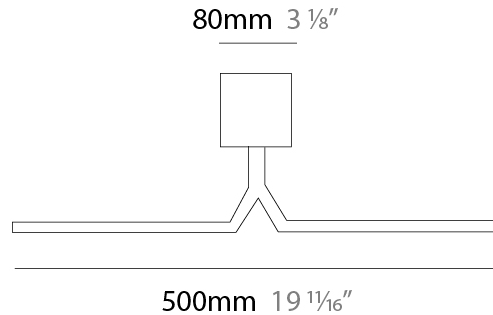

PROJECT	_____
TYPE	_____
SPECIFIER	_____
QUANTITY	_____
DATE	_____

YIPPIE SURFACE

D43047-

base number   Finish
Options

1. To build a product code in our configurator select the specify button on the base model # product page
2. To build a manual product code on this datasheet choose from the options listed below in blue font and add the suffix to the base model #

GENERAL

Series: Yippie _____
Partner: Icone _____
Division: Design _____
Installation: Surface _____
Product Type: Picture Light _____
Mounting Location: Wall _____
Light Distribution: Adjustable _____

PHYSICAL

Shape: Rectangle _____
Length (mm): 500 _____
Length (in): 19 ¹¹/₁₆ _____
Extension (mm): 170 _____
Extension (in): 6 ¹¹/₁₆ _____
Fixture Finish: [BBZ / CHR / MGD](#) _____
Fixture Material: Brass _____

ELECTRICAL

Lamp Type: LED _____
Input Wattage (W): 4.8 _____
Dimming: Non-Dimmable _____
Driver Included: Yes _____
Driver Location: Integrated _____
Driver Type: Constant Voltage - Universal _____
Driver Class: Class 2 _____
Input Voltage (V): 120 - 277 _____
Output Voltage (V): 12 _____
Upon Request: (See components) Remote: 0-10Vdc dimming _____

LED

Color Temperature (°K): 2700 / 3000 _____
Nominal Lumen (lm): 440 _____
CRI: >90 CRI _____
Lamp Life (hrs): 50000 _____

OPTICAL

RATINGS AND CERTIFICATIONS

Certified By: Certified for North American Standards _____
IP rating: IP20 _____