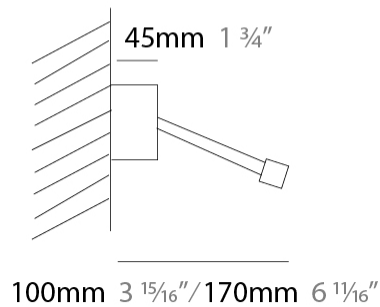

PROJECT	_____
TYPE	_____
SPECIFIER	_____
QUANTITY	_____
DATE	_____

YIPPIE SURFACE

D43048-

base number   Finish
Options

1. To build a product code in our configurator select the specify button on the base model # product page
2. To build a manual product code on this datasheet choose from the options listed below in blue font and add the suffix to the base model #

GENERAL

Series: Yippie
Brand: Icone
Division: Design
Mounting Type: Surface
Mounting Location: Wall
Subcategory: Picture Light

PHYSICAL

Shape: Rectangle
Length (mm): 700
Length (in): 27 ⁹/₁₆
Extension (mm): 500
Extension (in): 19 ¹¹/₁₆
Light Distribution: Direct / Indirect
Fixture Finish: [BBZ / CHR / MGD](#)
Fixture Material: Brass

ELECTRICAL

Lamp Type: LED
Input Wattage (W): 7.92
Dimming: Non-Dimmable
Driver Included: Yes
Driver Location: Integrated
Driver Type: Constant Voltage - Universal
Driver Class: Class 2
Input Voltage (V): 120 - 277
Output Voltage (V): 12
Upon Request: (See components) Remote: 0-10Vdc dimming

LED

Color Temperature (°K): 3000
Nominal Lumen (lm): 660
CRI: >90 CRI
Lamp Life (hrs): 50000

OPTICAL

RATINGS AND CERTIFICATIONS

Certified By: Certified for North American Standards
IP rating: IP20