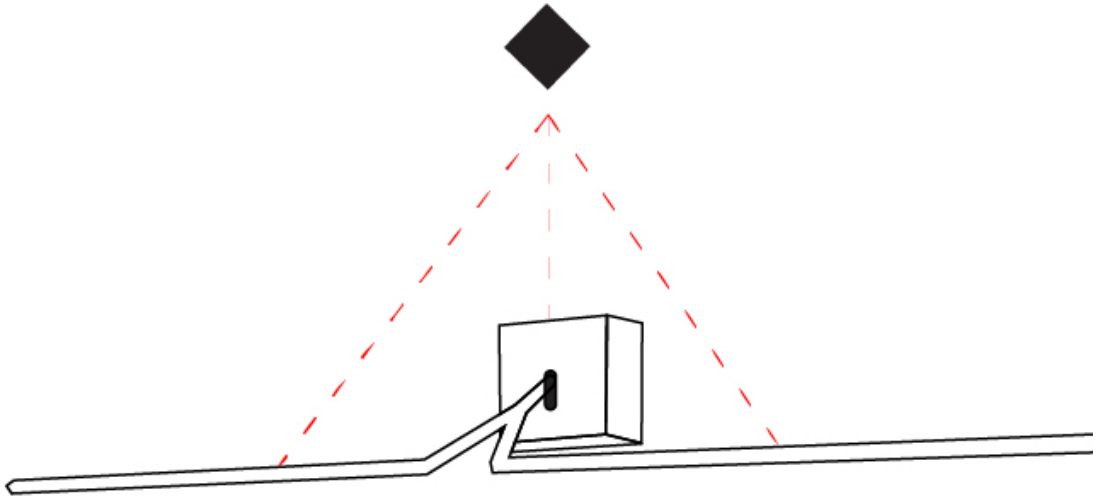

D43049-

PROJECT

TYPE

SPECIFIER

QUANTITY

DATE

D