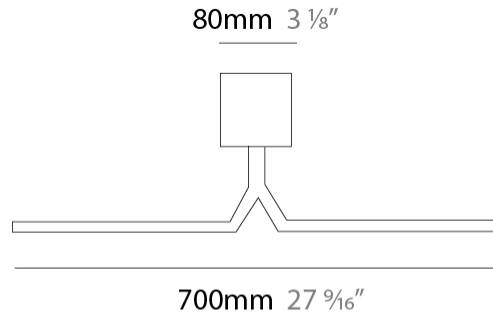

PROJECT	_____
TYPE	_____
SPECIFIER	_____
QUANTITY	_____
DATE	_____

YIPPIE SURFACE

D43048-

base number   Finish
Options

1. To build a product code in our configurator select the specify button on the base model # product page
2. To build a manual product code on this datasheet choose from the options listed below in blue font and add the suffix to the base model #

GENERAL

Series: Yippie
Brand: Icone
Division: Design
Mounting Type: Surface
Mounting Location: Wall
Subcategory: Picture Light

PHYSICAL

Shape: Rectangle
Length (mm): 700
Length (in): 27 ⁹/₁₆
Extension (mm): 500
Extension (in): 19 ¹¹/₁₆
Light Distribution: Direct / Indirect
Fixture Finish: [BBZ / CHR / MGD](#)
Fixture Material: Brass

ELECTRICAL

Lamp Type: LED
Input Wattage (W): 7.92
Dimming: Non-Dimmable
Driver Included: Yes
Driver Location: Integrated
Driver Type: Constant Voltage - Universal
Driver Class: Class 2
Input Voltage (V): 120 - 277
Output Voltage (V): 12
Upon Request: (See components) Remote: 0-10Vdc dimming

LED

Color Temperature (°K): 3000
Nominal Lumen (lm): 660
CRI: >90 CRI
Lamp Life (hrs): 50000

OPTICAL

RATINGS AND CERTIFICATIONS

Certified By: Certified for North American Standards
IP rating: IP20