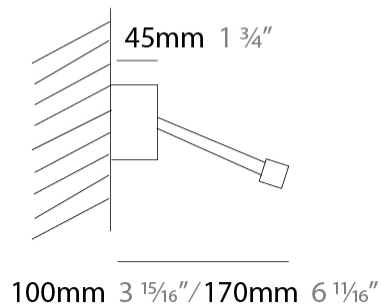

PROJECT	
TYPE	
SPECIFIER	
QUANTITY	
DATE	

YIPPIE SURFACE

D43048-

base number   Finish
Options

1. To build a product code in our configurator select the specify button on the base model # product page
2. To build a manual product code on this datasheet choose from the options listed below in blue font and add the suffix to the base model #

GENERAL

Series: Yippie
Brand: Icone
Division: Design
Mounting Type: Surface
Mounting Location: Wall
Subcategory: Picture Light

PHYSICAL

Shape: Rectangle
Length (mm): 700
Length (in): 27 ⁹/₁₆
Extension (mm): 500
Extension (in): 19 ¹¹/₁₆
Light Distribution: Direct / Indirect
Fixture Finish: [BBZ / CHR / MGD](#)
Fixture Material: Brass

ELECTRICAL

Lamp Type: LED
Input Wattage (W): 7.92
Dimming: Non-Dimmable
Driver Included: Yes
Driver Location: Integrated
Driver Type: Constant Voltage - Universal
Driver Class: Class 2
Input Voltage (V): 120 - 277
Output Voltage (V): 12
Upon Request: (See components) Remote: 0-10Vdc dimming

LED

Color Temperature (°K): 3000
Nominal Lumen (lm): 660
CRI: >90 CRI
Lamp Life (hrs): 50000

OPTICAL

RATINGS AND CERTIFICATIONS

Certified By: Certified for North American Standards
IP rating: IP20