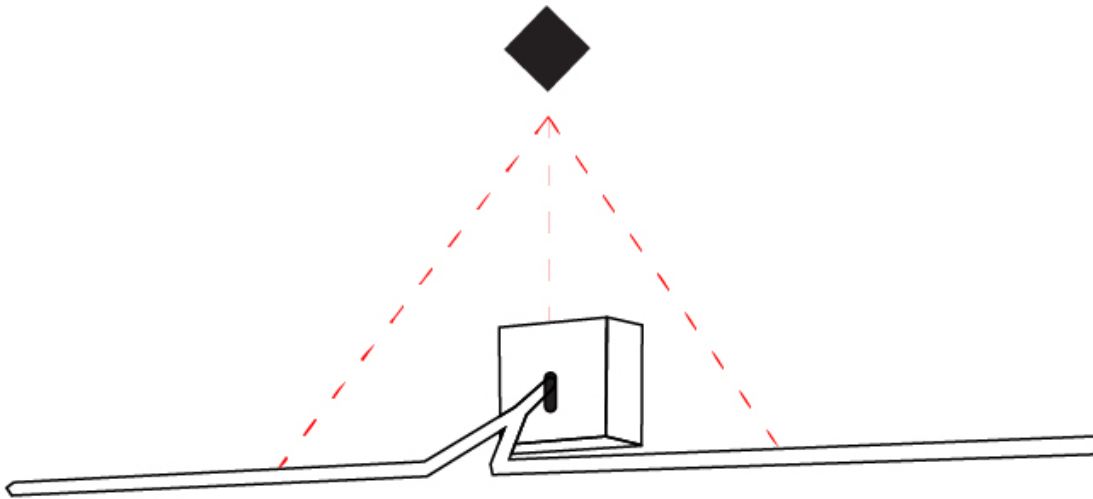

D43049-

PROJECT

TYPE

SPECIFIER

QUANTITY

DATE

D