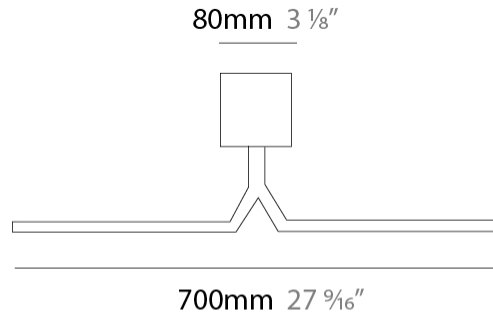

PROJECT	
TYPE	
SPECIFIER	
QUANTITY	
DATE	

YIPPIE SURFACE

D43048-

base number   Finish
Options

1. To build a product code in our configurator select the specify button on the base model # product page
2. To build a manual product code on this datasheet choose from the options listed below in blue font and add the suffix to the base model #

GENERAL

Series: Yippie
Brand: Icone
Division: Design
Mounting Type: Surface
Mounting Location: Wall
Subcategory: Picture Light

PHYSICAL

Shape: Rectangle
Length (mm): 700
Length (in): 27 ⁹/₁₆
Extension (mm): 500
Extension (in): 19 ¹¹/₁₆
Light Distribution: Direct / Indirect
Fixture Finish: [BBZ / CHR / MGD](#)
Fixture Material: Brass

ELECTRICAL

Lamp Type: LED
Input Wattage (W): 7.92
Dimming: Non-Dimmable
Driver Included: Yes
Driver Location: Integrated
Driver Type: Constant Voltage - Universal
Driver Class: Class 2
Input Voltage (V): 120 - 277
Output Voltage (V): 12
Upon Request: (See components) Remote: 0-10Vdc dimming

LED

Color Temperature (°K): 3000
Nominal Lumen (lm): 660
CRI: >90 CRI
Lamp Life (hrs): 50000

OPTICAL

RATINGS AND CERTIFICATIONS

Certified By: Certified for North American Standards
IP rating: IP20