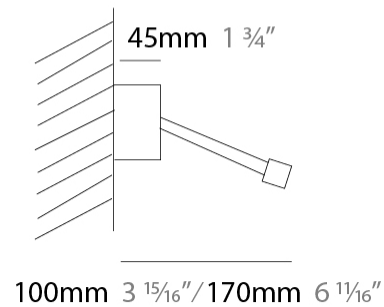

PROJECT	_____
TYPE	_____
SPECIFIER	_____
QUANTITY	_____
DATE	_____

YIPPIE SURFACE

D43048-

base number   Finish
Options

1. To build a product code in our configurator select the specify button on the base model # product page
2. To build a manual product code on this datasheet choose from the options listed below in blue font and add the suffix to the base model #

GENERAL

Series: Yippie
Brand: Icone
Division: Design
Mounting Type: Surface
Mounting Location: Wall
Subcategory: Picture Light

PHYSICAL

Shape: Rectangle
Length (mm): 700
Length (in): 27 ⁹/₁₆
Extension (mm): 500
Extension (in): 19 ¹¹/₁₆
Light Distribution: Direct / Indirect
Fixture Finish: [BBZ / CHR / MGD](#)
Fixture Material: Brass

ELECTRICAL

Lamp Type: LED
Input Wattage (W): 7.92
Dimming: Non-Dimmable
Driver Included: Yes
Driver Location: Integrated
Driver Type: Constant Voltage - Universal
Driver Class: Class 2
Input Voltage (V): 120 - 277
Output Voltage (V): 12
Upon Request: (See components) Remote: 0-10Vdc dimming

LED

Color Temperature (°K): 3000
Nominal Lumen (lm): 660
CRI: >90 CRI
Lamp Life (hrs): 50000

OPTICAL

RATINGS AND CERTIFICATIONS

Certified By: Certified for North American Standards
IP rating: IP20