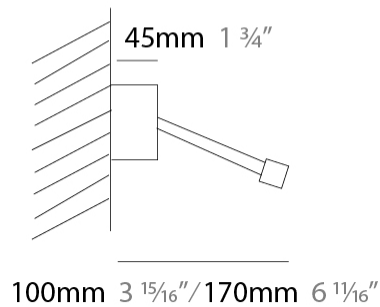

PROJECT	_____
TYPE	_____
SPECIFIER	_____
QUANTITY	_____
DATE	_____

YIPPIE SURFACE

D43049-

base number   Finish
Options

1. To build a product code in our configurator select the specify button on the base model # product page
2. To build a manual product code on this datasheet choose from the options listed below in blue font and add the suffix to the base model #

GENERAL

Series: Yippie
Brand: Icone
Division: Design
Mounting Type: Surface
Mounting Location: Wall
Subcategory: Picture Light

PHYSICAL

Shape: Rectangle
Length (mm): 900
Length (in): 35 ⁷/₁₆
Extension (mm): 500
Extension (in): 19 ¹¹/₁₆
Light Distribution: Direct / Indirect
Fixture Finish: [BBZ / CHR / MGD](#)
Fixture Material: Brass

ELECTRICAL

Lamp Type: LED
Input Wattage (W): 10.56
Dimming: Non-Dimmable
Driver Included: Yes
Driver Location: Integrated
Driver Type: Constant Voltage - Universal
Driver Class: Class 2
Input Voltage (V): 120 - 277
Output Voltage (V): 12
Upon Request: (See components) Remote: 0-10Vdc dimming

LED

Color Temperature (°K): 3000
Nominal Lumen (lm): 880
CRI: >90 CRI
Lamp Life (hrs): 50000

OPTICAL

RATINGS AND CERTIFICATIONS

Certified By: Certified for North American Standards
IP rating: IP20