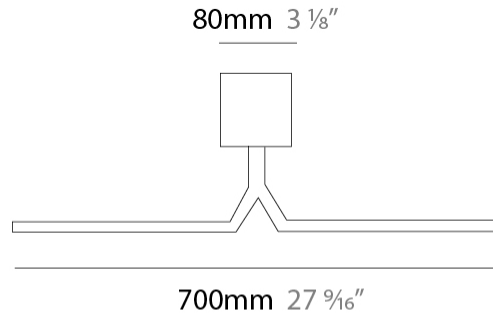

PROJECT	_____
TYPE	_____
SPECIFIER	_____
QUANTITY	_____
DATE	_____

YIPPIE SURFACE

D43048-

base number   Finish
Options

1. To build a product code in our configurator select the specify button on the base model # product page
2. To build a manual product code on this datasheet choose from the options listed below in blue font and add the suffix to the base model #

GENERAL

Series: Yippie
Brand: Icone
Division: Design
Mounting Type: Surface
Mounting Location: Wall
Subcategory: Picture Light

PHYSICAL

Shape: Rectangle
Length (mm): 700
Length (in): 27 ⁹/₁₆
Extension (mm): 500
Extension (in): 19 ¹¹/₁₆
Light Distribution: Direct / Indirect
Fixture Finish: [BBZ / CHR / MGD](#)
Fixture Material: Brass

ELECTRICAL

Lamp Type: LED
Input Wattage (W): 7.92
Dimming: Non-Dimmable
Driver Included: Yes
Driver Location: Integrated
Driver Type: Constant Voltage - Universal
Driver Class: Class 2
Input Voltage (V): 120 - 277
Output Voltage (V): 12
Upon Request: (See components) Remote: 0-10Vdc dimming

LED

Color Temperature (°K): 3000
Nominal Lumen (lm): 660
CRI: >90 CRI
Lamp Life (hrs): 50000

OPTICAL

RATINGS AND CERTIFICATIONS

Certified By: Certified for North American Standards
IP rating: IP20