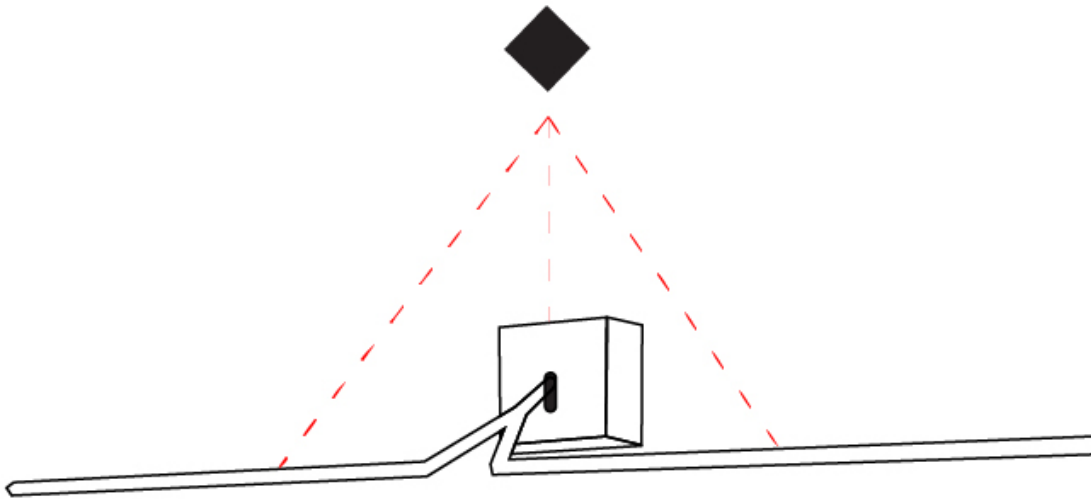

D43049-

PROJECT

TYPE

SPECIFIER

QUANTITY

DATE

D