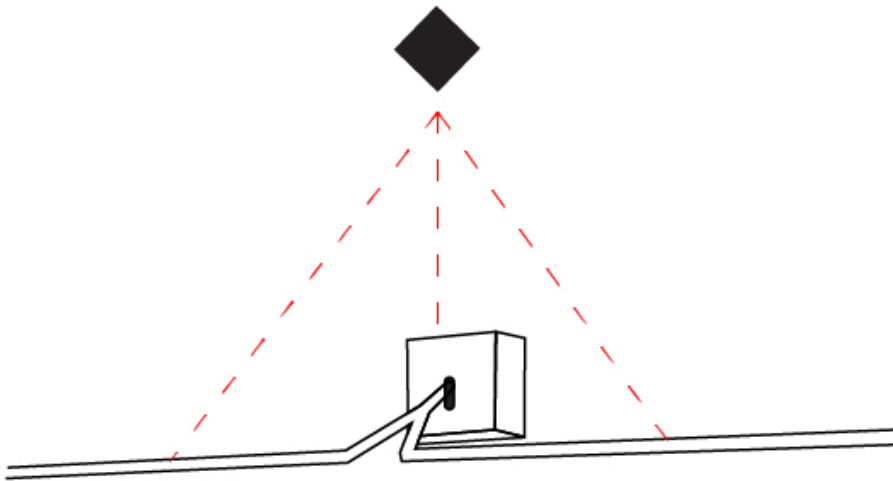

D43047-

PROJECT

TYPE

SPECIFIER

QUANTITY

DATE

D