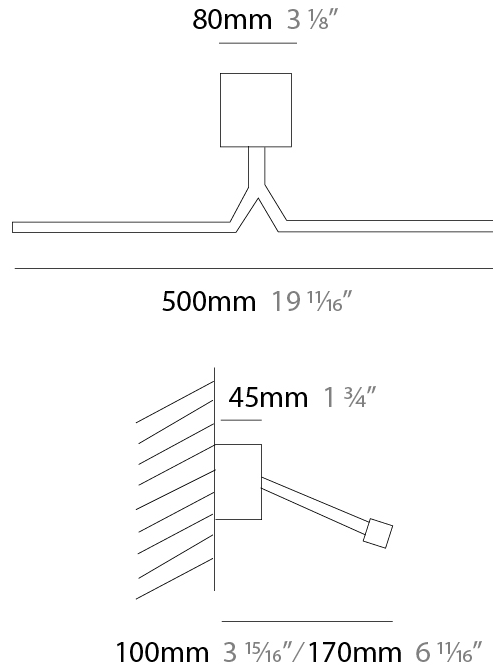

PROJECT	_____
TYPE	_____
SPECIFIER	_____
QUANTITY	_____
DATE	_____

YIPPIE SURFACE

D43047-

base number   Finish
Options

1. To build a product code in our configurator select the specify button on the base model # product page
2. To build a manual product code on this datasheet choose from the options listed below in blue font and add the suffix to the base model #

GENERAL

Series: Yippie _____
Brand: Icone _____
Division: Design _____
Mounting Type: Surface _____
Mounting Location: Wall _____
Subcategory: Picture Light _____

PHYSICAL

Shape: Rectangle _____
Length (mm): 500 _____
Length (in): 19 ¹¹/₁₆ _____
Extension (mm): 170 _____
Extension (in): 6 ¹¹/₁₆ _____
Light Distribution: Direct / Indirect _____
Fixture Finish: [BBZ / CHR / MGD](#) _____
Fixture Material: Brass _____

ELECTRICAL

Lamp Type: LED _____
Input Wattage (W): 4.8 _____
Dimming: Non-Dimmable _____
Driver Included: Yes _____
Driver Location: Integrated _____
Driver Type: Constant Voltage - Universal _____
Driver Class: Class 2 _____
Input Voltage (V): 120 - 277 _____
Output Voltage (V): 12 _____
Upon Request: (See components) Remote: 0-10Vdc dimming _____

LED

Color Temperature (°K): 2700 / 3000 _____
Nominal Lumen (lm): 440 _____
CRI: >90 CRI _____
Lamp Life (hrs): 50000 _____

OPTICAL

RATINGS AND CERTIFICATIONS

Certified By: Certified for North American Standards _____
IP rating: IP20 _____