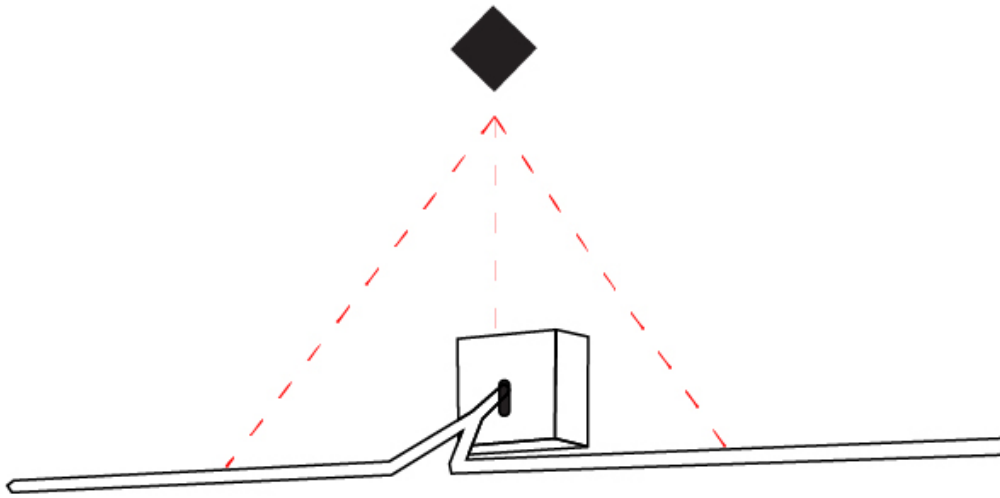

D43048-

PROJECT

TYPE

SPECIFIER

QUANTITY

DATE

D