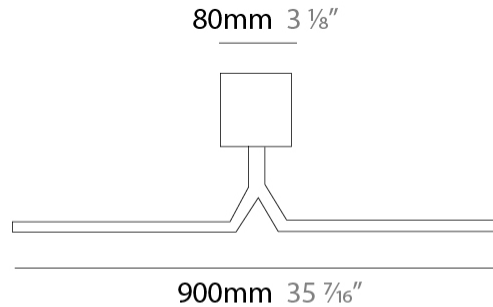

PROJECT	_____
TYPE	_____
SPECIFIER	_____
QUANTITY	_____
DATE	_____

YIPPIE SURFACE

D43049-

base number   Finish
Options

1. To build a product code in our configurator select the specify button on the base model # product page
2. To build a manual product code on this datasheet choose from the options listed below in blue font and add the suffix to the base model #

GENERAL

Series: Yippie
Brand: Icone
Division: Design
Mounting Type: Surface
Mounting Location: Wall
Subcategory: Picture Light

PHYSICAL

Shape: Rectangle
Length (mm): 900
Length (in): 35 ⁷/₁₆
Extension (mm): 500
Extension (in): 19 ¹¹/₁₆
Light Distribution: Direct / Indirect
Fixture Finish: [BBZ / CHR / MGD](#)
Fixture Material: Brass

ELECTRICAL

Lamp Type: LED
Input Wattage (W): 10.56
Dimming: Non-Dimmable
Driver Included: Yes
Driver Location: Integrated
Driver Type: Constant Voltage - Universal
Driver Class: Class 2
Input Voltage (V): 120 - 277
Output Voltage (V): 12
Upon Request: (See components) Remote: 0-10Vdc dimming

LED

Color Temperature (°K): 3000
Nominal Lumen (lm): 880
CRI: >90 CRI
Lamp Life (hrs): 50000

OPTICAL

RATINGS AND CERTIFICATIONS

Certified By: Certified for North American Standards
IP rating: IP20