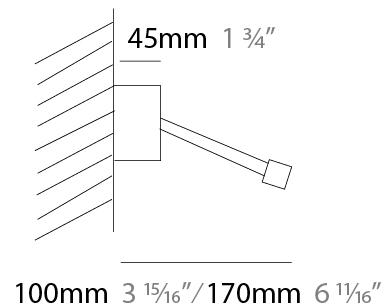

PROJECT	
TYPE	
SPECIFIER	
QUANTITY	
DATE	

YIPPIE SURFACE

D43047-

base number   Finish
Options

1. To build a product code in our configurator select the specify button on the base model # product page
2. To build a manual product code on this datasheet choose from the options listed below in blue font and add the suffix to the base model #

GENERAL

Series: Yippie
Brand: Icone
Division: Design
Mounting Type: Surface
Mounting Location: Wall
Subcategory: Picture Light

PHYSICAL

Shape: Rectangle
Length (mm): 500
Length (in): 19 ¹¹/₁₆
Extension (mm): 170
Extension (in): 6 ¹¹/₁₆
Light Distribution: Direct / Indirect
Fixture Finish: [BBZ / CHR / MGD](#)
Fixture Material: Brass

ELECTRICAL

Lamp Type: LED
Input Wattage (W): 4.8
Dimming: Non-Dimmable
Driver Included: Yes
Driver Location: Integrated
Driver Type: Constant Voltage - Universal
Driver Class: Class 2
Input Voltage (V): 120 - 277
Output Voltage (V): 12
Upon Request: (See components) Remote: 0-10Vdc dimming

LED

Color Temperature (°K): 2700 / 3000
Nominal Lumen (lm): 440
CRI: >90 CRI
Lamp Life (hrs): 50000

OPTICAL

RATINGS AND CERTIFICATIONS

Certified By: Certified for North American Standards
IP rating: IP20