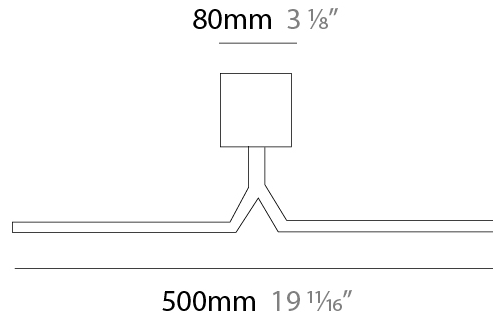

PROJECT	
TYPE	
SPECIFIER	
QUANTITY	
DATE	

YIPPIE SURFACE

D43047-

base number   Finish
Options

1. To build a product code in our configurator select the specify button on the base model # product page
2. To build a manual product code on this datasheet choose from the options listed below in blue font and add the suffix to the base model #

GENERAL

Series: Yippie
Brand: Icone
Division: Design
Mounting Type: Surface
Mounting Location: Wall
Subcategory: Picture Light

PHYSICAL

Shape: Rectangle
Length (mm): 500
Length (in): 19 ¹¹/₁₆
Extension (mm): 170
Extension (in): 6 ¹¹/₁₆
Light Distribution: Direct / Indirect
Fixture Finish: [BBZ / CHR / MGD](#)
Fixture Material: Brass

ELECTRICAL

Lamp Type: LED
Input Wattage (W): 4.8
Dimming: Non-Dimmable
Driver Included: Yes
Driver Location: Integrated
Driver Type: Constant Voltage - Universal
Driver Class: Class 2
Input Voltage (V): 120 - 277
Output Voltage (V): 12
Upon Request: (See components) Remote: 0-10Vdc dimming

LED

Color Temperature (°K): 2700 / 3000
Nominal Lumen (lm): 440
CRI: >90 CRI
Lamp Life (hrs): 50000

OPTICAL

RATINGS AND CERTIFICATIONS

Certified By: Certified for North American Standards
IP rating: IP20