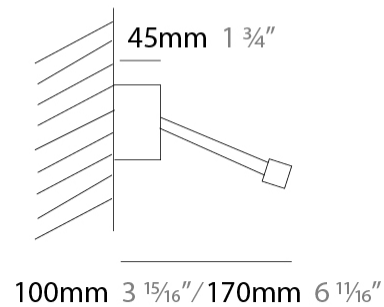

PROJECT	_____
TYPE	_____
SPECIFIER	_____
QUANTITY	_____
DATE	_____

YIPPIE SURFACE

D43048-

base number   Finish
Options

1. To build a product code in our configurator select the specify button on the base model # product page
2. To build a manual product code on this datasheet choose from the options listed below in blue font and add the suffix to the base model #

GENERAL

Series: Yippie _____
Partner: Icone _____
Division: Design _____
Installation: Surface _____
Product Type: Picture Light _____
Mounting Location: Wall _____
Light Distribution: Adjustable _____

PHYSICAL

Shape: Rectangle _____
Length (mm): 700 _____
Length (in): 27 ⁹/₁₆ _____
Extension (mm): 500 _____
Extension (in): 19 ¹¹/₁₆ _____
Fixture Finish: [BBZ / CHR / MGD](#) _____
Fixture Material: Brass _____

ELECTRICAL

Lamp Type: LED _____
Input Wattage (W): 7.92 _____
Dimming: Non-Dimmable _____
Driver Included: Yes _____
Driver Location: Integrated _____
Driver Type: Constant Voltage - Universal _____
Driver Class: Class 2 _____
Input Voltage (V): 120 - 277 _____
Output Voltage (V): 12 _____
Upon Request: (See components) Remote: 0-10Vdc dimming _____

LED

Color Temperature (°K): 3000 _____
Nominal Lumen (lm): 660 _____
CRI: >90 CRI _____
Lamp Life (hrs): 50000 _____

OPTICAL

RATINGS AND CERTIFICATIONS

Certified By: Certified for North American Standards _____
IP rating: IP20 _____