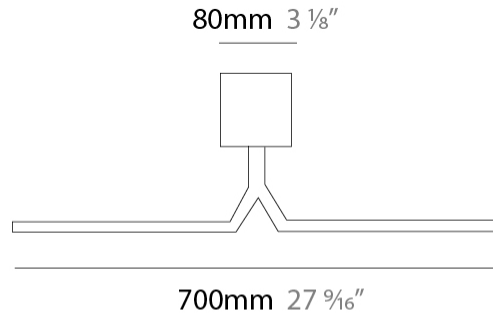

PROJECT	_____
TYPE	_____
SPECIFIER	_____
QUANTITY	_____
DATE	_____

YIPPIE SURFACE

D43048-

base number   Finish
Options

1. To build a product code in our configurator select the specify button on the base model # product page
2. To build a manual product code on this datasheet choose from the options listed below in blue font and add the suffix to the base model #

GENERAL

Series: Yippie _____
Partner: Icone _____
Division: Design _____
Installation: Surface _____
Product Type: Picture Light _____
Mounting Location: Wall _____
Light Distribution: Adjustable _____

PHYSICAL

Shape: Rectangle _____
Length (mm): 700 _____
Length (in): 27 ⁹/₁₆ _____
Extension (mm): 500 _____
Extension (in): 19 ¹¹/₁₆ _____
Fixture Finish: [BBZ / CHR / MGD](#) _____
Fixture Material: Brass _____

ELECTRICAL

Lamp Type: LED _____
Input Wattage (W): 7.92 _____
Dimming: Non-Dimmable _____
Driver Included: Yes _____
Driver Location: Integrated _____
Driver Type: Constant Voltage - Universal _____
Driver Class: Class 2 _____
Input Voltage (V): 120 - 277 _____
Output Voltage (V): 12 _____
Upon Request: (See components) Remote: 0-10Vdc dimming _____

LED

Color Temperature (°K): 3000 _____
Nominal Lumen (lm): 660 _____
CRI: >90 CRI _____
Lamp Life (hrs): 50000 _____

OPTICAL

RATINGS AND CERTIFICATIONS

Certified By: Certified for North American Standards _____
IP rating: IP20 _____