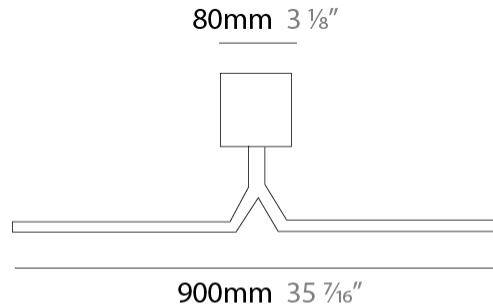

PROJECT	_____
TYPE	_____
SPECIFIER	_____
QUANTITY	_____
DATE	_____

YIPPIE SURFACE

D43049-

base number   Finish
Options

1. To build a product code in our configurator select the specify button on the base model # product page
2. To build a manual product code on this datasheet choose from the options listed below in blue font and add the suffix to the base model #

GENERAL

Series: Yippie _____
Partner: Icone _____
Division: Design _____
Installation: Surface _____
Product Type: Picture Light _____
Mounting Location: Wall _____
Light Distribution: Adjustable _____

PHYSICAL

Shape: Rectangle _____
Length (mm): 900 _____
Length (in): 35 7/16 _____
Extension (mm): 500 _____
Extension (in): 19 11/16 _____
Fixture Finish: [BBZ / CHR / MGD](#) _____
Fixture Material: Brass _____

ELECTRICAL

Lamp Type: LED _____
Input Wattage (W): 10.56 _____
Dimming: Non-Dimmable _____
Driver Included: Yes _____
Driver Location: Integrated _____
Driver Type: Constant Voltage - Universal _____
Driver Class: Class 2 _____
Input Voltage (V): 120 - 277 _____
Output Voltage (V): 12 _____
Upon Request: (See components) Remote: 0-10Vdc dimming _____

LED

Color Temperature (°K): 3000 _____
Nominal Lumen (lm): 880 _____
CRI: >90 CRI _____
Lamp Life (hrs): 50000 _____

OPTICAL

RATINGS AND CERTIFICATIONS

Certified By: Certified for North American Standards _____
IP rating: IP20 _____