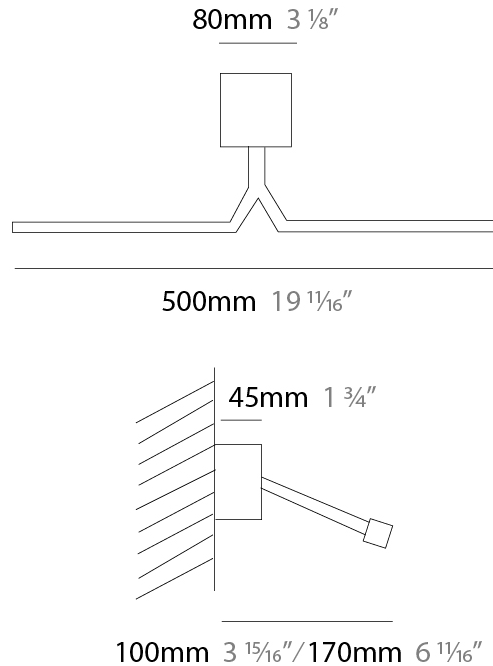

PROJECT	_____
TYPE	_____
SPECIFIER	_____
QUANTITY	_____
DATE	_____

YIPPIE SURFACE

D43047-

base number   Finish
Options

1. To build a product code in our configurator select the specify button on the base model # product page
2. To build a manual product code on this datasheet choose from the options listed below in blue font and add the suffix to the base model #

GENERAL

Series: Yippie _____
Partner: Icone _____
Division: Design _____
Installation: Surface _____
Product Type: Picture Light _____
Mounting Location: Wall _____
Light Distribution: Adjustable _____

PHYSICAL

Shape: Rectangle _____
Length (mm): 500 _____
Length (in): 19 ¹¹/₁₆ _____
Extension (mm): 170 _____
Extension (in): 6 ¹¹/₁₆ _____
[Fixture Finish: BBZ / CHR / MGD](#) _____
Fixture Material: Brass _____

ELECTRICAL

Lamp Type: LED _____
Input Wattage (W): 4.8 _____
Dimming: Non-Dimmable _____
Driver Included: Yes _____
Driver Location: Integrated _____
Driver Type: Constant Voltage - Universal _____
Driver Class: Class 2 _____
Input Voltage (V): 120 - 277 _____
Output Voltage (V): 12 _____
Upon Request: (See components) Remote: 0-10Vdc dimming _____

LED

Color Temperature (°K): 2700 / 3000 _____
Nominal Lumen (lm): 440 _____
CRI: >90 CRI _____
Lamp Life (hrs): 50000 _____

OPTICAL

RATINGS AND CERTIFICATIONS

Certified By: Certified for North American Standards _____
IP rating: IP20 _____