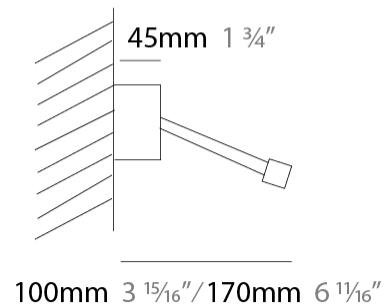

PROJECT	_____
TYPE	_____
SPECIFIER	_____
QUANTITY	_____
DATE	_____

YIPPIE SURFACE

D43049-

base number   Finish
Options

1. To build a product code in our configurator select the specify button on the base model # product page
2. To build a manual product code on this datasheet choose from the options listed below in blue font and add the suffix to the base model #

GENERAL

Series: Yippie _____
Partner: Icone _____
Division: Design _____
Installation: Surface _____
Product Type: Picture Light _____
Mounting Location: Wall _____
Light Distribution: Adjustable _____

PHYSICAL

Shape: Rectangle _____
Length (mm): 900 _____
Length (in): 35 7/16 _____
Extension (mm): 500 _____
Extension (in): 19 11/16 _____
Fixture Finish: [BBZ / CHR / MGD](#) _____
Fixture Material: Brass _____

ELECTRICAL

Lamp Type: LED _____
Input Wattage (W): 10.56 _____
Dimming: Non-Dimmable _____
Driver Included: Yes _____
Driver Location: Integrated _____
Driver Type: Constant Voltage - Universal _____
Driver Class: Class 2 _____
Input Voltage (V): 120 - 277 _____
Output Voltage (V): 12 _____
Upon Request: (See components) Remote: 0-10Vdc dimming _____

LED

Color Temperature (°K): 3000 _____
Nominal Lumen (lm): 880 _____
CRI: >90 CRI _____
Lamp Life (hrs): 50000 _____

OPTICAL

RATINGS AND CERTIFICATIONS

Certified By: Certified for North American Standards _____
IP rating: IP20 _____