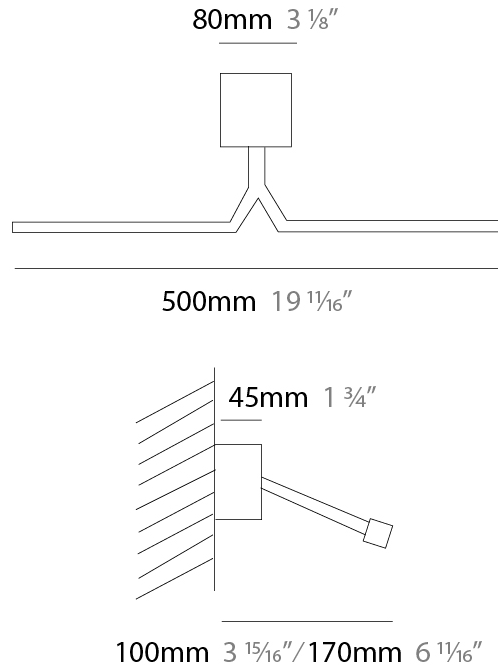

PROJECT	_____
TYPE	_____
SPECIFIER	_____
QUANTITY	_____
DATE	_____

YIPPIE SURFACE

D43047-

base number   Finish
Options

1. To build a product code in our configurator select the specify button on the base model # product page
2. To build a manual product code on this datasheet choose from the options listed below in blue font and add the suffix to the base model #

GENERAL

Series: Yippie _____
Brand: Icone _____
Division: Design _____
Mounting Type: Surface _____
Mounting Location: Wall _____
Subcategory: Picture Light _____

PHYSICAL

Shape: Rectangle _____
Length (mm): 500 _____
Length (in): 19 ¹¹/₁₆ _____
Extension (mm): 170 _____
Extension (in): 6 ¹¹/₁₆ _____
Light Distribution: Direct / Indirect _____
Fixture Finish: [BBZ](#) / [CHR](#) / [MGD](#) _____
Fixture Material: Brass _____

ELECTRICAL

Lamp Type: LED _____
Input Wattage (W): 4.8 _____
Dimming: Non-Dimmable _____
Driver Included: Yes _____
Driver Location: Integrated _____
Driver Type: Constant Voltage - Universal _____
Driver Class: Class 2 _____
Input Voltage (V): 120 - 277 _____
Output Voltage (V): 12 _____
Upon Request: (See components) Remote: 0-10Vdc dimming _____

LED

Color Temperature (°K): 2700 / 3000 _____
Nominal Lumen (lm): 440 _____
CRI: >90 CRI _____
Lamp Life (hrs): 50000 _____

OPTICAL

RATINGS AND CERTIFICATIONS

Certified By: Certified for North American Standards _____
IP rating: IP20 _____