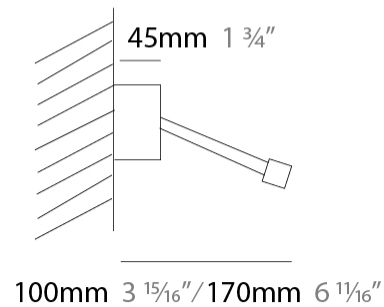

PROJECT	_____
TYPE	_____
SPECIFIER	_____
QUANTITY	_____
DATE	_____

YIPPIE SURFACE

D43049-

base number   Finish
Options

1. To build a product code in our configurator select the specify button on the base model # product page
2. To build a manual product code on this datasheet choose from the options listed below in blue font and add the suffix to the base model #

GENERAL

Series: Yippie _____
Brand: Icone _____
Division: Design _____
Mounting Type: Surface _____
Mounting Location: Wall _____
Subcategory: Picture Light _____

PHYSICAL

Shape: Rectangle _____
Length (mm): 900 _____
Length (in): 35 ⁷/₁₆ _____
Extension (mm): 500 _____
Extension (in): 19 ¹¹/₁₆ _____
Light Distribution: Direct / Indirect _____
Fixture Finish: [BBZ / CHR / MGD](#) _____
Fixture Material: Brass _____

ELECTRICAL

Lamp Type: LED _____
Input Wattage (W): 10.56 _____
Dimming: Non-Dimmable _____
Driver Included: Yes _____
Driver Location: Integrated _____
Driver Type: Constant Voltage - Universal _____
Driver Class: Class 2 _____
Input Voltage (V): 120 - 277 _____
Output Voltage (V): 12 _____
Upon Request: (See components) Remote: 0-10Vdc dimming _____

LED

Color Temperature (°K): 3000 _____
Nominal Lumen (lm): 880 _____
CRI: >90 CRI _____
Lamp Life (hrs): 50000 _____

OPTICAL

RATINGS AND CERTIFICATIONS

Certified By: Certified for North American Standards _____
IP rating: IP20 _____