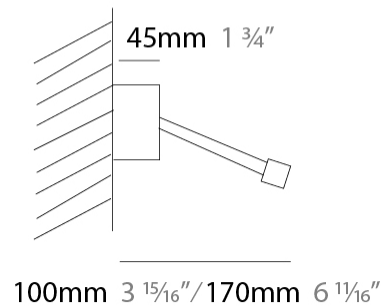

PROJECT	_____
TYPE	_____
SPECIFIER	_____
QUANTITY	_____
DATE	_____

YIPPIE SURFACE

D43048-

base number   Finish
Options

1. To build a product code in our configurator select the specify button on the base model # product page
2. To build a manual product code on this datasheet choose from the options listed below in blue font and add the suffix to the base model #

GENERAL

Series: Yippie _____
Brand: Icone _____
Division: Design _____
Mounting Type: Surface _____
Mounting Location: Wall _____
Subcategory: Picture Light _____

PHYSICAL

Shape: Rectangle _____
Length (mm): 700 _____
Length (in): 27 ⁹/₁₆ _____
Extension (mm): 500 _____
Extension (in): 19 ¹¹/₁₆ _____
Light Distribution: Direct / Indirect _____
Fixture Finish: [BBZ / CHR / MGD](#) _____
Fixture Material: Brass _____

ELECTRICAL

Lamp Type: LED _____
Input Wattage (W): 7.92 _____
Dimming: Non-Dimmable _____
Driver Included: Yes _____
Driver Location: Integrated _____
Driver Type: Constant Voltage - Universal _____
Driver Class: Class 2 _____
Input Voltage (V): 120 - 277 _____
Output Voltage (V): 12 _____
Upon Request: (See components) Remote: 0-10Vdc dimming _____

LED

Color Temperature (°K): 3000 _____
Nominal Lumen (lm): 660 _____
CRI: >90 CRI _____
Lamp Life (hrs): 50000 _____

OPTICAL

RATINGS AND CERTIFICATIONS

Certified By: Certified for North American Standards _____
IP rating: IP20 _____