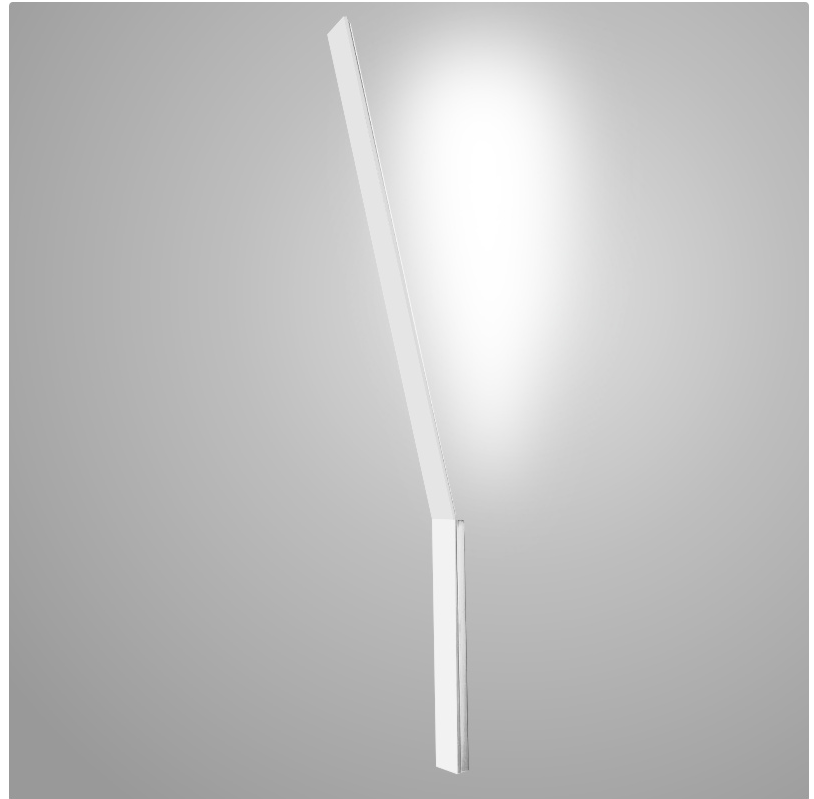

PROJECT
TYPE
SPECIFIER
QUANTITY
DATE

YPSILON RECESSED

D83320R9-

base number Finish
Options

1. To build a product code in our configurator select the specify button on the base model # product page
2. To build a manual product code on this datasheet choose from the options listed below in blue font and add the suffix to the base model #

GENERAL

Series: Ypsilon
Brand: Panzeri
Division: Design
Mounting Type: Recessed
Mounting Location: Wall
Subcategory: Wall Effect

PHYSICAL

Shape: Rectangle
Width (mm): 30
Width (in): 1 ³/₁₆
Height (mm): 620
Depth (mm): 40
Height (in): 24 ⁷/₁₆
Depth (in): 1 ⁹/₁₆
Extension (mm): 110
Extension (in): 4 ⁵/₁₆
Light Distribution: Indirect
Weight (kg): 0.975
Weight (lbs): 2.15
Fixture Finish: [WHI](#) / [BLK](#) / [BRZ](#) / [MBR](#) / [CHR](#)
Fixture Material: Metal

ELECTRICAL

Lamp Type: LED
Input Wattage (W): 13
Total Output Wattage (W): 11
Dimming: Non-Dimmable
Driver Included: Yes
Driver Location: Integrated
Driver Type: Constant Current - 120Vac
Driver Class: Class 2
Input Voltage (V): 120 - 277
Constant Current (MA): 700
Upon Request: Remote: 0-10Vdc dimming / Integral: Phase dimming 120Vac / Non-dimming 120/277Vac

LED

Color Temperature (°K): 3000
Max. Delivered Lumen (lm): 1046
Nominal Lumen (lm): 1366
CRI: >90 CRI
Lamp Life (hrs): 50000

OPTICAL

RATINGS AND CERTIFICATIONS

Certified By: Certified for North American Standards
IP rating: IP20