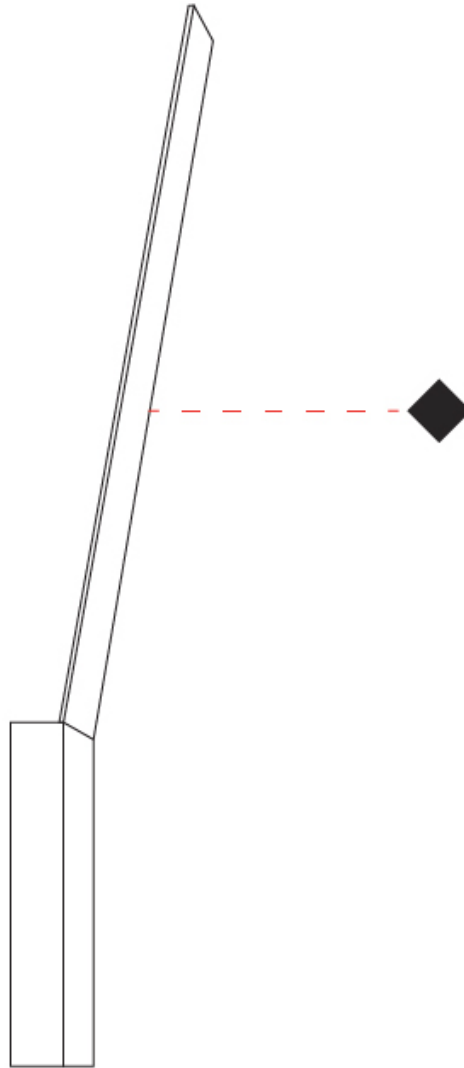

D83309R9-

PROJECT

TYPE

SPECIFIER

QUANTITY

DATE

D