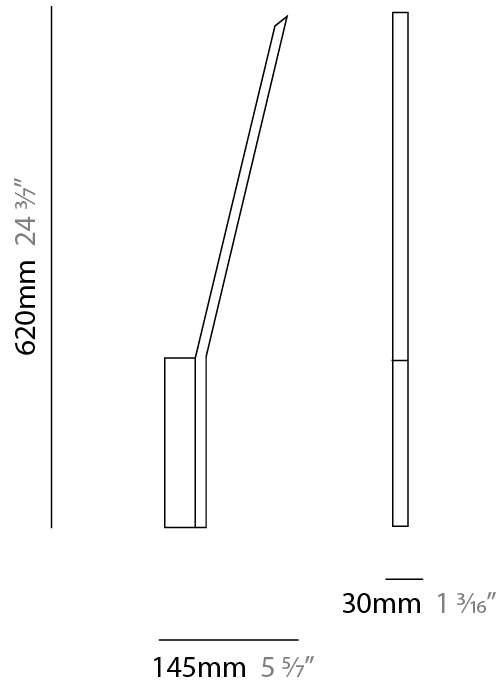

PROJECT	
TYPE	
SPECIFIER	
QUANTITY	
DATE	

YPSILON SURFACE

D83309R9-

base number Finish
Options

1. To build a product code in our configurator select the specify button on the base model # product page
2. To build a manual product code on this datasheet choose from the options listed below in blue font and add the suffix to the base model #

GENERAL

Series: Ypsilon
Brand: Panzeri
Division: Design
Mounting Type: Surface
Mounting Location: Wall
Subcategory: Wall Effect

PHYSICAL

Shape: Rectangle
Width (mm): 30
Width (in): 1 ³/₁₆
Height (mm): 620
Depth (mm): 145
Height (in): 24 ⁷/₁₆
Depth (in): 5 ¹¹/₁₆
Light Distribution: Indirect
Weight (kg): 0.59
Weight (lbs): 1.52
Diffuser: Extruded polycarbonate - opal
Fixture Finish: WHI / BLK / BRZ / MBR / CHR
Fixture Material: Metal

ELECTRICAL

Lamp Type: LED
Input Wattage (W): 13
Total Output Wattage (W): 11
Dimming: Non-Dimmable
Driver Included: Yes
Driver Location: Integrated
Driver Type: Constant Current - 120Vac
Driver Class: Class 2
Input Voltage (V): 120 - 277
Constant Current (MA): 700
Upon Request: Remote: 0-10Vdc dimming / Non-dimming 120/277Vac / Integral: Phase dimming 120Vac

LED

Color Temperature (°K): 3000
Max. Delivered Lumen (lm): 1046
Nominal Lumen (lm): 1366
CRI: >90 CRI
Efficiency (%): 76.76
Efficacy (lm/w): 80.46
Lamp Life (hrs): 50000

OPTICAL

RATINGS AND CERTIFICATIONS

Certified By: Certified for North American Standards
IP rating: IP20