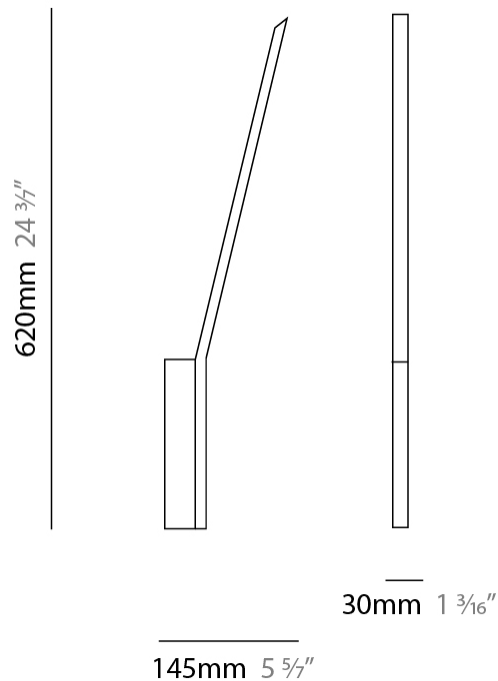

PROJECT
TYPE
SPECIFIER
QUANTITY
DATE

YPSILON RECESSED

D83320R9-

base number Finish
Options

1. To build a product code in our configurator select the specify button on the base model # product page
2. To build a manual product code on this datasheet choose from the options listed below in blue font and add the suffix to the base model #

GENERAL

Series: Ypsilon
Brand: Panzeri
Division: Design
Mounting Type: Recessed
Mounting Location: Wall
Subcategory: Wall Effect

PHYSICAL

Shape: Rectangle
Width (mm): 30
Width (in): 1 ³/₁₆
Height (mm): 620
Depth (mm): 40
Height (in): 24 ⁷/₁₆
Depth (in): 1 ⁹/₁₆
Extension (mm): 110
Extension (in): 4 ⁵/₁₆
Light Distribution: Indirect
Weight (kg): 0.975
Weight (lbs): 2.15
Fixture Finish: [WHI](#) / [BLK](#) / [BRZ](#) / [MBR](#) / [CHR](#)
Fixture Material: Metal

ELECTRICAL

Lamp Type: LED
Input Wattage (W): 13
Total Output Wattage (W): 11
Dimming: Non-Dimmable
Driver Included: Yes
Driver Location: Integrated
Driver Type: Constant Current - 120Vac
Driver Class: Class 2
Input Voltage (V): 120 - 277
Constant Current (MA): 700
Upon Request: Remote: 0-10Vdc dimming / Integral: Phase dimming 120Vac / Non-dimming 120/277Vac

LED

Color Temperature (°K): 3000
Max. Delivered Lumen (lm): 1046
Nominal Lumen (lm): 1366
CRI: >90 CRI
Lamp Life (hrs): 50000

OPTICAL

RATINGS AND CERTIFICATIONS

Certified By: Certified for North American Standards
IP rating: IP20