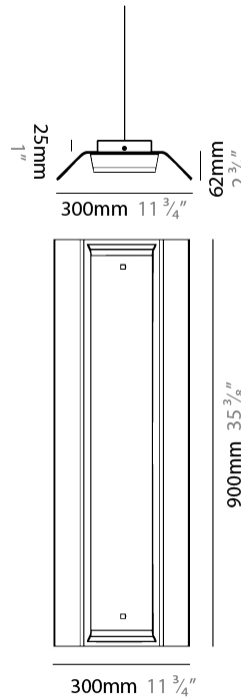

PROJECT
TYPE
SPECIFIER
QUANTITY
DATE

ZERO4 SUSPENSION

A1010064

base number Color
Temperature

1. To build a product code in our configurator select the specify button on the base model # product page
2. To build a manual product code on this datasheet choose from the options listed below in blue font and add the suffix to the base model #

GENERAL

Series: Zero4
Partner: Side
Division: Design
Installation: Suspension
Product Type: Pendant
Mounting Location: Ceiling
Light Distribution: Direct

PHYSICAL

Shape: Rectangle
Length (mm): 900
Length (in): 35 ³/₈
Width (mm): 300
Width (in): 11 ³/₄
Height (mm): 62
Height (in): 2 ³/₈
Max. Overall Height (mm): 2062
Max. Overall Height (in): 81 ⁷/₁₆
Fixture Finish: WWH
Fixture Material: Aluminum
Cable Details: 2000mm / 78 3/4" Transparent Cable

ELECTRICAL

Lamp Type: LED (Zhaga Standard)
Input Wattage (W): 39
Dimming: Non-Dimmable
Driver Included: Yes
Driver Location: Integrated
Driver Type: Constant Voltage - Universal
Driver Class: Class 2
Input Voltage (V): 120 - 277
Output Voltage (V): 24

LED

Color Temperature (°K): 3000 / 4000
Max. Delivered Lumen (lm): 4292 / 4616
CRI: >90 CRI
Lamp Life (hrs): 50000

OPTICAL

RATINGS AND CERTIFICATIONS

Certified By: Certified for North American Standards
IP rating: IP20