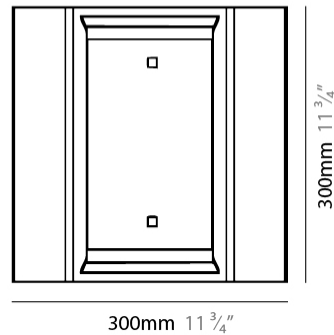

PROJECT	_____
TYPE	_____
SPECIFIER	_____
QUANTITY	_____
DATE	_____

ZERO4 SURFACE

A1030012

base number _____ Color _____
Temperature _____

1. To build a product code in our configurator select the specify button on the base model # product page
2. To build a manual product code on this datasheet choose from the options listed below in blue font and add the suffix to the base model #

GENERAL

Series: Zero4 _____
Partner: Side _____
Division: Design _____
Installation: Surface _____
Product Type: Wall Surface _____
Mounting Location: Wall _____
Light Distribution: Direct / Indirect _____

PHYSICAL

Shape: Square _____
Length (mm): 300 _____
Length (in): 11 3/4 _____
Width (mm): 300 _____
Width (in): 11 3/4 _____
Depth (mm): 62 _____
Depth (in): 2 3/8 _____
Fixture Finish: WWH _____
Fixture Material: Aluminum _____

ELECTRICAL

Lamp Type: LED (Zhaga Standard) _____
Input Wattage (W): 10 _____
Dimming: Non-Dimmable _____
Driver Included: Yes _____
Driver Location: Integrated _____
Driver Type: Constant Voltage - Universal _____
Driver Class: Class 2 _____
Input Voltage (V): 120 - 277 _____
Output Voltage (V): 24 _____

LED

Color Temperature (°K): 3000 / 4000 _____
Max. Delivered Lumen (lm): 1058 / 1136 _____
CRI: >90 CRI _____
Lamp Life (hrs): 50000 _____

OPTICAL

RATINGS AND CERTIFICATIONS

Certified By: Certified for North American Standards _____
IP rating: IP20 _____