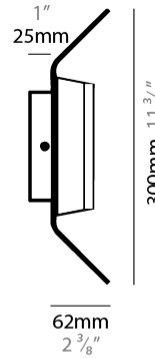

PROJECT	_____
TYPE	_____
SPECIFIER	_____
QUANTITY	_____
DATE	_____

ZERO4 SURFACE

A1030012

base number _____ Color _____
Temperature _____

1. To build a product code in our configurator select the specify button on the base model # product page
2. To build a manual product code on this datasheet choose from the options listed below in blue font and add the suffix to the base model #

GENERAL

Series: Zero4 _____
Partner: Side _____
Division: Design _____
Installation: Surface _____
Product Type: Wall Surface _____
Mounting Location: Wall _____
Light Distribution: Direct / Indirect _____

PHYSICAL

Shape: Square _____
Length (mm): 300 _____
Length (in): 11 3/4 _____
Width (mm): 300 _____
Width (in): 11 3/4 _____
Depth (mm): 62 _____
Depth (in): 2 3/8 _____
Fixture Finish: WWH _____
Fixture Material: Aluminum _____

ELECTRICAL

Lamp Type: LED (Zhaga Standard) _____
Input Wattage (W): 10 _____
Dimming: Non-Dimmable _____
Driver Included: Yes _____
Driver Location: Integrated _____
Driver Type: Constant Voltage - Universal _____
Driver Class: Class 2 _____
Input Voltage (V): 120 - 277 _____
Output Voltage (V): 24 _____

LED

Color Temperature (°K): 3000 / 4000 _____
Max. Delivered Lumen (lm): 1058 / 1136 _____
CRI: >90 CRI _____
Lamp Life (hrs): 50000 _____

OPTICAL

RATINGS AND CERTIFICATIONS

Certified By: Certified for North American Standards _____
IP rating: IP20 _____