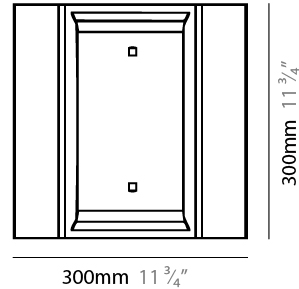

PROJECT	
TYPE	
SPECIFIER	
QUANTITY	
DATE	

ZERO4 SUSPENSION

A1010062

base number   Color
Temperature

1. To build a product code in our configurator select the specify button on the base model # product page
2. To build a manual product code on this datasheet choose from the options listed below in blue font and add the suffix to the base model #

GENERAL

Series: Zero4
Partner: Side
Division: Design
Installation: Suspension
Product Type: Pendant
Mounting Location: Ceiling
Light Distribution: Direct

PHYSICAL

Shape: Rectangle
Length (mm): 300
Length (in): 11 3/4
Width (mm): 300
Width (in): 11 3/4
Height (mm): 62
Height (in): 2 3/8
Max. Overall Height (mm): 2062
Max. Overall Height (in): 81 3/16
Fixture Finish: WWH
Fixture Material: Aluminum
Cable Details: 2000mm / 78 3/4" Transparent Cable

ELECTRICAL

Lamp Type: LED (Zhaga Standard)
Input Wattage (W): 10
Dimming: Non-Dimmable
Driver Included: Yes
Driver Location: Integrated
Driver Type: Constant Voltage - Universal
Driver Class: Class 2
Input Voltage (V): 120 - 277
Output Voltage (V): 24

LED

Color Temperature (°K): 3000 / 4000
Max. Delivered Lumen (lm): 1058 / 1136
CRI: >90 CRI
Lamp Life (hrs): 50000

OPTICAL

RATINGS AND CERTIFICATIONS

Certified By: Certified for North American Standards
IP rating: IP20