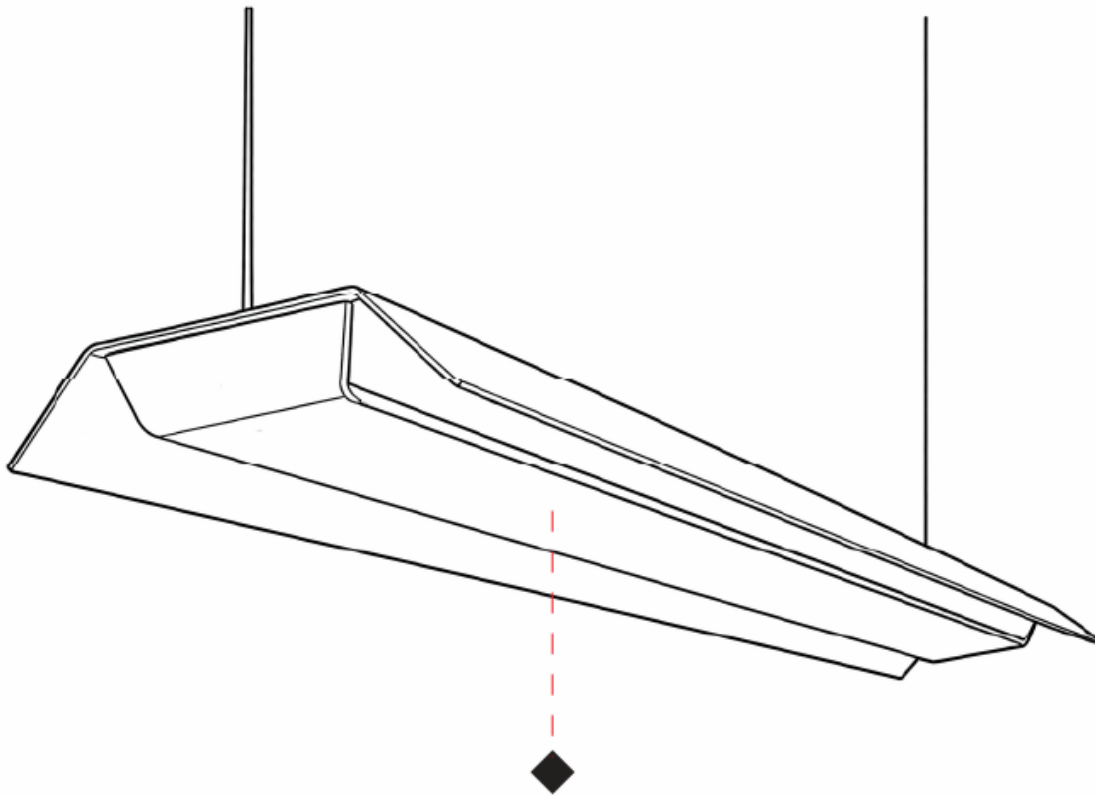

ZERO4 SUSPENSION

A1010064

PROJECT _____

TYPE _____

SPECIFIER _____

QUANTITY _____

DATE _____

D