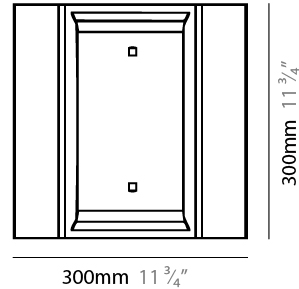

PROJECT	
TYPE	
SPECIFIER	
QUANTITY	
DATE	

ZERO4 SUSPENSION

A1010062

base number Color
Temperature

1. To build a product code in our configurator select the specify button on the base model # product page
2. To build a manual product code on this datasheet choose from the options listed below in blue font and add the suffix to the base model #

GENERAL

Series: Zero4
Partner: Side
Division: Design
Installation: Suspension
Product Type: Pendant
Mounting Location: Ceiling
Light Distribution: Direct

PHYSICAL

Shape: Rectangle
Length (mm): 300
Length (in): 11 3/4
Width (mm): 300
Width (in): 11 3/4
Height (mm): 62
Height (in): 2 3/8
Max. Overall Height (mm): 2062
Max. Overall Height (in): 81 3/16
Fixture Finish: WWH
Fixture Material: Aluminum
Cable Details: 2000mm / 78 3/4" Transparent Cable

ELECTRICAL

Lamp Type: LED (Zhaga Standard)
Input Wattage (W): 10
Dimming: Non-Dimmable
Driver Included: Yes
Driver Location: Integrated
Driver Type: Constant Voltage - Universal
Driver Class: Class 2
Input Voltage (V): 120 - 277
Output Voltage (V): 24

LED

Color Temperature (°K): 3000 / 4000
Max. Delivered Lumen (lm): 1058 / 1136
CRI: >90 CRI
Lamp Life (hrs): 50000

OPTICAL

RATINGS AND CERTIFICATIONS

Certified By: Certified for North American Standards
IP rating: IP20