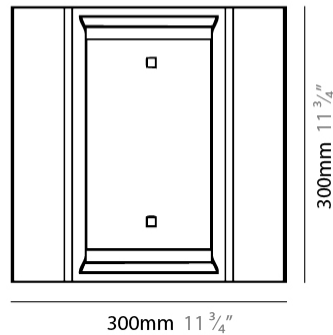

PROJECT	
TYPE	
SPECIFIER	
QUANTITY	
DATE	

ZERO4 SURFACE

A1030012

base number   Color
Temperature

1. To build a product code in our configurator select the specify button on the base model # product page
2. To build a manual product code on this datasheet choose from the options listed below in blue font and add the suffix to the base model #

GENERAL

Series: Zero4
Partner: Side
Division: Design
Installation: Surface
Product Type: Wall Surface
Mounting Location: Wall
Light Distribution: Direct / Indirect

PHYSICAL

Shape: Square
Length (mm): 300
Length (in): 11 3/4
Width (mm): 300
Width (in): 11 3/4
Depth (mm): 62
Depth (in): 2 3/8
Fixture Finish: WWH
Fixture Material: Aluminum

ELECTRICAL

Lamp Type: LED (Zhaga Standard)
Input Wattage (W): 10
Dimming: Non-Dimmable
Driver Included: Yes
Driver Location: Integrated
Driver Type: Constant Voltage - Universal
Driver Class: Class 2
Input Voltage (V): 120 - 277
Output Voltage (V): 24

LED

Color Temperature (°K): 3000 / 4000
Max. Delivered Lumen (lm): 1058 / 1136
CRI: >90 CRI
Lamp Life (hrs): 50000

OPTICAL

RATINGS AND CERTIFICATIONS

Certified By: Certified for North American Standards
IP rating: IP20