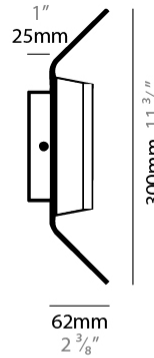

PROJECT	
TYPE	
SPECIFIER	
QUANTITY	
DATE	

ZERO4 SURFACE

A1030012

base number   Color
Temperature

1. To build a product code in our configurator select the specify button on the base model # product page
2. To build a manual product code on this datasheet choose from the options listed below in blue font and add the suffix to the base model #

GENERAL

Series: Zero4
Partner: Side
Division: Design
Installation: Surface
Product Type: Wall Surface
Mounting Location: Wall
Light Distribution: Direct / Indirect

PHYSICAL

Shape: Square
Length (mm): 300
Length (in): 11 3/4
Width (mm): 300
Width (in): 11 3/4
Depth (mm): 62
Depth (in): 2 3/8
Fixture Finish: WWH
Fixture Material: Aluminum

ELECTRICAL

Lamp Type: LED (Zhaga Standard)
Input Wattage (W): 10
Dimming: Non-Dimmable
Driver Included: Yes
Driver Location: Integrated
Driver Type: Constant Voltage - Universal
Driver Class: Class 2
Input Voltage (V): 120 - 277
Output Voltage (V): 24

LED

Color Temperature (°K): 3000 / 4000
Max. Delivered Lumen (lm): 1058 / 1136
CRI: >90 CRI
Lamp Life (hrs): 50000

OPTICAL

RATINGS AND CERTIFICATIONS

Certified By: Certified for North American Standards
IP rating: IP20