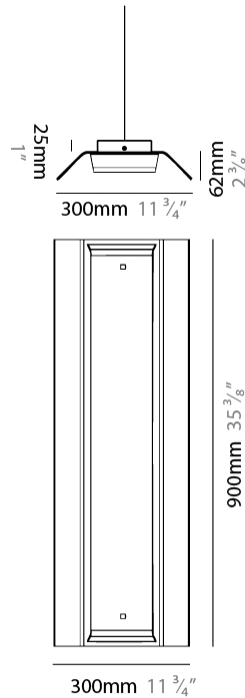

PROJECT
TYPE
SPECIFIER
QUANTITY
DATE

ZERO4 SUSPENSION

A1010064

base number Color
Temperature

1. To build a product code in our configurator select the specify button on the base model # product page
2. To build a manual product code on this datasheet choose from the options listed below in blue font and add the suffix to the base model #

GENERAL

Series: Zero4
Partner: Side
Division: Design
Installation: Suspension
Product Type: Pendant
Mounting Location: Ceiling
Light Distribution: Direct

PHYSICAL

Shape: Rectangle
Length (mm): 900
Length (in): 35 ³/₈
Width (mm): 300
Width (in): 11 ³/₄
Height (mm): 62
Height (in): 2 ³/₈
Max. Overall Height (mm): 2062
Max. Overall Height (in): 81 ⁷/₁₆
Fixture Finish: WWH
Fixture Material: Aluminum
Cable Details: 2000mm / 78 3/4" Transparent Cable

ELECTRICAL

Lamp Type: LED (Zhaga Standard)
Input Wattage (W): 39
Dimming: Non-Dimmable
Driver Included: Yes
Driver Location: Integrated
Driver Type: Constant Voltage - Universal
Driver Class: Class 2
Input Voltage (V): 120 - 277
Output Voltage (V): 24

LED

Color Temperature (°K): 3000 / 4000
Max. Delivered Lumen (lm): 4292 / 4616
CRI: >90 CRI
Lamp Life (hrs): 50000

OPTICAL

RATINGS AND CERTIFICATIONS

Certified By: Certified for North American Standards
IP rating: IP20