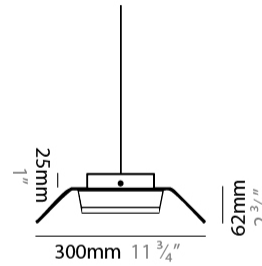

PROJECT
TYPE
SPECIFIER
QUANTITY
DATE

ZERO4 SUSPENSION

A1010063

base number Color
Temperature

1. To build a product code in our configurator select the specify button on the base model # product page
2. To build a manual product code on this datasheet choose from the options listed below in blue font and add the suffix to the base model #

GENERAL

Series: Zero4
Partner: Side
Division: Design
Installation: Suspension
Product Type: Pendant
Mounting Location: Ceiling
Light Distribution: Direct

PHYSICAL

Shape: Rectangle
Length (mm): 600
Length (in): 23 ⁵/₈
Width (mm): 300
Width (in): 11 ³/₄
Height (mm): 62
Height (in): 2 ³/₈
Max. Overall Height (mm): 2062
Max. Overall Height (in): 81 ⁷/₁₆
Fixture Finish: WWH
Fixture Material: Aluminum
Cable Details: 2000mm / 78 3/4" Transparent Cable

ELECTRICAL

Lamp Type: LED (Zhaga Standard)
Input Wattage (W): 25
Driver Included: Yes
Driver Location: Integrated
Driver Type: Constant Voltage - Universal
Driver Class: Class 2
Input Voltage (V): 120 - 277
Output Voltage (V): 24

LED

Color Temperature (°K): 3000 / 4000
Max. Delivered Lumen (lm): 2678 / 2866
CRI: >90 CRI
Lamp Life (hrs): 50000

OPTICAL

RATINGS AND CERTIFICATIONS

Certified By: Certified for North American Standards
IP rating: IP20