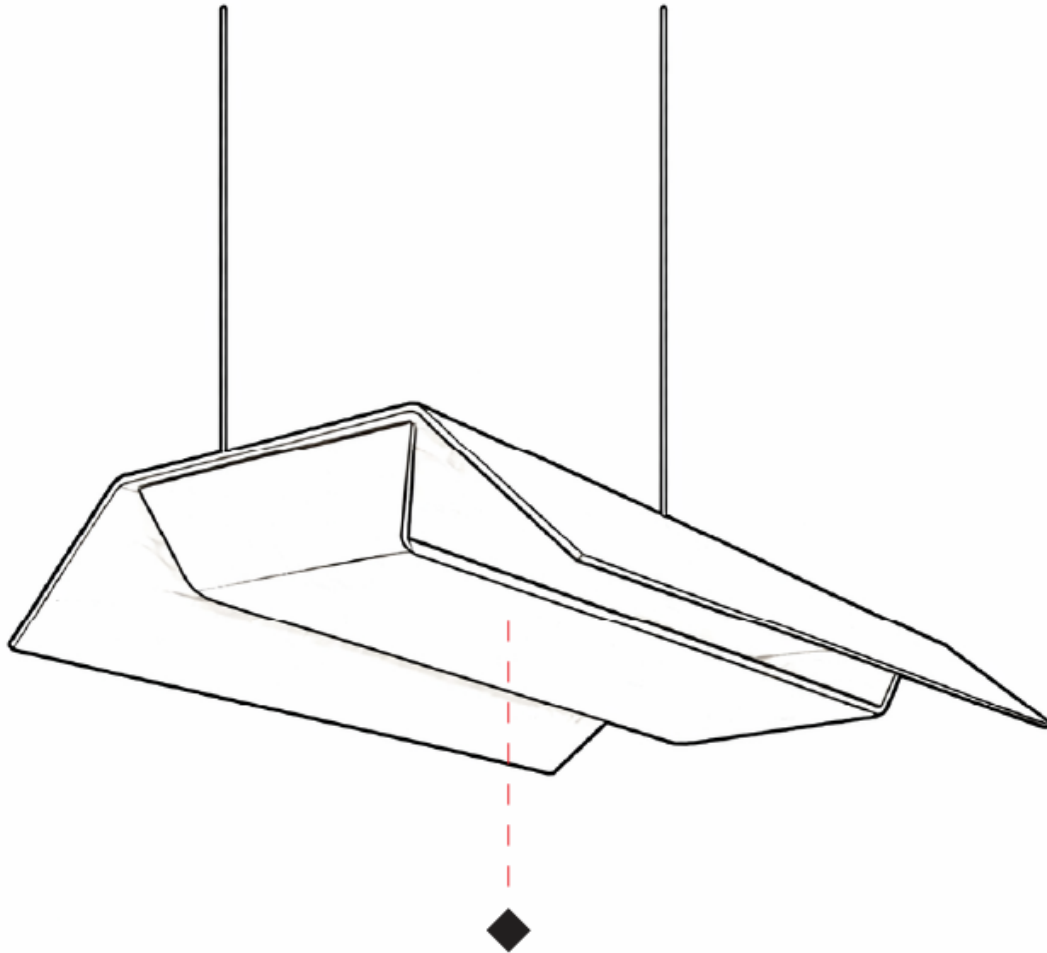

ZERO4 SUSPENSION

A1010062

PROJECT

TYPE

SPECIFIER

QUANTITY

DATE

D