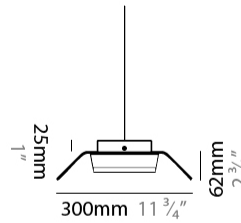

PROJECT
TYPE
SPECIFIER
QUANTITY
DATE

ZERO4 SUSPENSION

A1010064

base number Color
Temperature

1. To build a product code in our configurator select the specify button on the base model # product page
2. To build a manual product code on this datasheet choose from the options listed below in blue font and add the suffix to the base model #

GENERAL

Series: Zero4
Partner: Side
Division: Design
Installation: Suspension
Product Type: Pendant
Mounting Location: Ceiling
Light Distribution: Direct

PHYSICAL

Shape: Rectangle
Length (mm): 900
Length (in): 35 ³/₈
Width (mm): 300
Width (in): 11 ³/₄
Height (mm): 62
Height (in): 2 ³/₈
Max. Overall Height (mm): 2062
Max. Overall Height (in): 81 ⁷/₁₆
Fixture Finish: WWH
Fixture Material: Aluminum
Cable Details: 2000mm / 78 3/4" Transparent Cable

ELECTRICAL

Lamp Type: LED (Zhaga Standard)
Input Wattage (W): 39
Dimming: Non-Dimmable
Driver Included: Yes
Driver Location: Integrated
Driver Type: Constant Voltage - Universal
Driver Class: Class 2
Input Voltage (V): 120 - 277
Output Voltage (V): 24

LED

Color Temperature (°K): 3000 / 4000
Max. Delivered Lumen (lm): 4292 / 4616
CRI: >90 CRI
Lamp Life (hrs): 50000

OPTICAL

RATINGS AND CERTIFICATIONS

Certified By: Certified for North American Standards
IP rating: IP20