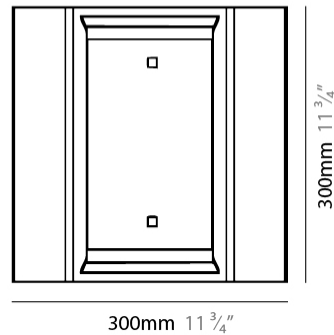

ZERO4 SURFACE

A1030012

base number   Color
Temperature

PROJECT	_____
TYPE	_____
SPECIFIER	_____
QUANTITY	_____
DATE	_____

1. To build a product code in our configurator select the specify button on the base model # product page
2. To build a manual product code on this datasheet choose from the options listed below in blue font and add the suffix to the base model #

GENERAL

Series: Zero4 _____
Partner: Side _____
Division: Design _____
Installation: Surface _____
Product Type: Wall Surface _____
Mounting Location: Wall _____
Light Distribution: Direct / Indirect _____

PHYSICAL

Shape: Square _____
Length (mm): 300 _____
Length (in): 11 3/4 _____
Width (mm): 300 _____
Width (in): 11 3/4 _____
Depth (mm): 62 _____
Depth (in): 2 3/8 _____
Fixture Finish: WWH _____
Fixture Material: Aluminum _____

ELECTRICAL

Lamp Type: LED (Zhaga Standard) _____
Input Wattage (W): 10 _____
Dimming: Non-Dimmable _____
Driver Included: Yes _____
Driver Location: Integrated _____
Driver Type: Constant Voltage - Universal _____
Driver Class: Class 2 _____
Input Voltage (V): 120 - 277 _____
Output Voltage (V): 24 _____

LED

Color Temperature (°K): 3000 / 4000 _____
Max. Delivered Lumen (lm): 1058 / 1136 _____
CRI: >90 CRI _____
Lamp Life (hrs): 50000 _____

OPTICAL

RATINGS AND CERTIFICATIONS

Certified By: Certified for North American Standards _____
IP rating: IP20 _____