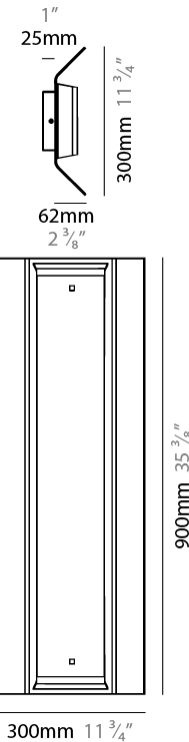

PROJECT	
TYPE	
SPECIFIER	
QUANTITY	
DATE	

ZERO4 SUSPENSION

A1010064

base number Color
Temperature

- To build a product code in our configurator select the specify button on the base model # product page
- To build a manual product code on this datasheet choose from the options listed below in blue font and add the suffix to the base model #

GENERAL

Series: Zero4
 Partner: Side
 Division: Design
 Installation: Suspension
 Product Type: Pendant
 Mounting Location: Ceiling
 Light Distribution: Direct

PHYSICAL

Shape: Rectangle
 Length (mm): 900
 Length (in): 35 ³/₈
 Width (mm): 300
 Width (in): 11 ³/₄
 Height (mm): 62
 Height (in): 2 ³/₈
 Max. Overall Height (mm): 2062
 Max. Overall Height (in): 81 ⁷/₁₆
 Fixture Finish: WWH
 Fixture Material: Aluminum
 Cable Details: 2000mm / 78 3/4" Transparent Cable

GENERAL

Series: Zero4
 Partner: Side
 Division: Design
 Installation: Surface
 Product Type: Wall Surface
 Mounting Location: Wall
 Light Distribution: Direct / Indirect

PHYSICAL

Shape: Rectangle
 Length (mm): 900
 Length (in): 35 ³/₈
 Height (mm): 300
 Depth (mm): 62
 Height (in): 11 ³/₄
 Depth (in): 2 ³/₈
 Fixture Finish: WWH
 Fixture Material: Aluminum

PROJECT
TYPE
SPECIFIER
QUANTITY
DATE

ZERO4 SURFACE

A1030014

PROJECT	_____
TYPE	_____
SPECIFIER	_____
QUANTITY	_____
DATE	_____

D

PROJECT

TYPE

SPECIFIER