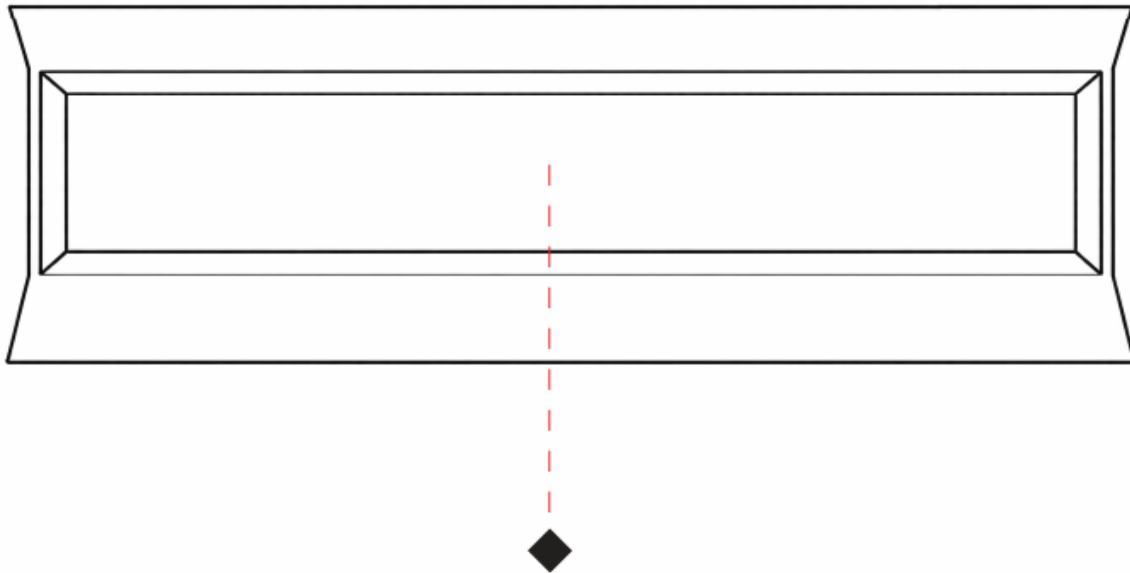

ZERO4 SURFACE

A1030014

PROJECT	_____
TYPE	_____
SPECIFIER	_____
QUANTITY	_____
DATE	_____

D