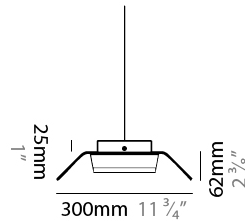

PROJECT	
TYPE	
SPECIFIER	
QUANTITY	
DATE	

ZERO4 SUSPENSION

A1010064

base number Color
Temperature

1. To build a product code in our configurator select the specify button on the base model # product page
2. To build a manual product code on this datasheet choose from the options listed below in blue font and add the suffix to the base model #

GENERAL

Series: Zero4
Partner: Side
Division: Design
Installation: Suspension
Product Type: Pendant
Mounting Location: Ceiling
Light Distribution: Direct

PHYSICAL

Shape: Rectangle
Length (mm): 900
Length (in): 35 ³/₈
Width (mm): 300
Width (in): 11 ³/₄
Height (mm): 62
Height (in): 2 ³/₈
Max. Overall Height (mm): 2062
Max. Overall Height (in): 81 ⁷/₁₆
Fixture Finish: WWH
Fixture Material: Aluminum
Cable Details: 2000mm / 78 3/4" Transparent Cable

ELECTRICAL

Lamp Type: LED (Zhaga Standard)
Input Wattage (W): 39
Dimming: Non-Dimmable
Driver Included: Yes
Driver Location: Integrated
Driver Type: Constant Voltage - Universal
Driver Class: Class 2
Input Voltage (V): 120 - 277
Output Voltage (V): 24

LED

Color Temperature (°K): 3000 / 4000
Max. Delivered Lumen (lm): 4292 / 4616
CRI: >90 CRI
Lamp Life (hrs): 50000

OPTICAL

RATINGS AND CERTIFICATIONS

Certified By: Certified for North American Standards
IP rating: IP20