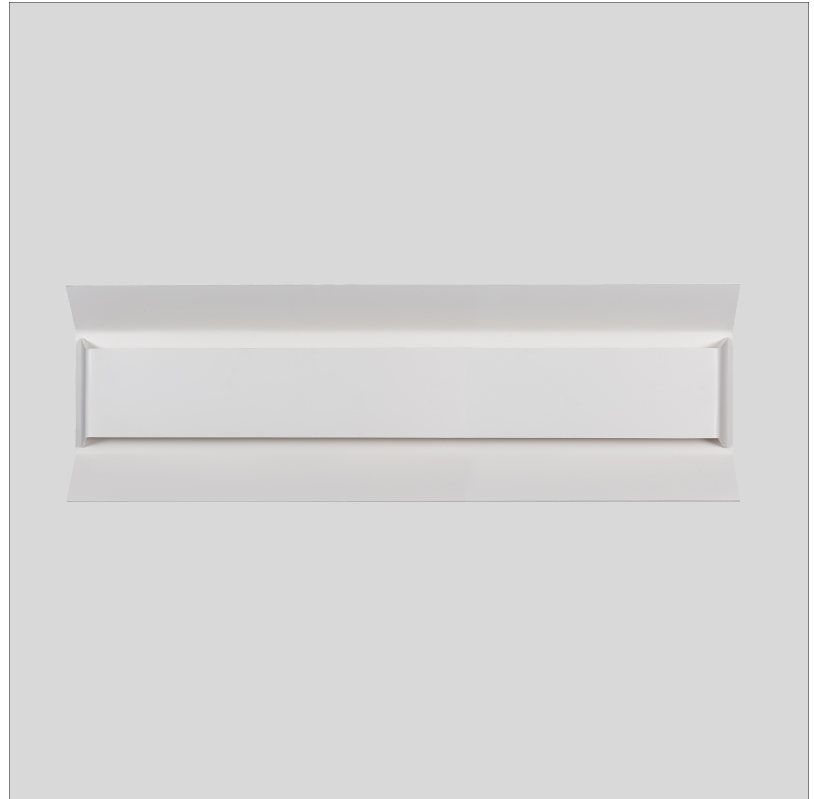

ZERO4 SURFACE

A1030014

base number Color
Temperature

1. To build a product code in our configurator select the specify button on the base model # product page
2. To build a manual product code on this datasheet choose from the options listed below in blue font and add the suffix to the base model #

GENERAL

Series: Zero4
Partner: Side
Division: Design
Installation: Surface
Product Type: Wall Surface
Mounting Location: Wall
Light Distribution: Direct / Indirect

PHYSICAL

Shape: Rectangle
Length (mm): 900
Length (in): 35 ³/₈
Height (mm): 300
Depth (mm): 62
Height (in): 11 ³/₄
Depth (in): 2 ³/₈
Fixture Finish: WWH
Fixture Material: Aluminum

ELECTRICAL

Lamp Type: LED (Zhaga Standard)
Input Wattage (W): 39
Driver Included: Yes
Driver Location: Integrated
Driver Type: Constant Voltage - Universal
Driver Class: Class 2
Input Voltage (V): 120 - 277
Output Voltage (V): 24

LED

Color Temperature (°K): 3000 / 4000
Max. Delivered Lumen (lm): 4292 / 4616
CRI: >90 CRI
Lamp Life (hrs): 50000

OPTICAL

RATINGS AND CERTIFICATIONS

Certified By: Certified for North American Standards
IP rating: IP20

PROJECT
TYPE
SPECIFIER
QUANTITY
DATE