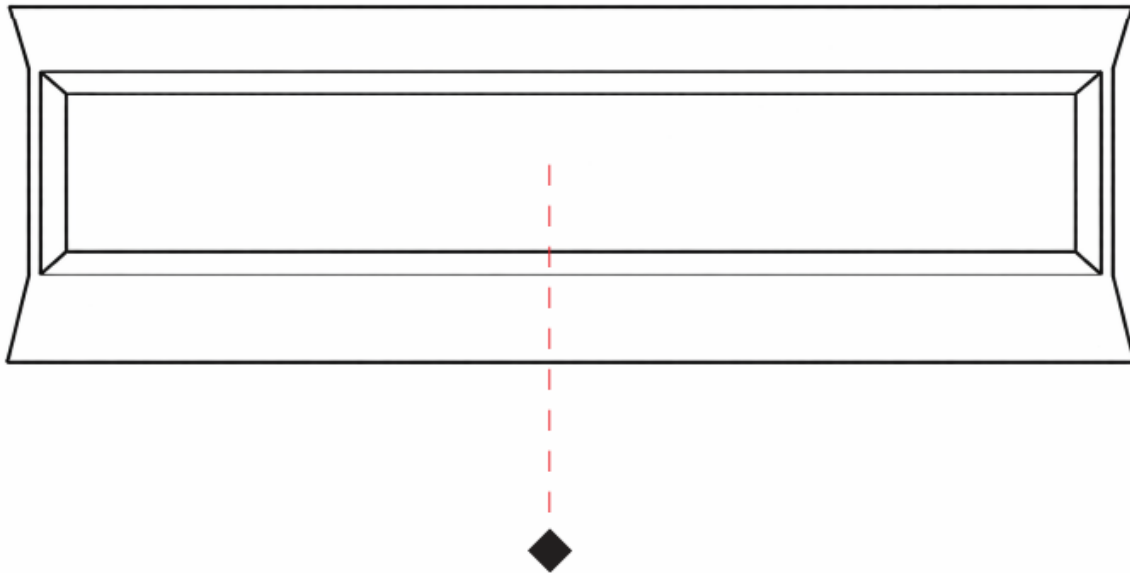

A1030014

PROJECT	_____
TYPE	_____
SPECIFIER	_____
QUANTITY	_____
DATE	_____

D