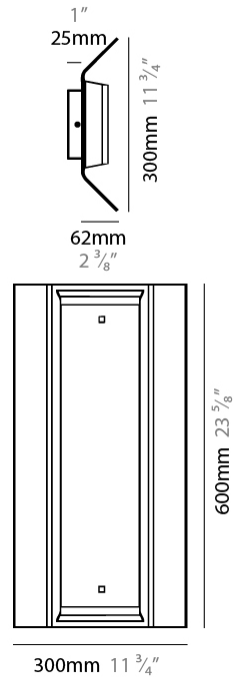

ZERO4 SURFACE

A1030013

base number   Color
Temperature

1. To build a product code in our configurator select the specify button on the base model # product page
2. To build a manual product code on this datasheet choose from the options listed below in blue font and add the suffix to the base model #

GENERAL

Series: Zero4
Partner: Side
Division: Design
Installation: Surface
Product Type: Wall Surface
Mounting Location: Wall
Light Distribution: Direct / Indirect

PHYSICAL

Shape: Rectangle
Length (mm): 600
Length (in): 23 ⁵/₈
Height (mm): 300
Depth (mm): 62
Height (in): 11 ³/₄
Depth (in): 2 ³/₈
Fixture Finish: WWH
Fixture Material: Aluminum

ELECTRICAL

Lamp Type: LED (Zhaga Standard)
Input Wattage (W): 25
Dimming: Non-Dimmable
Driver Included: Yes
Driver Location: Integrated
Driver Type: Constant Voltage - Universal
Driver Class: Class 2
Input Voltage (V): 120 - 277
Output Voltage (V): 24

LED

Color Temperature (°K): 3000 / 4000
Max. Delivered Lumen (lm): 2678 / 2866
CRI: >90 CRI
Lamp Life (hrs): 50000

OPTICAL

RATINGS AND CERTIFICATIONS

Certified By: Certified for North American Standards
IP rating: IP20

PROJECT	_____
TYPE	_____
SPECIFIER	_____
QUANTITY	_____
DATE	_____