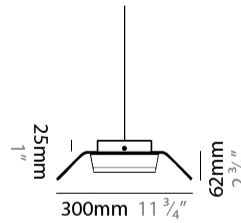

PROJECT	
TYPE	
SPECIFIER	
QUANTITY	
DATE	

ZERO4 SUSPENSION

A1010064

base number Color
Temperature

1. To build a product code in our configurator select the specify button on the base model # product page
2. To build a manual product code on this datasheet choose from the options listed below in blue font and add the suffix to the base model #

GENERAL

Series: Zero4
Partner: Side
Division: Design
Installation: Suspension
Product Type: Pendant
Mounting Location: Ceiling
Light Distribution: Direct

PHYSICAL

Shape: Rectangle
Length (mm): 900
Length (in): 35 ³/₈
Width (mm): 300
Width (in): 11 ³/₄
Height (mm): 62
Height (in): 2 ³/₈
Max. Overall Height (mm): 2062
Max. Overall Height (in): 81 ⁷/₁₆
Fixture Finish: WWH
Fixture Material: Aluminum
Cable Details: 2000mm / 78 3/4" Transparent Cable

ELECTRICAL

Lamp Type: LED (Zhaga Standard)
Input Wattage (W): 39
Dimming: Non-Dimmable
Driver Included: Yes
Driver Location: Integrated
Driver Type: Constant Voltage - Universal
Driver Class: Class 2
Input Voltage (V): 120 - 277
Output Voltage (V): 24

LED

Color Temperature (°K): 3000 / 4000
Max. Delivered Lumen (lm): 4292 / 4616
CRI: >90 CRI
Lamp Life (hrs): 50000

OPTICAL

RATINGS AND CERTIFICATIONS

Certified By: Certified for North American Standards
IP rating: IP20