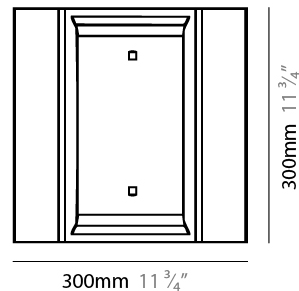

PROJECT	
TYPE	
SPECIFIER	
QUANTITY	
DATE	

ZERO4 SUSPENSION

A1010062

base number   Color
Temperature

1. To build a product code in our configurator select the specify button on the base model # product page
2. To build a manual product code on this datasheet choose from the options listed below in blue font and add the suffix to the base model #

GENERAL

Series: Zero4
Partner: Side
Division: Design
Installation: Suspension
Product Type: Pendant
Mounting Location: Ceiling
Light Distribution: Direct

PHYSICAL

Shape: Rectangle
Length (mm): 300
Length (in): 11 3/4
Width (mm): 300
Width (in): 11 3/4
Height (mm): 62
Height (in): 2 3/8
Max. Overall Height (mm): 2062
Max. Overall Height (in): 81 3/16
Fixture Finish: WWH
Fixture Material: Aluminum
Cable Details: 2000mm / 78 3/4" Transparent Cable

ELECTRICAL

Lamp Type: LED (Zhaga Standard)
Input Wattage (W): 10
Dimming: Non-Dimmable
Driver Included: Yes
Driver Location: Integrated
Driver Type: Constant Voltage - Universal
Driver Class: Class 2
Input Voltage (V): 120 - 277
Output Voltage (V): 24

LED

Color Temperature (°K): 3000 / 4000
Max. Delivered Lumen (lm): 1058 / 1136
CRI: >90 CRI
Lamp Life (hrs): 50000

OPTICAL

RATINGS AND CERTIFICATIONS

Certified By: Certified for North American Standards
IP rating: IP20