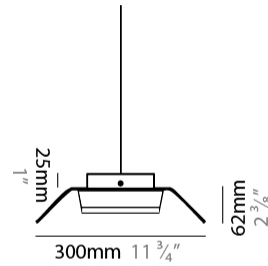

PROJECT
TYPE
SPECIFIER
QUANTITY
DATE

ZERO4 SUSPENSION

A1010063

base number Color
Temperature

1. To build a product code in our configurator select the specify button on the base model # product page
2. To build a manual product code on this datasheet choose from the options listed below in blue font and add the suffix to the base model #

GENERAL

Series: Zero4
Partner: Side
Division: Design
Installation: Suspension
Product Type: Pendant
Mounting Location: Ceiling
Light Distribution: Direct

PHYSICAL

Shape: Rectangle
Length (mm): 600
Length (in): 23 ⁵/₈
Width (mm): 300
Width (in): 11 ³/₄
Height (mm): 62
Height (in): 2 ³/₈
Max. Overall Height (mm): 2062
Max. Overall Height (in): 81 ⁷/₁₆
Fixture Finish: WWH
Fixture Material: Aluminum
Cable Details: 2000mm / 78 3/4" Transparent Cable

ELECTRICAL

Lamp Type: LED (Zhaga Standard)
Input Wattage (W): 25
Driver Included: Yes
Driver Location: Integrated
Driver Type: Constant Voltage - Universal
Driver Class: Class 2
Input Voltage (V): 120 - 277
Output Voltage (V): 24

LED

Color Temperature (°K): 3000 / 4000
Max. Delivered Lumen (lm): 2678 / 2866
CRI: >90 CRI
Lamp Life (hrs): 50000

OPTICAL

RATINGS AND CERTIFICATIONS

Certified By: Certified for North American Standards
IP rating: IP20