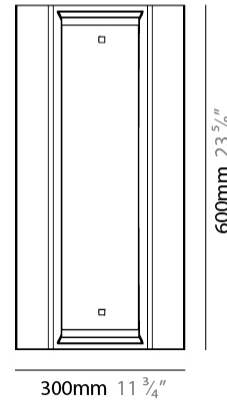

PROJECT
TYPE
SPECIFIER
QUANTITY
DATE

ZERO4 SUSPENSION

A1010063

base number Color
Temperature

1. To build a product code in our configurator select the specify button on the base model # product page
2. To build a manual product code on this datasheet choose from the options listed below in blue font and add the suffix to the base model #

GENERAL

Series: Zero4
Partner: Side
Division: Design
Installation: Suspension
Product Type: Pendant
Mounting Location: Ceiling
Light Distribution: Direct

PHYSICAL

Shape: Rectangle
Length (mm): 600
Length (in): 23 ⁵/₈
Width (mm): 300
Width (in): 11 ³/₄
Height (mm): 62
Height (in): 2 ³/₈
Max. Overall Height (mm): 2062
Max. Overall Height (in): 81 ⁷/₁₆
Fixture Finish: WWH
Fixture Material: Aluminum
Cable Details: 2000mm / 78 3/4" Transparent Cable

ELECTRICAL

Lamp Type: LED (Zhaga Standard)
Input Wattage (W): 25
Driver Included: Yes
Driver Location: Integrated
Driver Type: Constant Voltage - Universal
Driver Class: Class 2
Input Voltage (V): 120 - 277
Output Voltage (V): 24

LED

Color Temperature (°K): 3000 / 4000
Max. Delivered Lumen (lm): 2678 / 2866
CRI: >90 CRI
Lamp Life (hrs): 50000

OPTICAL

RATINGS AND CERTIFICATIONS

Certified By: Certified for North American Standards
IP rating: IP20