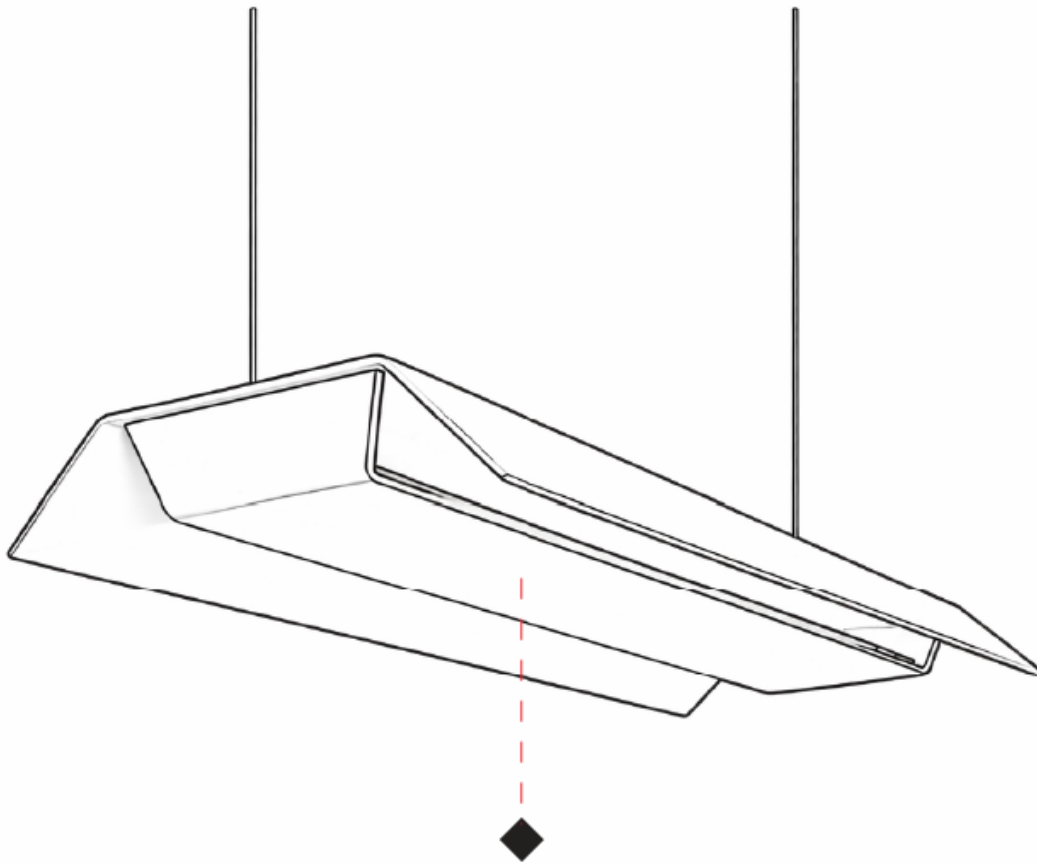

ZERO4 SUSPENSION

A1010063

PROJECT

TYPE

SPECIFIER

QUANTITY

DATE

D