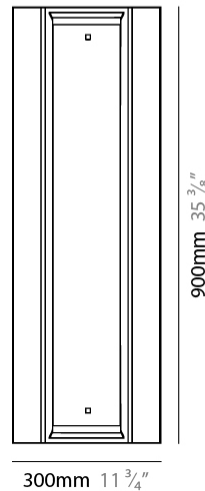

ZERO4 SURFACE

A1030014

base number Color
Temperature

1. To build a product code in our configurator select the specify button on the base model # product page
2. To build a manual product code on this datasheet choose from the options listed below in blue font and add the suffix to the base model #

GENERAL

Series: Zero4
Partner: Side
Division: Design
Installation: Surface
Product Type: Wall Surface
Mounting Location: Wall
Light Distribution: Direct / Indirect

PHYSICAL

Shape: Rectangle
Length (mm): 900
Length (in): 35 ³/₈
Height (mm): 300
Depth (mm): 62
Height (in): 11 ³/₄
Depth (in): 2 ³/₈
Fixture Finish: WWH
Fixture Material: Aluminum

ELECTRICAL

Lamp Type: LED (Zhaga Standard)
Input Wattage (W): 39
Driver Included: Yes
Driver Location: Integrated
Driver Type: Constant Voltage - Universal
Driver Class: Class 2
Input Voltage (V): 120 - 277
Output Voltage (V): 24

LED

Color Temperature (°K): 3000 / 4000
Max. Delivered Lumen (lm): 4292 / 4616
CRI: >90 CRI
Lamp Life (hrs): 50000

OPTICAL

RATINGS AND CERTIFICATIONS

Certified By: Certified for North American Standards
IP rating: IP20

PROJECT
TYPE
SPECIFIER
QUANTITY
DATE