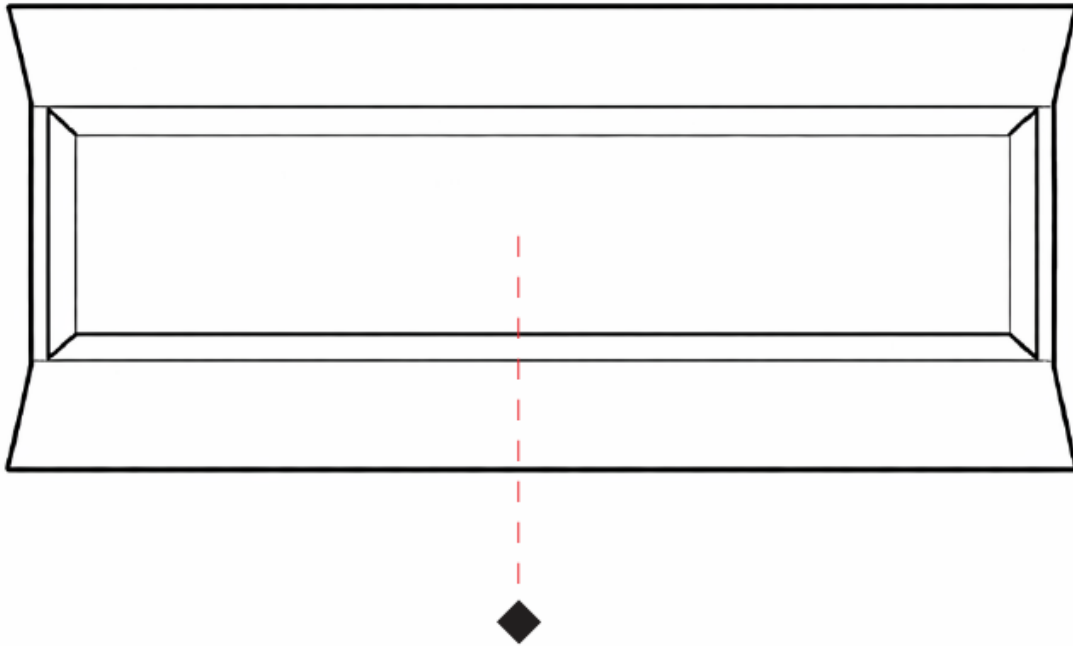

ZERO4 SURFACE

A1030013

PROJECT

TYPE

SPECIFIER

QUANTITY

DATE

D