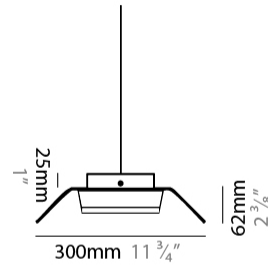

ZERO4 SUSPENSION

A1010063

base number _____ Color _____
Temperature _____

1. To build a product code in our configurator select the specify button on the base model # product page
2. To build a manual product code on this datasheet choose from the options listed below in blue font and add the suffix to the base model #

GENERAL

Series: Zero4 _____
Partner: Side _____
Division: Design _____
Installation: Suspension _____
Product Type: Pendant _____
Mounting Location: Ceiling _____
Light Distribution: Direct _____

PHYSICAL

Shape: Rectangle _____
Length (mm): 600 _____
Length (in): 23 ⁵/₈ _____
Width (mm): 300 _____
Width (in): 11 ³/₄ _____
Height (mm): 62 _____
Height (in): 2 ³/₈ _____
Max. Overall Height (mm): 2062 _____
Max. Overall Height (in): 81 ⁷/₁₆ _____
Fixture Finish: WWW _____
Fixture Material: Aluminum _____
Cable Details: 2000mm / 78 3/4" Transparent Cable _____

ELECTRICAL

Lamp Type: LED (Zhaga Standard) _____
Input Wattage (W): 25 _____
Driver Included: Yes _____
Driver Location: Integrated _____
Driver Type: Constant Voltage - Universal _____
Driver Class: Class 2 _____
Input Voltage (V): 120 - 277 _____
Output Voltage (V): 24 _____

LED

Color Temperature (°K): 3000 / 4000 _____
Max. Delivered Lumen (lm): 2678 / 2866 _____
CRI: >90 CRI _____
Lamp Life (hrs): 50000 _____

OPTICAL

RATINGS AND CERTIFICATIONS

Certified By: Certified for North American Standards _____
IP rating: IP20 _____