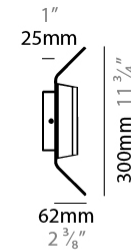

ZERO4 SURFACE

A1030014

base number Color
Temperature

1. To build a product code in our configurator select the specify button on the base model # product page
2. To build a manual product code on this datasheet choose from the options listed below in blue font and add the suffix to the base model #

GENERAL

Series: Zero4
Partner: Side
Division: Design
Installation: Surface
Product Type: Wall Surface
Mounting Location: Wall
Light Distribution: Direct / Indirect

PHYSICAL

Shape: Rectangle
Length (mm): 900
Length (in): 35 ³/₈
Height (mm): 300
Depth (mm): 62
Height (in): 11 ³/₄
Depth (in): 2 ³/₈
Fixture Finish: WWH
Fixture Material: Aluminum

ELECTRICAL

Lamp Type: LED (Zhaga Standard)
Input Wattage (W): 39
Driver Included: Yes
Driver Location: Integrated
Driver Type: Constant Voltage - Universal
Driver Class: Class 2
Input Voltage (V): 120 - 277
Output Voltage (V): 24

LED

Color Temperature (°K): 3000 / 4000
Max. Delivered Lumen (lm): 4292 / 4616
CRI: >90 CRI
Lamp Life (hrs): 50000

OPTICAL

RATINGS AND CERTIFICATIONS

Certified By: Certified for North American Standards
IP rating: IP20

PROJECT
TYPE
SPECIFIER
QUANTITY
DATE