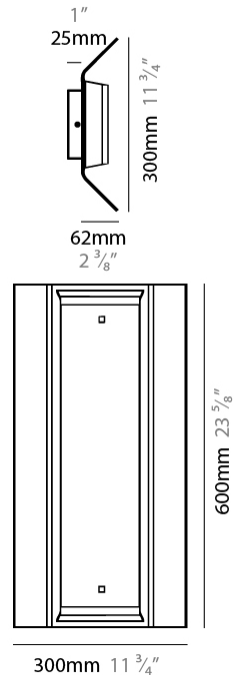

PROJECT	
TYPE	
SPECIFIER	
QUANTITY	
DATE	

ZERO4 SURFACE

A1030013

base number   Color
Temperature

1. To build a product code in our configurator select the specify button on the base model # product page
2. To build a manual product code on this datasheet choose from the options listed below in blue font and add the suffix to the base model #

GENERAL

Series: Zero4
Partner: Side
Division: Design
Installation: Surface
Product Type: Wall Surface
Mounting Location: Wall
Light Distribution: Direct / Indirect

PHYSICAL

Shape: Rectangle
Length (mm): 600
Length (in): 23 5/8
Height (mm): 300
Depth (mm): 62
Height (in): 11 3/4
Depth (in): 2 3/8
Fixture Finish: WWH
Fixture Material: Aluminum

ELECTRICAL

Lamp Type: LED (Zhaga Standard)
Input Wattage (W): 25
Dimming: Non-Dimmable
Driver Included: Yes
Driver Location: Integrated
Driver Type: Constant Voltage - Universal
Driver Class: Class 2
Input Voltage (V): 120 - 277
Output Voltage (V): 24

LED

Color Temperature (°K): 3000 / 4000
Max. Delivered Lumen (lm): 2678 / 2866
CRI: >90 CRI
Lamp Life (hrs): 50000

OPTICAL

RATINGS AND CERTIFICATIONS

Certified By: Certified for North American Standards
IP rating: IP20