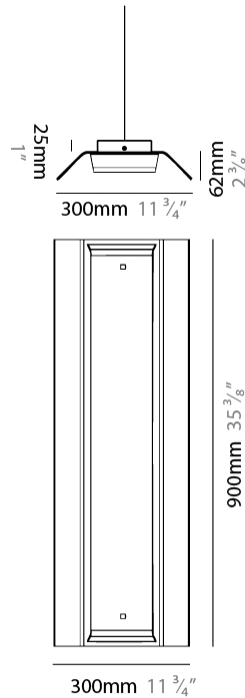

PROJECT	
TYPE	
SPECIFIER	
QUANTITY	
DATE	

ZERO4 SUSPENSION

A1010064

base number Color
Temperature

1. To build a product code in our configurator select the specify button on the base model # product page
2. To build a manual product code on this datasheet choose from the options listed below in blue font and add the suffix to the base model #

GENERAL

Series: Zero4
Partner: Side
Division: Design
Installation: Suspension
Product Type: Pendant
Mounting Location: Ceiling
Light Distribution: Direct

PHYSICAL

Shape: Rectangle
Length (mm): 900
Length (in): 35 ³/₈
Width (mm): 300
Width (in): 11 ³/₄
Height (mm): 62
Height (in): 2 ³/₈
Max. Overall Height (mm): 2062
Max. Overall Height (in): 81 ⁷/₁₆
Fixture Finish: WWH
Fixture Material: Aluminum
Cable Details: 2000mm / 78 3/4" Transparent Cable

ELECTRICAL

Lamp Type: LED (Zhaga Standard)
Input Wattage (W): 39
Dimming: Non-Dimmable
Driver Included: Yes
Driver Location: Integrated
Driver Type: Constant Voltage - Universal
Driver Class: Class 2
Input Voltage (V): 120 - 277
Output Voltage (V): 24

LED

Color Temperature (°K): 3000 / 4000
Max. Delivered Lumen (lm): 4292 / 4616
CRI: >90 CRI
Lamp Life (hrs): 50000

OPTICAL

RATINGS AND CERTIFICATIONS

Certified By: Certified for North American Standards
IP rating: IP20