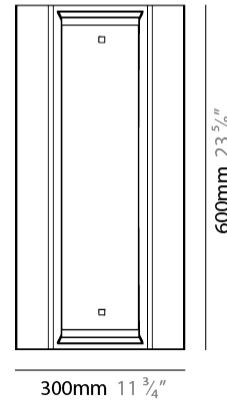

ZERO4 SUSPENSION

A1010063

base number _____ Color _____
Temperature _____

1. To build a product code in our configurator select the specify button on the base model # product page
2. To build a manual product code on this datasheet choose from the options listed below in blue font and add the suffix to the base model #

GENERAL

Series: Zero4 _____
Partner: Side _____
Division: Design _____
Installation: Suspension _____
Product Type: Pendant _____
Mounting Location: Ceiling _____
Light Distribution: Direct _____

PHYSICAL

Shape: Rectangle _____
Length (mm): 600 _____
Length (in): 23 ⁵/₈ _____
Width (mm): 300 _____
Width (in): 11 ³/₄ _____
Height (mm): 62 _____
Height (in): 2 ³/₈ _____
Max. Overall Height (mm): 2062 _____
Max. Overall Height (in): 81 ⁷/₁₆ _____
Fixture Finish: WWW _____
Fixture Material: Aluminum _____
Cable Details: 2000mm / 78 3/4" Transparent Cable _____

ELECTRICAL

Lamp Type: LED (Zhaga Standard) _____
Input Wattage (W): 25 _____
Driver Included: Yes _____
Driver Location: Integrated _____
Driver Type: Constant Voltage - Universal _____
Driver Class: Class 2 _____
Input Voltage (V): 120 - 277 _____
Output Voltage (V): 24 _____

LED

Color Temperature (°K): 3000 / 4000 _____
Max. Delivered Lumen (lm): 2678 / 2866 _____
CRI: >90 CRI _____
Lamp Life (hrs): 50000 _____

OPTICAL

RATINGS AND CERTIFICATIONS

Certified By: Certified for North American Standards _____
IP rating: IP20 _____