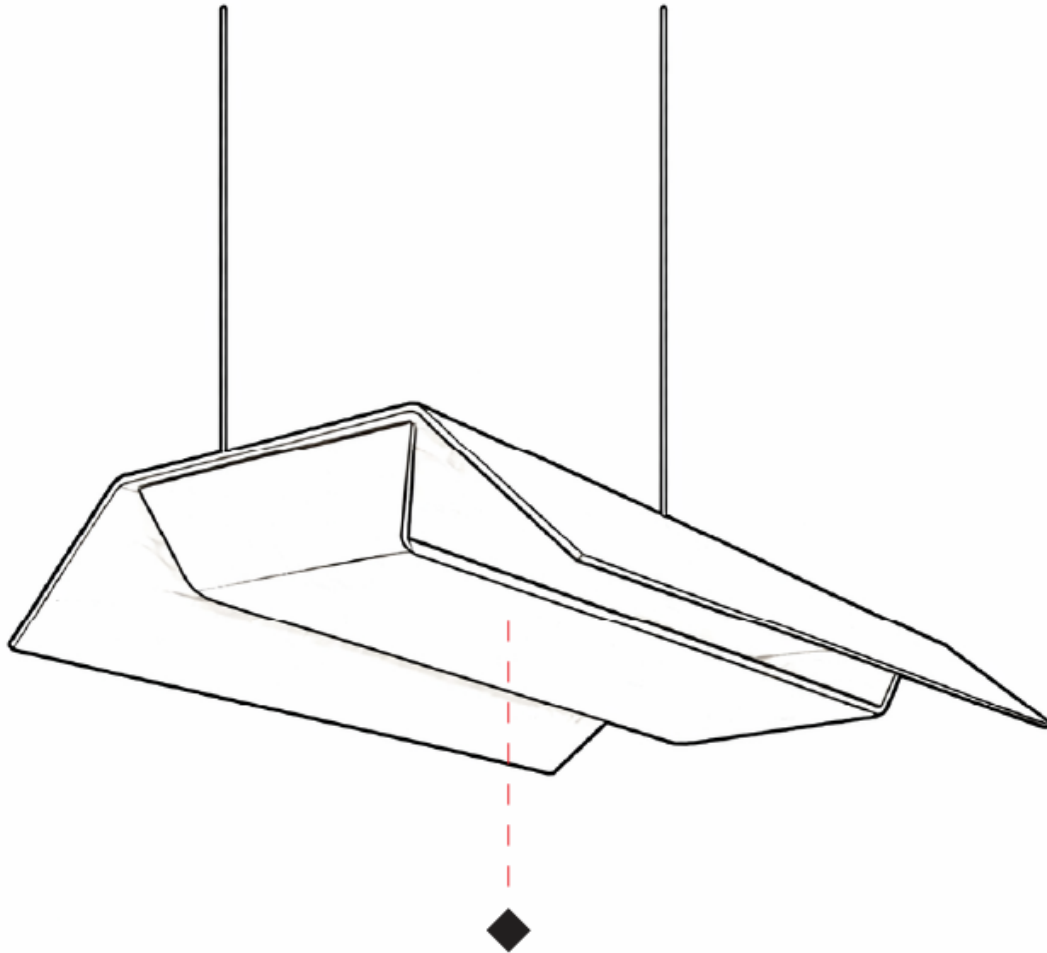

ZERO4 SUSPENSION

A1010062

PROJECT _____

TYPE _____

SPECIFIER _____

QUANTITY _____

DATE _____

D