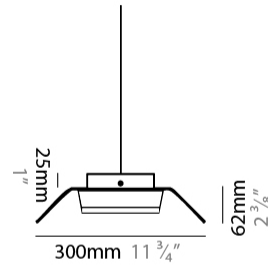

ZERO4 SUSPENSION

A1010063

base number _____ Color _____
Temperature _____

1. To build a product code in our configurator select the specify button on the base model # product page
2. To build a manual product code on this datasheet choose from the options listed below in blue font and add the suffix to the base model #

GENERAL

Series: Zero4 _____
Partner: Side _____
Division: Design _____
Installation: Suspension _____
Product Type: Pendant _____
Mounting Location: Ceiling _____
Light Distribution: Direct _____

PHYSICAL

Shape: Rectangle _____
Length (mm): 600 _____
Length (in): 23 ⁵/₈ _____
Width (mm): 300 _____
Width (in): 11 ³/₄ _____
Height (mm): 62 _____
Height (in): 2 ³/₈ _____
Max. Overall Height (mm): 2062 _____
Max. Overall Height (in): 81 ⁷/₁₆ _____
Fixture Finish: WWH _____
Fixture Material: Aluminum _____
Cable Details: 2000mm / 78 3/4" Transparent Cable _____

ELECTRICAL

Lamp Type: LED (Zhaga Standard) _____
Input Wattage (W): 25 _____
Driver Included: Yes _____
Driver Location: Integrated _____
Driver Type: Constant Voltage - Universal _____
Driver Class: Class 2 _____
Input Voltage (V): 120 - 277 _____
Output Voltage (V): 24 _____

LED

Color Temperature (°K): 3000 / 4000 _____
Max. Delivered Lumen (lm): 2678 / 2866 _____
CRI: >90 CRI _____
Lamp Life (hrs): 50000 _____

OPTICAL

RATINGS AND CERTIFICATIONS

Certified By: Certified for North American Standards _____
IP rating: IP20 _____