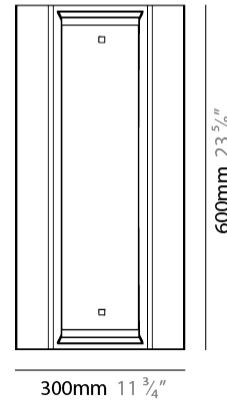

ZERO4 SUSPENSION

A1010063

base number _____ Color _____
Temperature _____

1. To build a product code in our configurator select the specify button on the base model # product page
2. To build a manual product code on this datasheet choose from the options listed below in blue font and add the suffix to the base model #

GENERAL

Series: Zero4 _____
Partner: Side _____
Division: Design _____
Installation: Suspension _____
Product Type: Pendant _____
Mounting Location: Ceiling _____
Light Distribution: Direct _____

PHYSICAL

Shape: Rectangle _____
Length (mm): 600 _____
Length (in): 23 ⁵/₈ _____
Width (mm): 300 _____
Width (in): 11 ³/₄ _____
Height (mm): 62 _____
Height (in): 2 ³/₈ _____
Max. Overall Height (mm): 2062 _____
Max. Overall Height (in): 81 ⁷/₁₆ _____
Fixture Finish: WWH _____
Fixture Material: Aluminum _____
Cable Details: 2000mm / 78 3/4" Transparent Cable _____

ELECTRICAL

Lamp Type: LED (Zhaga Standard) _____
Input Wattage (W): 25 _____
Driver Included: Yes _____
Driver Location: Integrated _____
Driver Type: Constant Voltage - Universal _____
Driver Class: Class 2 _____
Input Voltage (V): 120 - 277 _____
Output Voltage (V): 24 _____

LED

Color Temperature (°K): 3000 / 4000 _____
Max. Delivered Lumen (lm): 2678 / 2866 _____
CRI: >90 CRI _____
Lamp Life (hrs): 50000 _____

OPTICAL

RATINGS AND CERTIFICATIONS

Certified By: Certified for North American Standards _____
IP rating: IP20 _____