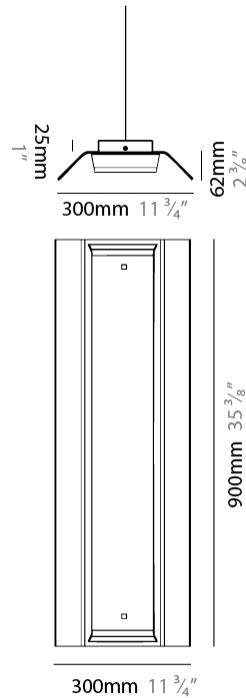

PROJECT	
TYPE	
SPECIFIER	
QUANTITY	
DATE	

ZERO4 SUSPENSION

A1010064

base number Color
Temperature

1. To build a product code in our configurator select the specify button on the base model # product page
2. To build a manual product code on this datasheet choose from the options listed below in blue font and add the suffix to the base model #

GENERAL

Series: Zero4
Partner: Side
Division: Design
Installation: Suspension
Product Type: Pendant
Mounting Location: Ceiling
Light Distribution: Direct

PHYSICAL

Shape: Rectangle
Length (mm): 900
Length (in): 35 ³/₈
Width (mm): 300
Width (in): 11 ³/₄
Height (mm): 62
Height (in): 2 ³/₈
Max. Overall Height (mm): 2062
Max. Overall Height (in): 81 ⁷/₁₆
Fixture Finish: WWH
Fixture Material: Aluminum
Cable Details: 2000mm / 78 3/4" Transparent Cable

ELECTRICAL

Lamp Type: LED (Zhaga Standard)
Input Wattage (W): 39
Dimming: Non-Dimmable
Driver Included: Yes
Driver Location: Integrated
Driver Type: Constant Voltage - Universal
Driver Class: Class 2
Input Voltage (V): 120 - 277
Output Voltage (V): 24

LED

Color Temperature (°K): 3000 / 4000
Max. Delivered Lumen (lm): 4292 / 4616
CRI: >90 CRI
Lamp Life (hrs): 50000

OPTICAL

RATINGS AND CERTIFICATIONS

Certified By: Certified for North American Standards
IP rating: IP20