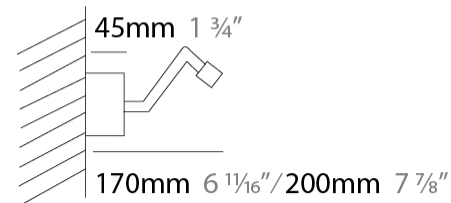

PROJECT	_____
TYPE	_____
SPECIFIER	_____
QUANTITY	_____
DATE	_____

ZETA SURFACE

D43052-

base number   Finish
Options

1. To build a product code in our configurator select the specify button on the base model # product page
2. To build a manual product code on this datasheet choose from the options listed below in blue font and add the suffix to the base model #

GENERAL

Series: Zeta
Brand: Icone
Division: Design
Mounting Type: Surface
Mounting Location: Wall
Subcategory: Picture Light

PHYSICAL

Shape: Rectangle
Length (mm): 700
Length (in): 27 ⁹/₁₆
Extension (mm): 200
Extension (in): 7 ⁷/₈
Light Distribution: Direct / Indirect
Fixture Finish: [BBZ / CHR / MGD](#)
Fixture Material: Brass

ELECTRICAL

Lamp Type: LED
Input Wattage (W): 7.92
Dimming: Non-Dimmable
Driver Included: Yes
Driver Location: Integrated
Driver Type: Constant Voltage - Universal
Driver Class: Class 2
Input Voltage (V): 120 - 277
Output Voltage (V): 12
Upon Request: (See components) Remote: 0-10Vdc dimming

LED

Color Temperature (°K): 3000
Nominal Lumen (lm): 660
CRI: >90 CRI
Lamp Life (hrs): 50000

OPTICAL

RATINGS AND CERTIFICATIONS

Certified By: Certified for North American Standards
IP rating: IP20