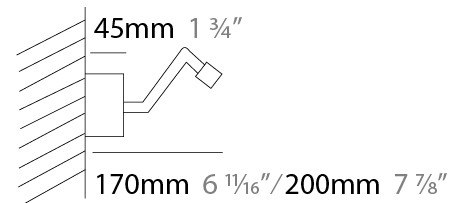

PROJECT	_____
TYPE	_____
SPECIFIER	_____
QUANTITY	_____
DATE	_____

ZETA SURFACE

D43051-

base number   Finish
Options

1. To build a product code in our configurator select the specify button on the base model # product page
2. To build a manual product code on this datasheet choose from the options listed below in blue font and add the suffix to the base model #

GENERAL

Series: Zeta
Brand: Icone
Division: Design
Mounting Type: Surface
Mounting Location: Wall
Subcategory: Picture Light

PHYSICAL

Shape: Rectangle
Length (mm): 500
Length (in): 19 ¹¹/₁₆
Extension (mm): 200
Extension (in): 7 ⁷/₈
Light Distribution: Direct / Indirect
Fixture Finish: [BBZ / CHR / MGD](#)
Fixture Material: Brass

ELECTRICAL

Lamp Type: LED
Input Wattage (W): 4.8
Dimming: Non-Dimmable
Driver Included: Yes
Driver Location: Integrated
Driver Type: Constant Voltage - Universal
Driver Class: Class 2
Input Voltage (V): 120 - 277
Output Voltage (V): 12
Upon Request: (See components) Remote: 0-10Vdc dimming

LED

Color Temperature (°K): 3000
Nominal Lumen (lm): 440
CRI: >90 CRI
Lamp Life (hrs): 50000

OPTICAL

RATINGS AND CERTIFICATIONS

Certified By: Certified for North American Standards
IP rating: IP20