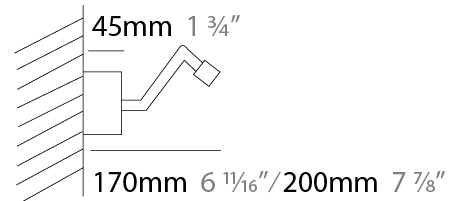

PROJECT	_____
TYPE	_____
SPECIFIER	_____
QUANTITY	_____
DATE	_____

ZETA SURFACE

D43051-

base number   Finish
Options

1. To build a product code in our configurator select the specify button on the base model # product page
2. To build a manual product code on this datasheet choose from the options listed below in blue font and add the suffix to the base model #

GENERAL

Series: Zeta
Brand: Icone
Division: Design
Mounting Type: Surface
Mounting Location: Wall
Subcategory: Picture Light

PHYSICAL

Shape: Rectangle
Length (mm): 500
Length (in): 19 ¹¹/₁₆
Extension (mm): 200
Extension (in): 7 ⁷/₈
Light Distribution: Direct / Indirect
Fixture Finish: [BBZ / CHR / MGD](#)
Fixture Material: Brass

ELECTRICAL

Lamp Type: LED
Input Wattage (W): 4.8
Dimming: Non-Dimmable
Driver Included: Yes
Driver Location: Integrated
Driver Type: Constant Voltage - Universal
Driver Class: Class 2
Input Voltage (V): 120 - 277
Output Voltage (V): 12
Upon Request: (See components) Remote: 0-10Vdc dimming

LED

Color Temperature (°K): 3000
Nominal Lumen (lm): 440
CRI: >90 CRI
Lamp Life (hrs): 50000

OPTICAL

RATINGS AND CERTIFICATIONS

Certified By: Certified for North American Standards
IP rating: IP20