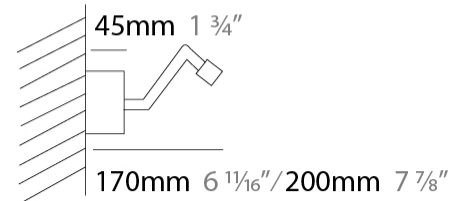

PROJECT	_____
TYPE	_____
SPECIFIER	_____
QUANTITY	_____
DATE	_____

ZETA SURFACE

D43052-

base number   Finish
Options

1. To build a product code in our configurator select the specify button on the base model # product page
2. To build a manual product code on this datasheet choose from the options listed below in blue font and add the suffix to the base model #

GENERAL

Series: Zeta
Brand: Icone
Division: Design
Mounting Type: Surface
Mounting Location: Wall
Subcategory: Picture Light

PHYSICAL

Shape: Rectangle
Length (mm): 700
Length (in): 27 ⁹/₁₆
Extension (mm): 200
Extension (in): 7 ⁷/₈
Light Distribution: Direct / Indirect
Fixture Finish: [BBZ / CHR / MGD](#)
Fixture Material: Brass

ELECTRICAL

Lamp Type: LED
Input Wattage (W): 7.92
Dimming: Non-Dimmable
Driver Included: Yes
Driver Location: Integrated
Driver Type: Constant Voltage - Universal
Driver Class: Class 2
Input Voltage (V): 120 - 277
Output Voltage (V): 12
Upon Request: (See components) Remote: 0-10Vdc dimming

LED

Color Temperature (°K): 3000
Nominal Lumen (lm): 660
CRI: >90 CRI
Lamp Life (hrs): 50000

OPTICAL

RATINGS AND CERTIFICATIONS

Certified By: Certified for North American Standards
IP rating: IP20