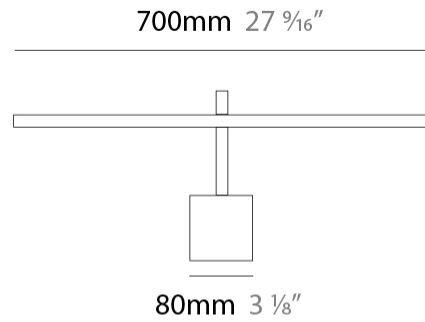

ZETA SURFACE

D43052-

base number   Finish
Options

1. To build a product code in our configurator select the specify button on the base model # product page
2. To build a manual product code on this datasheet choose from the options listed below in blue font and add the suffix to the base model #

GENERAL

Series: Zeta
Brand: Icone
Division: Design
Mounting Type: Surface
Mounting Location: Wall
Subcategory: Picture Light

PHYSICAL

Shape: Rectangle
Length (mm): 700
Length (in): 27 ⁹/₁₆
Extension (mm): 200
Extension (in): 7 ⁷/₈
Light Distribution: Direct / Indirect
Fixture Finish: [BBZ / CHR / MGD](#)
Fixture Material: Brass

ELECTRICAL

Lamp Type: LED
Input Wattage (W): 7.92
Dimming: Non-Dimmable
Driver Included: Yes
Driver Location: Integrated
Driver Type: Constant Voltage - Universal
Driver Class: Class 2
Input Voltage (V): 120 - 277
Output Voltage (V): 12
Upon Request: (See components) Remote: 0-10Vdc dimming

LED

Color Temperature (°K): 3000
Nominal Lumen (lm): 660
CRI: >90 CRI
Lamp Life (hrs): 50000

OPTICAL

RATINGS AND CERTIFICATIONS

Certified By: Certified for North American Standards
IP rating: IP20

PROJECT
TYPE
SPECIFIER
QUANTITY
DATE