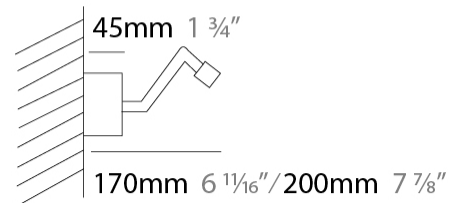

PROJECT	_____
TYPE	_____
SPECIFIER	_____
QUANTITY	_____
DATE	_____

ZETA SURFACE

D43052-

base number   Finish
Options

1. To build a product code in our configurator select the specify button on the base model # product page
2. To build a manual product code on this datasheet choose from the options listed below in blue font and add the suffix to the base model #

GENERAL

Series: Zeta
Brand: Icone
Division: Design
Mounting Type: Surface
Mounting Location: Wall
Subcategory: Picture Light

PHYSICAL

Shape: Rectangle
Length (mm): 700
Length (in): 27 ⁹/₁₆
Extension (mm): 200
Extension (in): 7 ⁷/₈
Light Distribution: Direct / Indirect
Fixture Finish: [BBZ / CHR / MGD](#)
Fixture Material: Brass

ELECTRICAL

Lamp Type: LED
Input Wattage (W): 7.92
Dimming: Non-Dimmable
Driver Included: Yes
Driver Location: Integrated
Driver Type: Constant Voltage - Universal
Driver Class: Class 2
Input Voltage (V): 120 - 277
Output Voltage (V): 12
Upon Request: (See components) Remote: 0-10Vdc dimming

LED

Color Temperature (°K): 3000
Nominal Lumen (lm): 660
CRI: >90 CRI
Lamp Life (hrs): 50000

OPTICAL

RATINGS AND CERTIFICATIONS

Certified By: Certified for North American Standards
IP rating: IP20