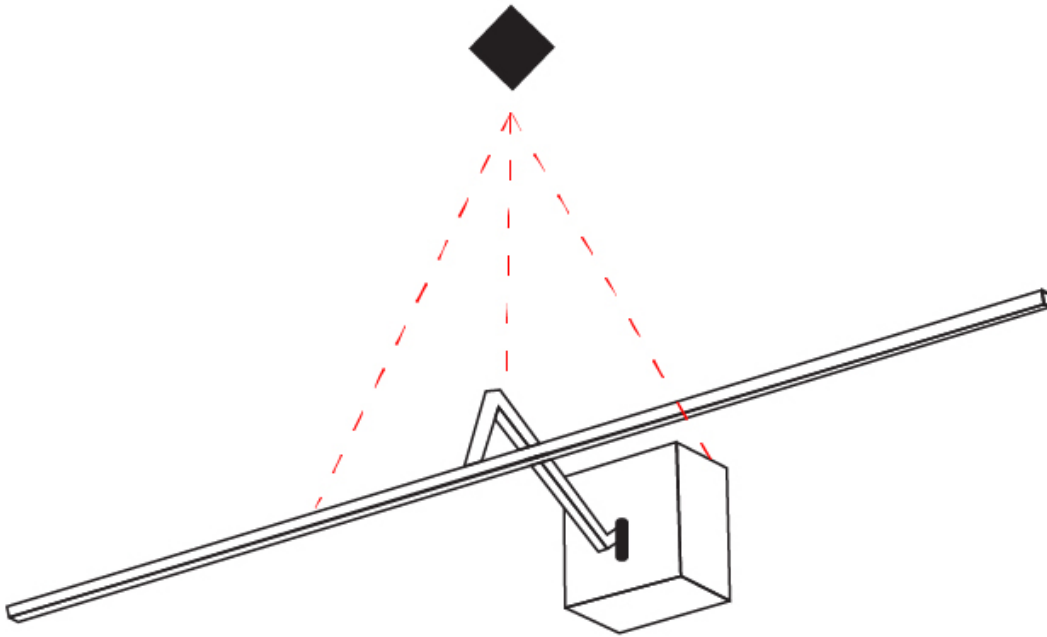

D43052-

PROJECT

TYPE

SPECIFIER

QUANTITY

DATE

D