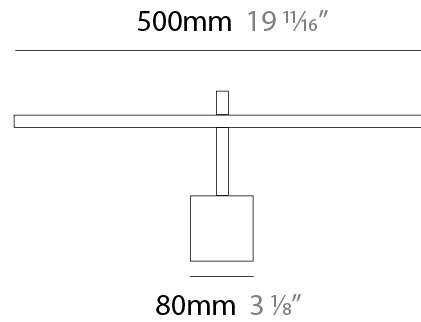

ZETA SURFACE

D43051-

base number   Finish
Options

1. To build a product code in our configurator select the specify button on the base model # product page
2. To build a manual product code on this datasheet choose from the options listed below in blue font and add the suffix to the base model #

GENERAL

Series: Zeta
Brand: Icone
Division: Design
Mounting Type: Surface
Mounting Location: Wall
Subcategory: Picture Light

PHYSICAL

Shape: Rectangle
Length (mm): 500
Length (in): 19 ¹¹/₁₆
Extension (mm): 200
Extension (in): 7 ⁷/₈
Light Distribution: Direct / Indirect
Fixture Finish: [BBZ / CHR / MGD](#)
Fixture Material: Brass

ELECTRICAL

Lamp Type: LED
Input Wattage (W): 4.8
Dimming: Non-Dimmable
Driver Included: Yes
Driver Location: Integrated
Driver Type: Constant Voltage - Universal
Driver Class: Class 2
Input Voltage (V): 120 - 277
Output Voltage (V): 12
Upon Request: (See components) Remote: 0-10Vdc dimming

LED

Color Temperature (°K): 3000
Nominal Lumen (lm): 440
CRI: >90 CRI
Lamp Life (hrs): 50000

OPTICAL

RATINGS AND CERTIFICATIONS

Certified By: Certified for North American Standards
IP rating: IP20