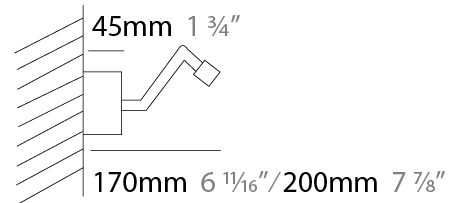

ZETA SURFACE

D43051-

base number   Finish
Options

1. To build a product code in our configurator select the specify button on the base model # product page
2. To build a manual product code on this datasheet choose from the options listed below in blue font and add the suffix to the base model #

GENERAL

Series: Zeta
Brand: Icone
Division: Design
Mounting Type: Surface
Mounting Location: Wall
Subcategory: Picture Light

PHYSICAL

Shape: Rectangle
Length (mm): 500
Length (in): 19 ¹¹/₁₆
Extension (mm): 200
Extension (in): 7 ⁷/₈
Light Distribution: Direct / Indirect
Fixture Finish: [BBZ / CHR / MGD](#)
Fixture Material: Brass

ELECTRICAL

Lamp Type: LED
Input Wattage (W): 4.8
Dimming: Non-Dimmable
Driver Included: Yes
Driver Location: Integrated
Driver Type: Constant Voltage - Universal
Driver Class: Class 2
Input Voltage (V): 120 - 277
Output Voltage (V): 12
Upon Request: (See components) Remote: 0-10Vdc dimming

LED

Color Temperature (°K): 3000
Nominal Lumen (lm): 440
CRI: >90 CRI
Lamp Life (hrs): 50000

OPTICAL

RATINGS AND CERTIFICATIONS

Certified By: Certified for North American Standards
IP rating: IP20