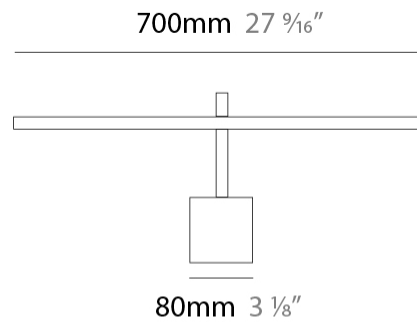

PROJECT	_____
TYPE	_____
SPECIFIER	_____
QUANTITY	_____
DATE	_____

ZETA SURFACE

D43052-

base number   Finish
Options

1. To build a product code in our configurator select the specify button on the base model # product page
2. To build a manual product code on this datasheet choose from the options listed below in blue font and add the suffix to the base model #

GENERAL

Series: Zeta
Brand: Icone
Division: Design
Mounting Type: Surface
Mounting Location: Wall
Subcategory: Picture Light

PHYSICAL

Shape: Rectangle
Length (mm): 700
Length (in): 27 ⁹/₁₆
Extension (mm): 200
Extension (in): 7 ⁷/₈
Light Distribution: Direct / Indirect
Fixture Finish: [BBZ / CHR / MGD](#)
Fixture Material: Brass

ELECTRICAL

Lamp Type: LED
Input Wattage (W): 7.92
Dimming: Non-Dimmable
Driver Included: Yes
Driver Location: Integrated
Driver Type: Constant Voltage - Universal
Driver Class: Class 2
Input Voltage (V): 120 - 277
Output Voltage (V): 12
Upon Request: (See components) Remote: 0-10Vdc dimming

LED

Color Temperature (°K): 3000
Nominal Lumen (lm): 660
CRI: >90 CRI
Lamp Life (hrs): 50000

OPTICAL

RATINGS AND CERTIFICATIONS

Certified By: Certified for North American Standards
IP rating: IP20